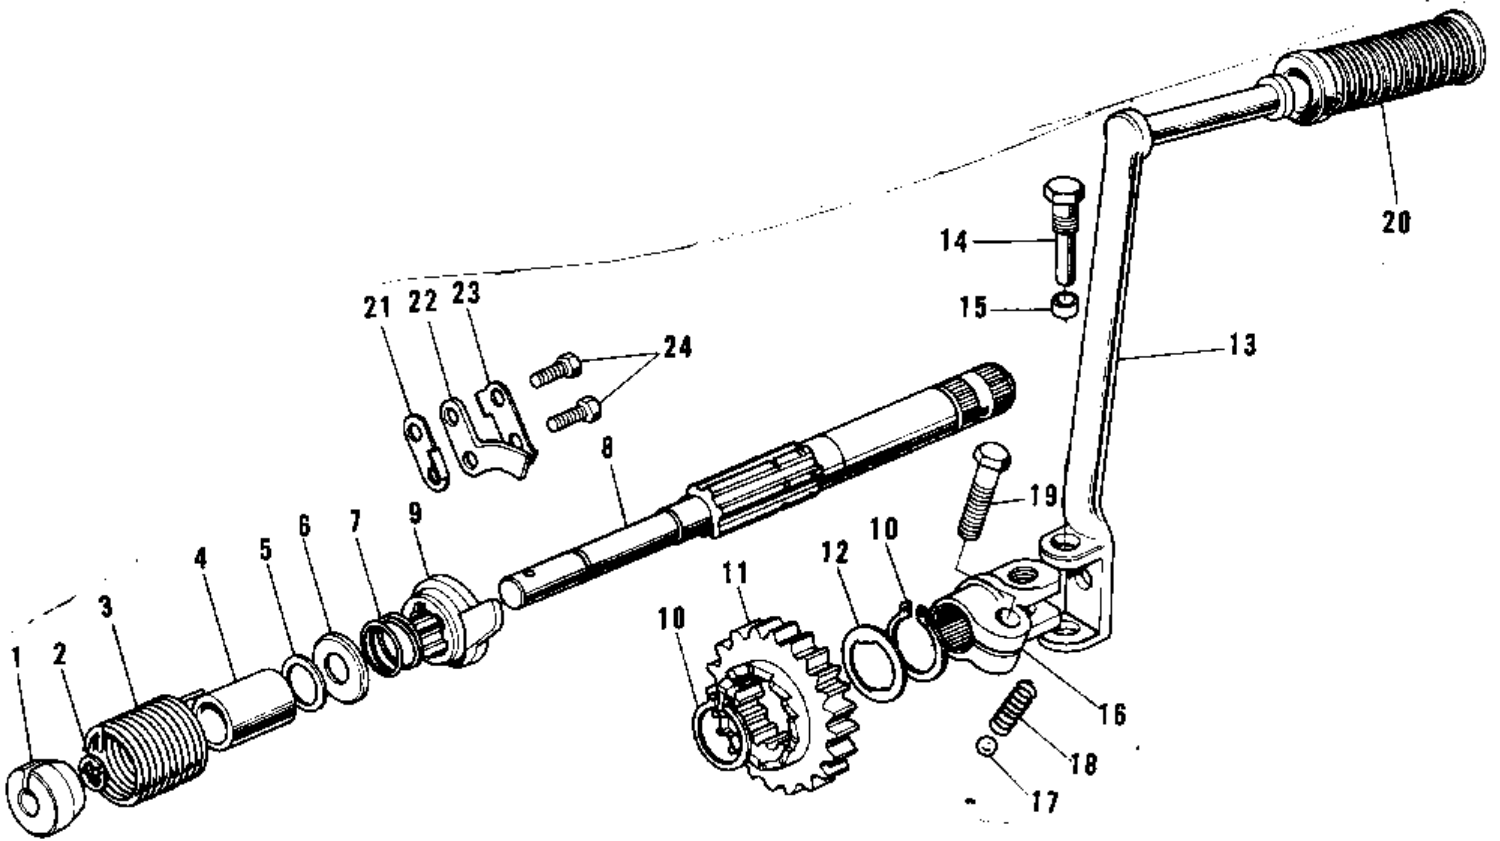

# 1972 F9 PARTS DIAGRAM

KICKSTARTER MECHANISM ('72-'73 F9/F9-A 3)

## KICKSTARTER MECHANISM ('72-'73 F9/F9-A 3)

ITEM NAME	PART NUMBER	QUANTITY
GUIDE KICK SPRING (Ref # 1)	13070-001	1
CIRCLIP 10MM (Ref # 2)	482J0100	1
SPRING KICKSTARTER (Ref # 3)	92082-002	1
COLLAR (Ref # 4)	92027-126	1
SHIM-KICK SHAFT,0.3T (Ref # 5)	92022-149	AR
SHIM-KICK SHAFT,0.5T (Ref # 5)	92022-150	AR
SHIM-KICK SHAFT,0.7T (Ref # 5)	92022-151	AR
HOLDER-KICK GEAR (Ref # 6)	13077-003	1
SPRING (Ref # 7)	92081-093	1
SHAFT-KICKSTARTER (Ref # 8)	13066-026	1
RATCHET (Ref # 9)	13078-004	1
CIRCLIP (Ref # 10)	92033-026	2
GEAR-KICKSTARTER (Ref # 11)	13068-022	1
WASHER-LOCK (Ref # 12)	92024-033	1
PEDAL-KICKSTARTER (Ref # 13~18)	13058-027	1
BOLT-HEX HEAD,10MM (Ref # 14)	92001-085	1
COLLAR (Ref # 15)	92027-101	1
BOSS-KICK PEDAL (Ref # 16)	13061-008	1
BALL STEEL 1/4' (Ref # 17)	600A0800	1
SPRING KICK PEDAL (Ref # 18)	92081-020	1
BOLT-HEX HEAD,10X25 (Ref # 19)	114B1025	1
RUBBER KICK PEDAL (Ref # 20)	13063-004	1
STOPPER-KICKSTARTER (Ref # 21)	13072-010	1
GUIDE-KICKSTARTER (Ref # 22)	13206-006	1
WASHER-KICK STOPPER (Ref # 23)	92031-006	1
BOLT-UPSET,6X16 (Ref # 24)	112G0616	2
BOLT-UPSET,6X16 (Ref # 24)	112G0616	AL