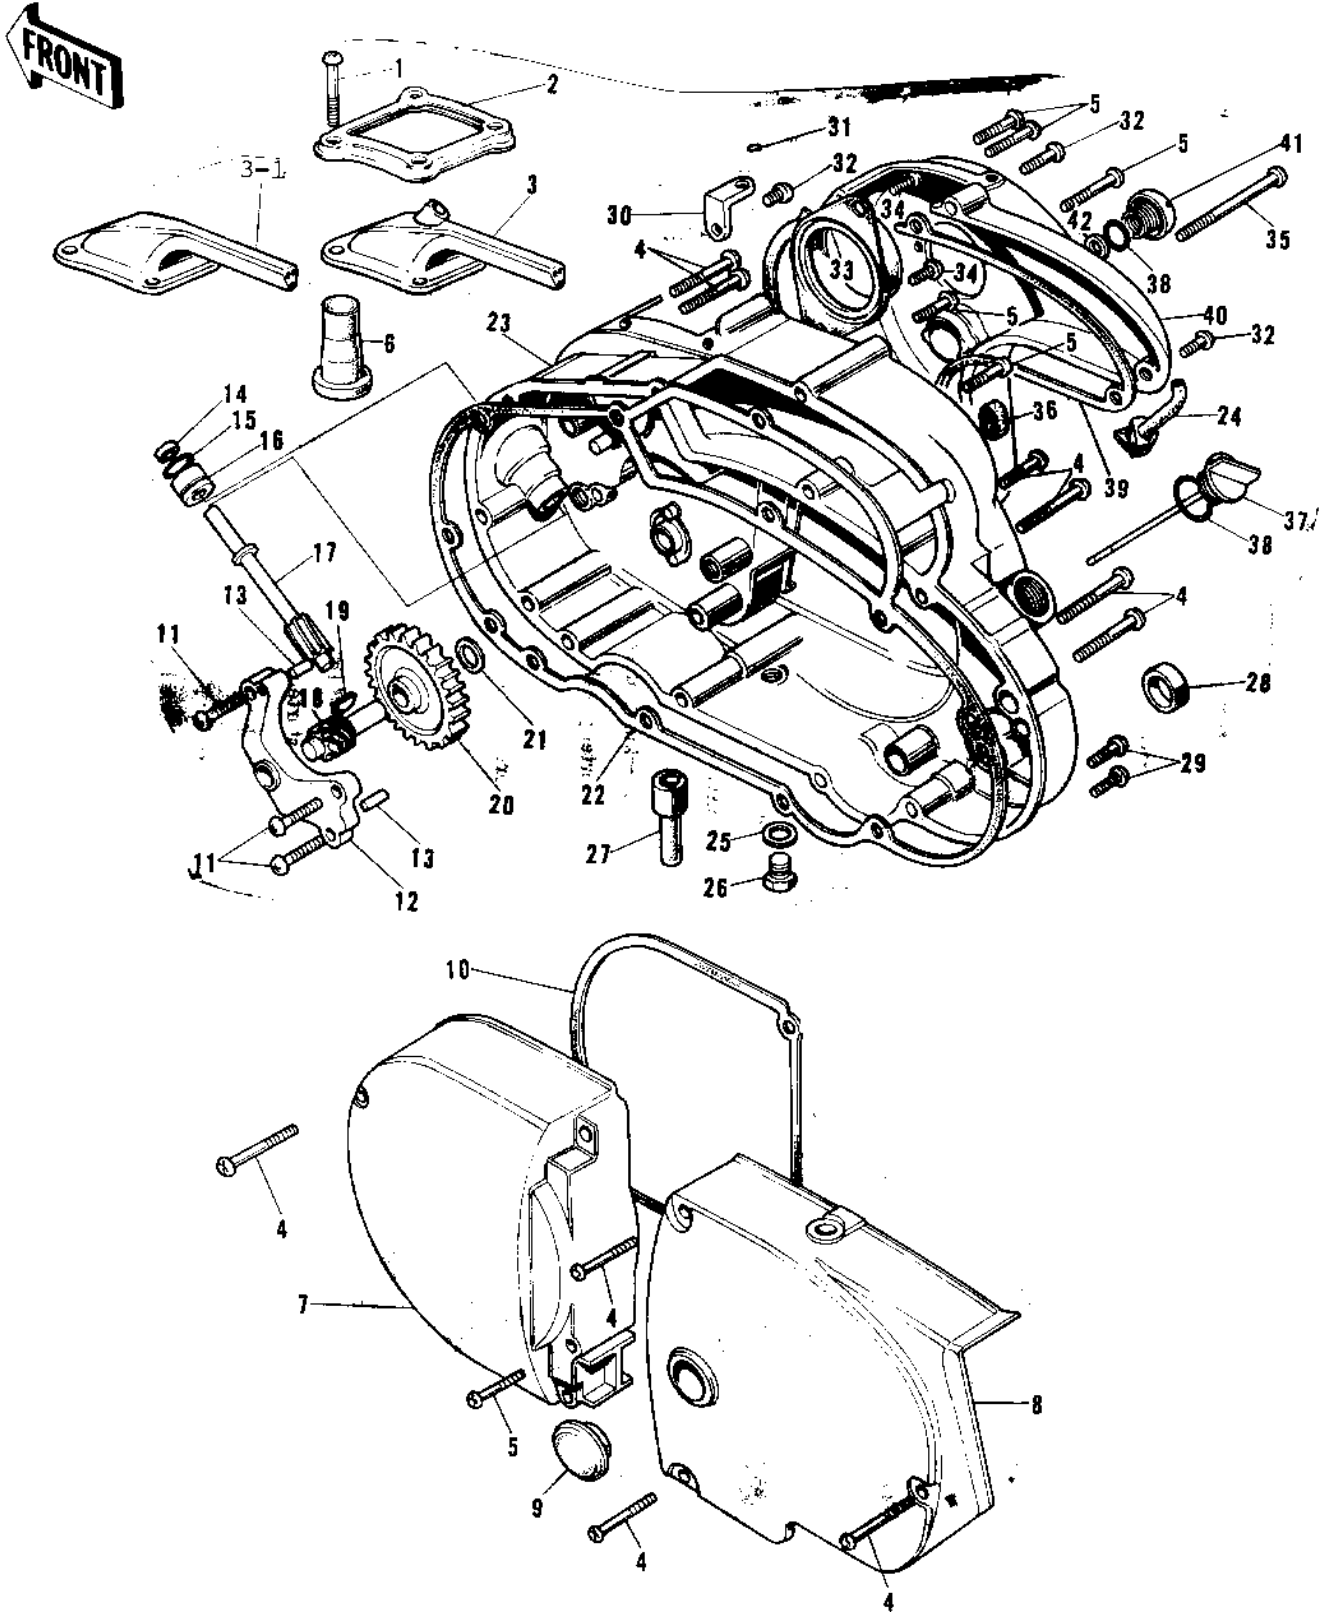

1975 F9-C PARTS DIAGRAM

ENGINE COVERS (72-73 F9/F9-A 350)

1975 F9-C PARTS LIST

ENGINE COVERS ('72-'73 F9/F9-A 350)

| ITEM NAME | PART NUMBER | QUANTITY |
|---------------------------------|--------------|----------|
| SCREW PAN HEAD 5X12 (Ref # 1) | 220B0512 | |
| HOLDER-CARBURETOR CA (Ref # 2) | 14065-001 | |
| CAP,CARBURETOR (Ref # 3) | 14038-034 | |
| CAP,CARBURETOR (Ref # 3-1) | 14038-034 | |
| SCREW PAN HEAD 6X55 (Ref # 4) | 220B0655 | |
| SCREW PAN HEAD 6X35 (Ref # 5) | 220B0635 | |
| RUBBER PLUG-CARB CAP (Ref # 6) | 92074-021 | |
| COVER-LH ENG,BLACK (Ref # 7) | 14031-038-21 | |
| COVER-CHN CASE,BLACK (Ref # 8) | 14026-005-21 | |
| CAP-CLUTCH HOLE (Ref # 9) | 14040-003 | |
| GASKET-L.H ENG COVER (Ref # 10) | 14045-008 | |
| SCREW PAN HEAD 6X25 (Ref # 11) | 220B0625 | |
| HOLDER-TACHOMETER GR (Ref # 12) | 14018-004 | |
| PIN DOWEL 5X12 (Ref # 13) | 610A0512 | |
| OIL SEAL (Ref # 14) | 92054-004 | |
| "O" RING (Ref # 15) | 92055-025 | |
| BUSH (Ref # 16) | 92028-075 | |
| GEAR-TACHOMETER (Ref # 17) | 13223-004 | |
| PINION-TACHOMETER (Ref # 18) | 13224-006 | |
| WOODRUFF KEY (Ref # 19) | 510A3100 | |
| GEAR-OIL PUMP (Ref # 20) | 16085-014 | |
| WASHER THRUST (Ref # 21) | 92026-025 | |
| GASKET-R.H-ENG.CVR (Ref # 22) | 14046-020 | |
| COVER,R.H ENG,F.BLAC (Ref # 23) | 14032-090-21 | |
| GROMMET-OVERFLOW PIP (Ref # 24) | 16136-006 | |
| GASKET CHECK VALVE (Ref # 25) | 92065-058 | |
| PLUG OIL DRAIN (Ref # 26) | 92067-001 | |
| PIPE FUEL OVERFLOW (Ref # 27) | 16116-001 | |
| OIL SEAL SB20285 (Ref # 28) | 92049-012 | |