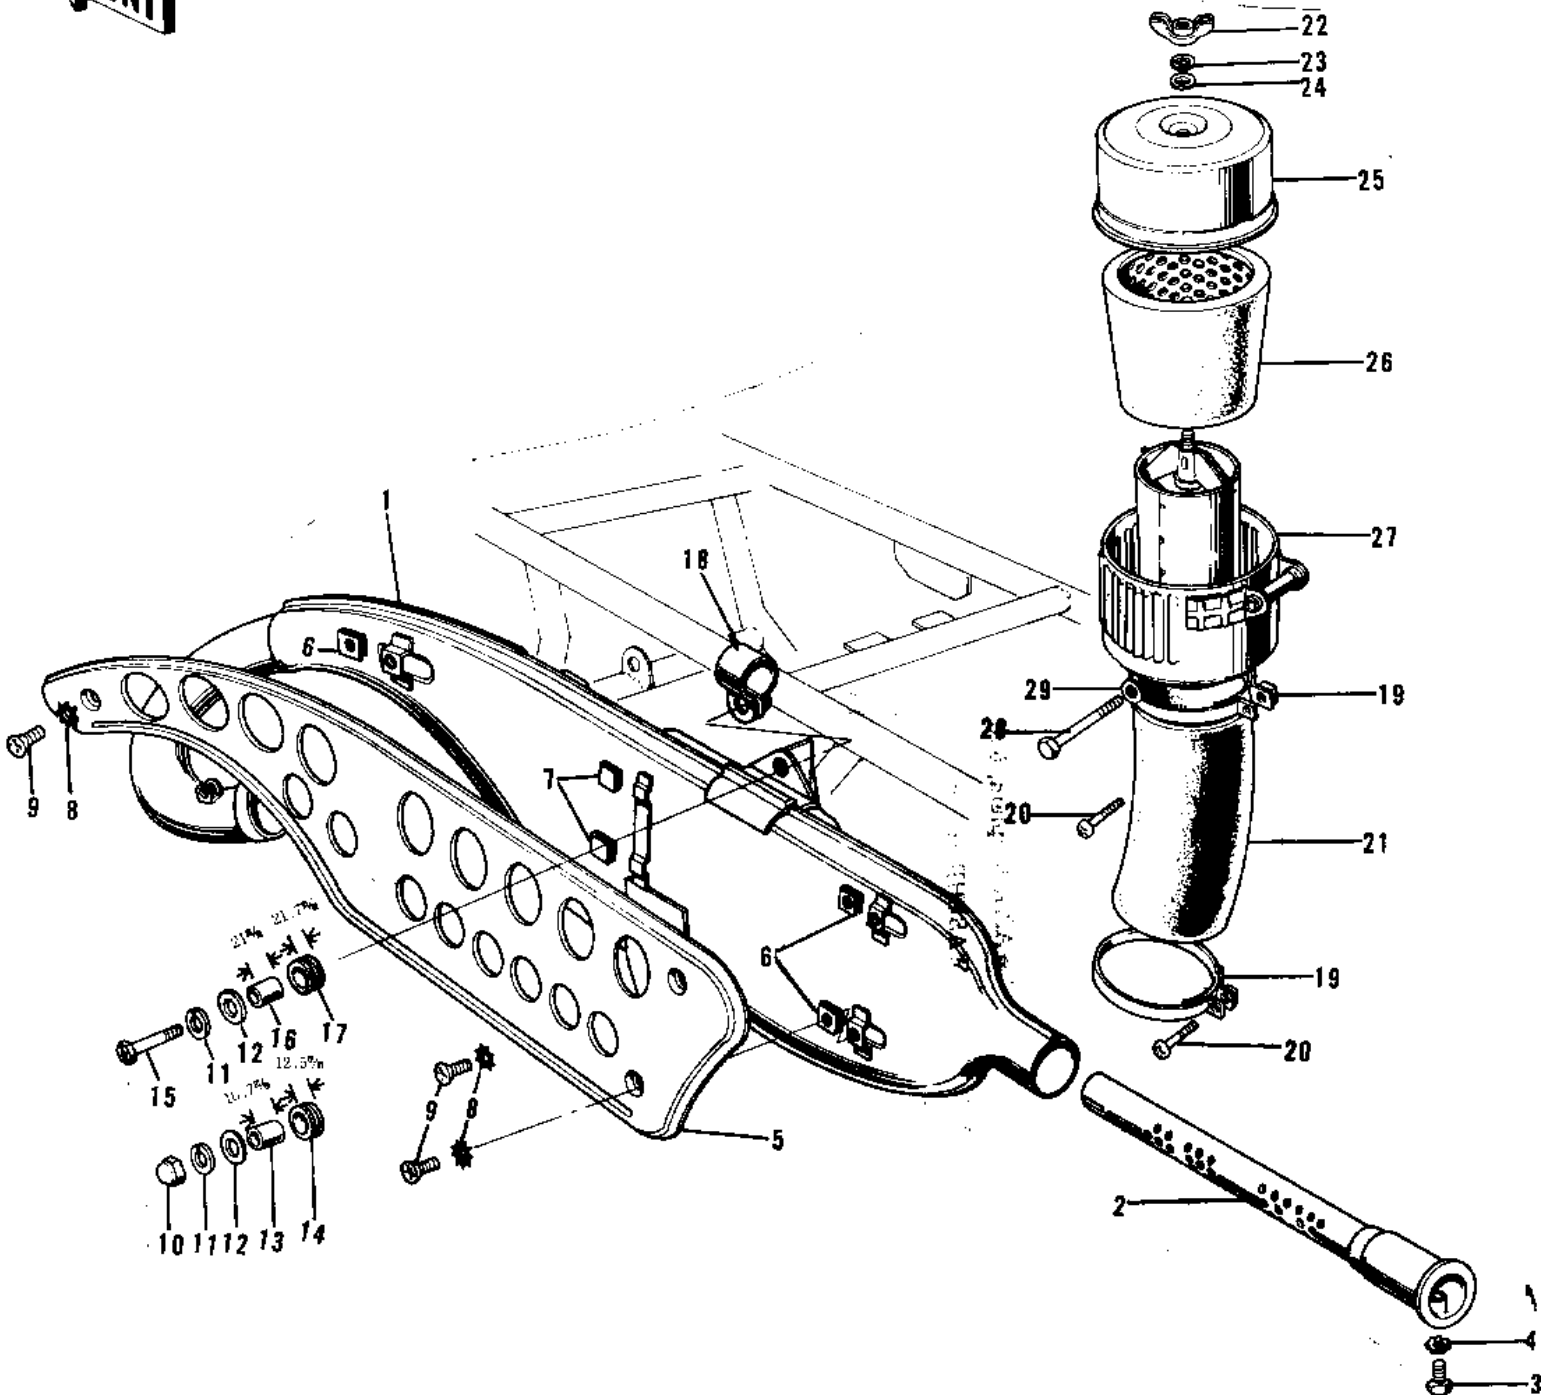

1972 F9 PARTS DIAGRAM

AIR CLEANER/MUFFLER ('72-'73 F9/F9-A 350)

1972 F9 PARTS LIST

AIR CLEANER/MUFFLER ('72-'73 F9/F9-A 350)

ITEM NAME	PART NUMBER	QUANTITY
MUFFLER ASSY,F.BLACK (Ref # 1~4)	18001-107-21	1
BAFFLE TUBE (Ref # 2)	18033-052	1
BOLT-UPSET,6X12 (Ref # 3)	112G0612	1
BOLT-UPSET,6X12 (Ref # 3)	112G0612	AL
WASHER LOCK 6MM (Ref # 4)	463H0600	1
COVER-MUFFLER (Ref # 5)	18064-006	1
INSULATOR-HEAT (Ref # 6)	18065-009	3
INSULATOR (Ref # 7)	18065-007	2
WASHER LOCK 6MM (Ref # 8)	463H0600	3
SCREW PAN HEAD 6X12 (Ref # 9)	220E0612	3
NUT FUEL TANK FRONT (Ref # 10)	92020-007	1
WASHER SPRING 8MM (Ref # 11)	461F0800	2
WASHER FUEL TANK FIT (Ref # 12)	92022-035	2
COLLAR (Ref # 13)	92027-102	1
DAMPER RUBBER-MUFFLE (Ref # 14)	18063-005	1
SCREW-PAN HEAD,8X40 (Ref # 15)	220B0840	1
COLLAR (Ref # 16)	92027-146	1
DAMPER RUBBER (Ref # 17)	18063-007	1
BRACKET,UPPER MUFFLE (Ref # 18)	32069-039	1
BRACKET,UPPER MUFFLE (Ref # 18)	32069-039	1
CLAMP,AIR CLEANER (Ref # 19)	92037-129	2
SCREW PAN HEAD 6X30 (Ref # 20)	220B0630	2
CONNECTOR (Ref # 21)	11026-002	1
AIR CLEANER ASSY (Ref # 22~27)	11010-049	1
AIR CLEANER ASY,BLAC (Ref # 22~27)	11010-063-21	1
NUT-WING,6MM (Ref # 22)	92015-030	1
WASHER SPRING 6MM (Ref # 23)	461F0600	1
WASHER PLAIN 6MM (Ref # 24)	411B0600	1
CAP,AIR CLEANER,BLAC (Ref # 25)	11012-023-21	1