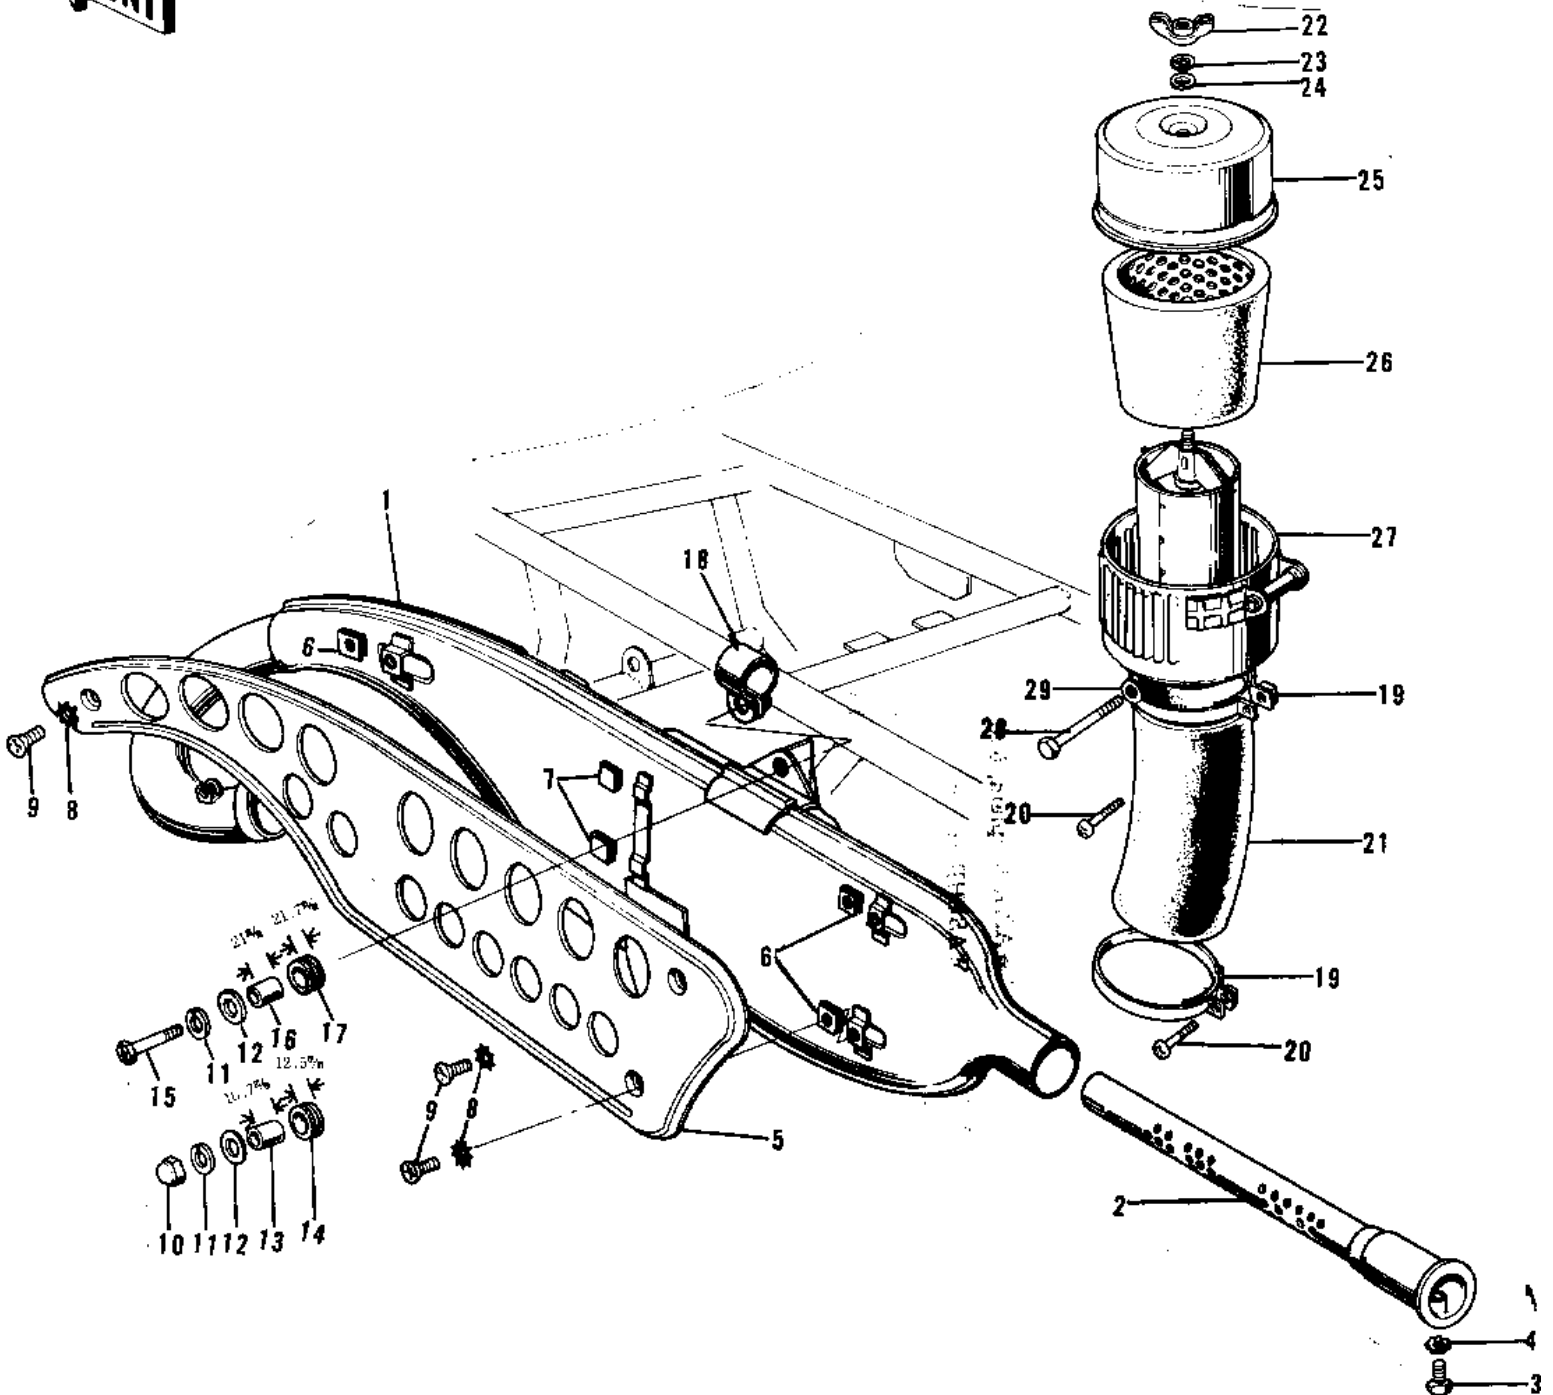

1975 F9-C PARTS DIAGRAM

AIR CLEANER/MUFFLER ('72-'73 F9/F9-A 350)

1975 F9-C PARTS LIST

AIR CLEANER/MUFFLER ('72-'73 F9/F9-A 350)

ITEM NAME	PART NUMBER	QUANTITY
MUFFLER ASSY,F.BLACK (Ref # 1~4)	18001-107-21	
BAFFLE TUBE (Ref # 2)	18033-052	
BOLT-UPSET,6X12 (Ref # 3)	112G0612	
BOLT-UPSET,6X12 (Ref # 3)	112G0612	
WASHER LOCK 6MM (Ref # 4)	463H0600	
COVER-MUFFLER (Ref # 5)	18064-006	
INSULATOR-HEAT (Ref # 6)	18065-009	
INSULATOR (Ref # 7)	18065-007	
WASHER LOCK 6MM (Ref # 8)	463H0600	
SCREW PAN HEAD 6X12 (Ref # 9)	220E0612	
NUT FUEL TANK FRONT (Ref # 10)	92020-007	
WASHER SPRING 8MM (Ref # 11)	461F0800	
WASHER FUEL TANK FIT (Ref # 12)	92022-035	
COLLAR (Ref # 13)	92027-102	
DAMPER RUBBER-MUFFLE (Ref # 14)	18063-005	
SCREW-PAN HEAD,8X40 (Ref # 15)	220B0840	
COLLAR (Ref # 16)	92027-146	
DAMPER RUBBER (Ref # 17)	18063-007	
BRACKET,UPPER MUFFLE (Ref # 18)	32069-039	
BRACKET,UPPER MUFFLE (Ref # 18)	32069-039	
CLAMP,AIR CLEANER (Ref # 19)	92037-129	
SCREW PAN HEAD 6X30 (Ref # 20)	220B0630	
CONNECTOR (Ref # 21)	11026-002	
AIR CLEANER ASSY (Ref # 22~27)	11010-049	
AIR CLEANER ASY,BLAC (Ref # 22~27)	11010-063-21	
NUT-WING,6MM (Ref # 22)	92015-030	
WASHER SPRING 6MM (Ref # 23)	461F0600	
WASHER PLAIN 6MM (Ref # 24)	411B0600	
CAP,AIR CLEANER,BLAC (Ref # 25)	11012-023-21	