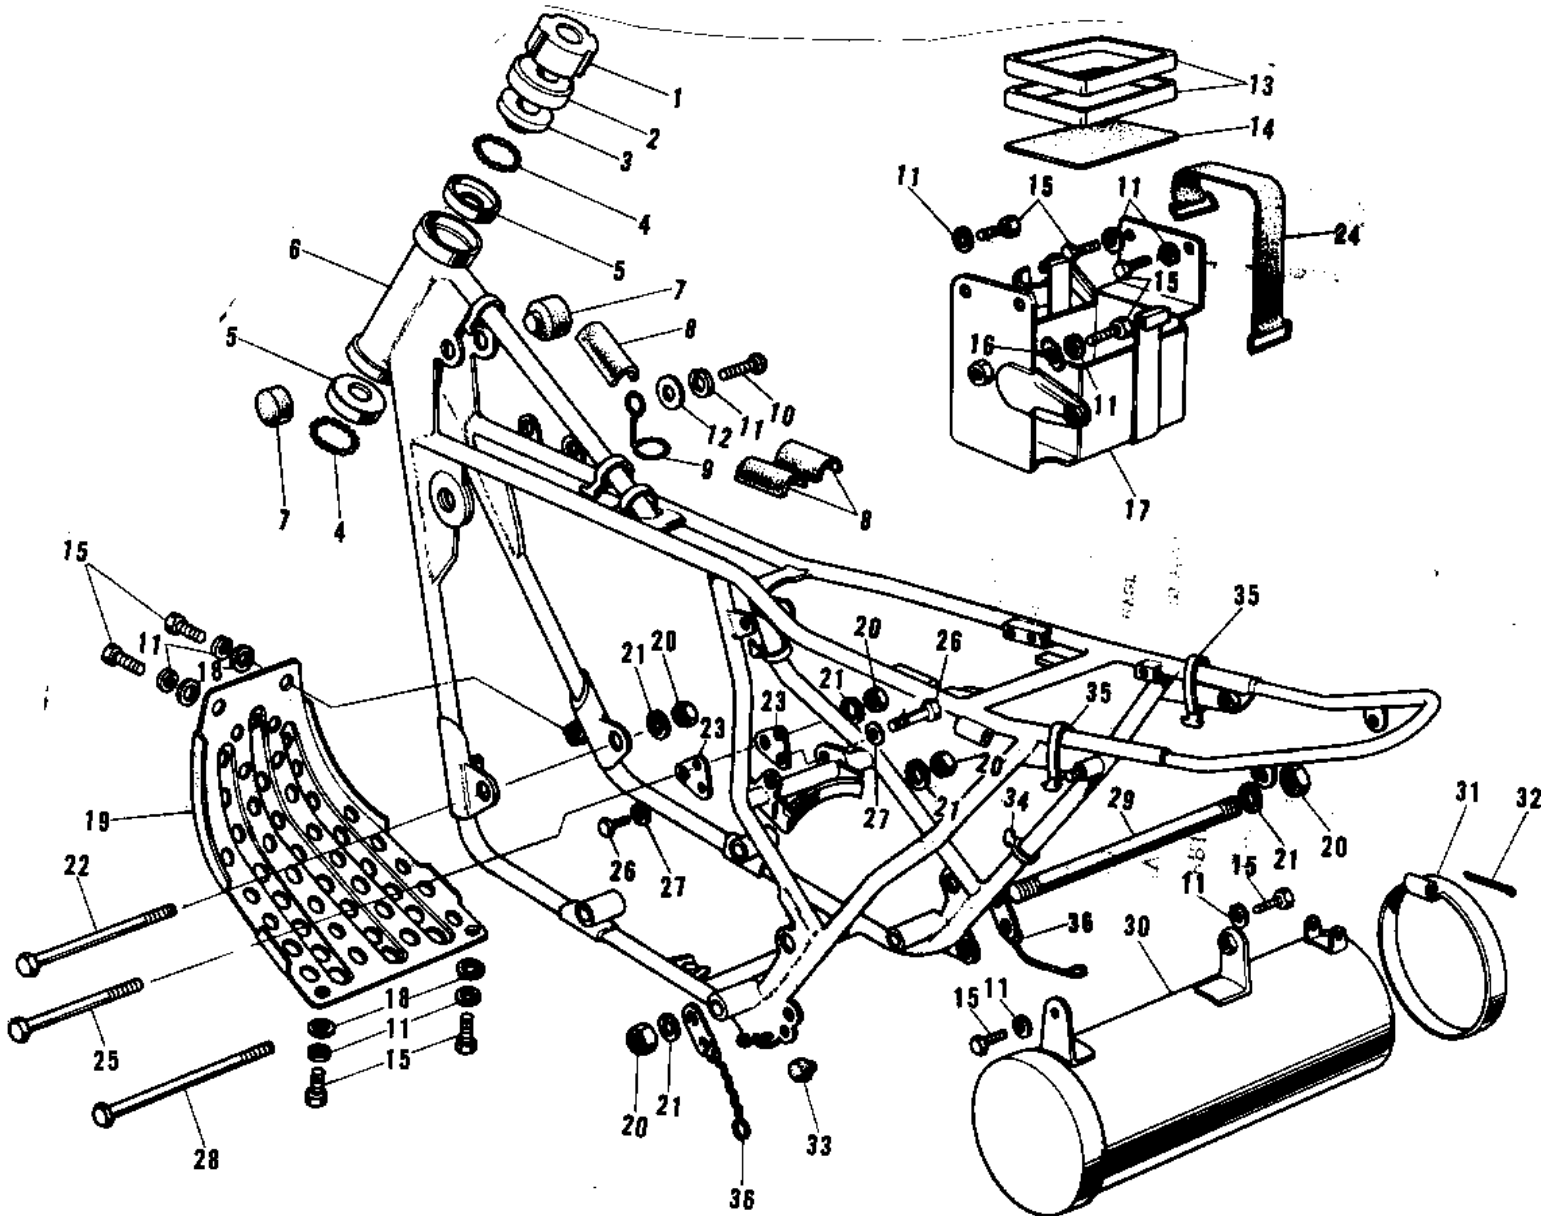

1972 F9 PARTS DIAGRAM

FRAME/FRAME FITTINGS (F9)

1972 F9 PARTS LIST

FRAME/FRAME FITTINGS (F9)

ITEM NAME	PART NUMBER	QUANTITY
NUT STEERING STEM LC (Ref # 1)	92090-006	1
CAP STEERING STEM (Ref # 2)	46098-005	1
CONE STERNG BERG UPP (Ref # 3)	92047-003	1
BALL STEEL 1/4' (Ref # 4)	600A0800	38
RACE STEERING BEARIN (Ref # 5)	92048-005	2
FRAME (Ref # 6)	32002-048	1
DAMPER RUBB FUEL TAN (Ref # 7)	92075-050	2
MAT FUEL TANK (Ref # 8)	51067-002	3
CLAMP (Ref # 9)	92037-053	1
BOLT,6X10 (Ref # 10)	112G0610	1
BOLT,6X10 (Ref # 10)	112G0610	AL
WASHER SPRING 6MM (Ref # 11)	461F0600	11
WASHER PLAIN 6MM (Ref # 12)	410B0600	1
MAT-BATTERY (Ref # 13)	32103-018	2
MAT-BATTERY (Ref # 14)	32103-017	1
BOLT-UPSET,6X12 (Ref # 15)	112G0612	1
BOLT-UPSET,6X12 (Ref # 15)	112G0612	AL
WASHER LOCK 6MM (Ref # 16)	464H0600	1
CASE-BATTERY (Ref # 17)	32097-016	1
WASHER 6.5X20X1.6T (Ref # 18)	92022-125	4
GUARD-ENGINE (Ref # 19)	55011-011	1
NUT-HEX-FINE (Ref # 20)	314B1200	5
WASHER SPRING 12MM (Ref # 21)	461F1200	5
BOLT-HEX HEAD,12X163 (Ref # 22)	113B12163A	1
PLATE-ENGINE MOUNT (Ref # 23)	32030-020	2
BAND TOOL (Ref # 24)	92072-012	1
BOLT-HEX HEAD,12X151 (Ref # 25)	113B12151A	1
BOLT,8X20 (Ref # 26)	115G0820	4
WASHER SPRING 8MM (Ref # 27)	461F0800	4

1972 F9 PARTS LIST

FRAME/FRAME FITTINGS (F9)

ITEM NAME	PART NUMBER	QUANTITY
BOLT-HEX HEAD,12X260 (Ref # 28)	113B12260A	1
STUD (Ref # 29)	92006-002	1
BOX-TOOL,BLACK (Ref # 30)	32098-014-21	1
CAP-TOOL CASE (Ref # 31)	32099-005	1
PIN COTTER 2.0X30 (Ref # 32)	550D2030	1
PLUG RUBBER (Ref # 33)	92074-005	1
BAND RUBBER (Ref # 34)	92072-013	6
BAND RUBBER (Ref # 35)	92072-018	3
UNAVAILABLE IN PRICE BOOK (Ref # 36)	58041-003	2