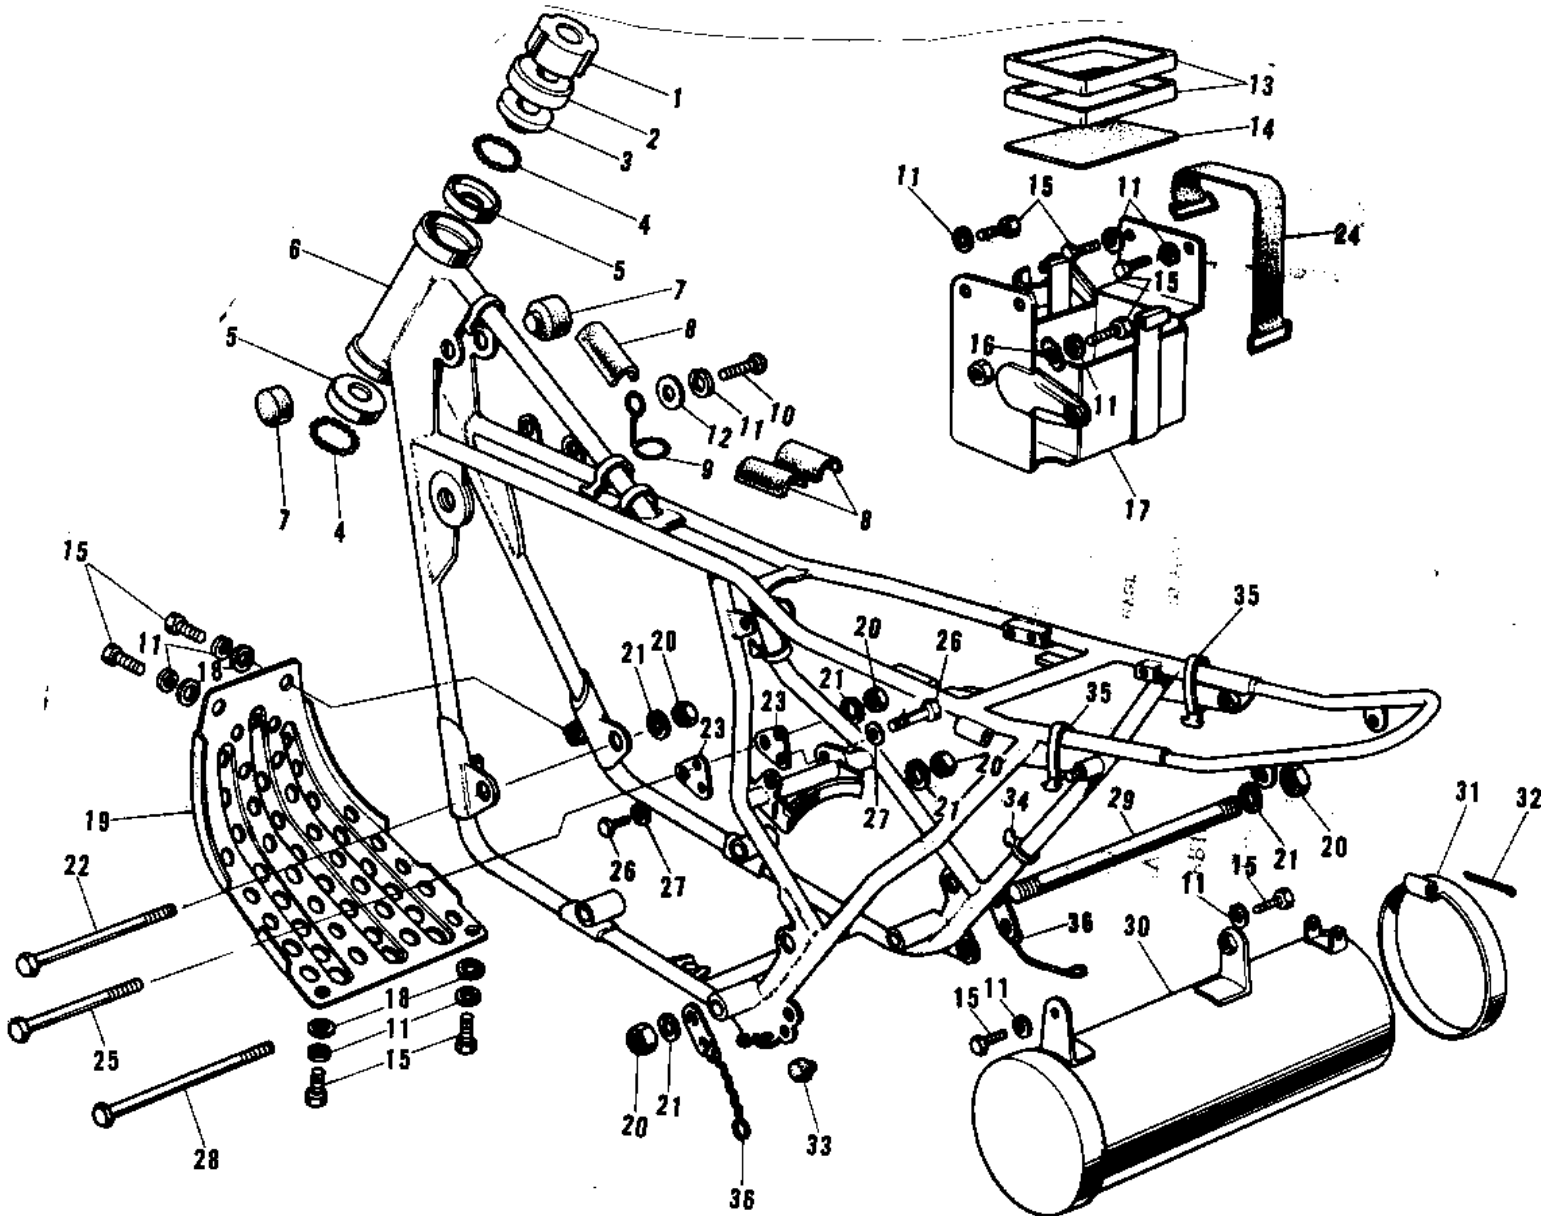

1975 F9-C PARTS DIAGRAM

FRAME/FRAME FITTINGS (F9)

1975 F9-C PARTS LIST

FRAME/FRAME FITTINGS (F9)

ITEM NAME	PART NUMBER	QUANTITY
NUT STEERING STEM LC (Ref # 1)	92090-006	
CAP STEERING STEM (Ref # 2)	46098-005	
CONE STERNG BERG UPP (Ref # 3)	92047-003	
BALL STEEL 1/4' (Ref # 4)	600A0800	
RACE STEERING BEARIN (Ref # 5)	92048-005	
FRAME (Ref # 6)	32002-048	
DAMPER RUBB FUEL TAN (Ref # 7)	92075-050	
MAT FUEL TANK (Ref # 8)	51067-002	
CLAMP (Ref # 9)	92037-053	
BOLT,6X10 (Ref # 10)	112G0610	
BOLT,6X10 (Ref # 10)	112G0610	
WASHER SPRING 6MM (Ref # 11)	461F0600	
WASHER PLAIN 6MM (Ref # 12)	410B0600	
MAT-BATTERY (Ref # 13)	32103-018	
MAT-BATTERY (Ref # 14)	32103-017	
BOLT-UPSET,6X12 (Ref # 15)	112G0612	
BOLT-UPSET,6X12 (Ref # 15)	112G0612	
WASHER LOCK 6MM (Ref # 16)	464H0600	
CASE-BATTERY (Ref # 17)	32097-016	
WASHER 6.5X20X1.6T (Ref # 18)	92022-125	
GUARD-ENGINE (Ref # 19)	55011-011	
NUT-HEX-FINE (Ref # 20)	314B1200	
WASHER SPRING 12MM (Ref # 21)	461F1200	
BOLT-HEX HEAD,12X163 (Ref # 22)	113B12163A	
PLATE-ENGINE MOUNT (Ref # 23)	32030-020	
BAND TOOL (Ref # 24)	92072-012	
BOLT-HEX HEAD,12X151 (Ref # 25)	113B12151A	
BOLT,8X20 (Ref # 26)	115G0820	
WASHER SPRING 8MM (Ref # 27)	461F0800	

1975 F9-C PARTS LIST

FRAME/FRAME FITTINGS (F9)

ITEM NAME	PART NUMBER	QUANTITY
BOLT-HEX HEAD,12X260 (Ref # 28)	113B12260A	
STUD (Ref # 29)	92006-002	
BOX-TOOL,BLACK (Ref # 30)	32098-014-21	
CAP-TOOL CASE (Ref # 31)	32099-005	
PIN COTTER 2.0X30 (Ref # 32)	550D2030	
PLUG RUBBER (Ref # 33)	92074-005	
BAND RUBBER (Ref # 34)	92072-013	
BAND RUBBER (Ref # 35)	92072-018	
UNAVAILABLE IN PRICE BOOK (Ref # 36)	58041-003	