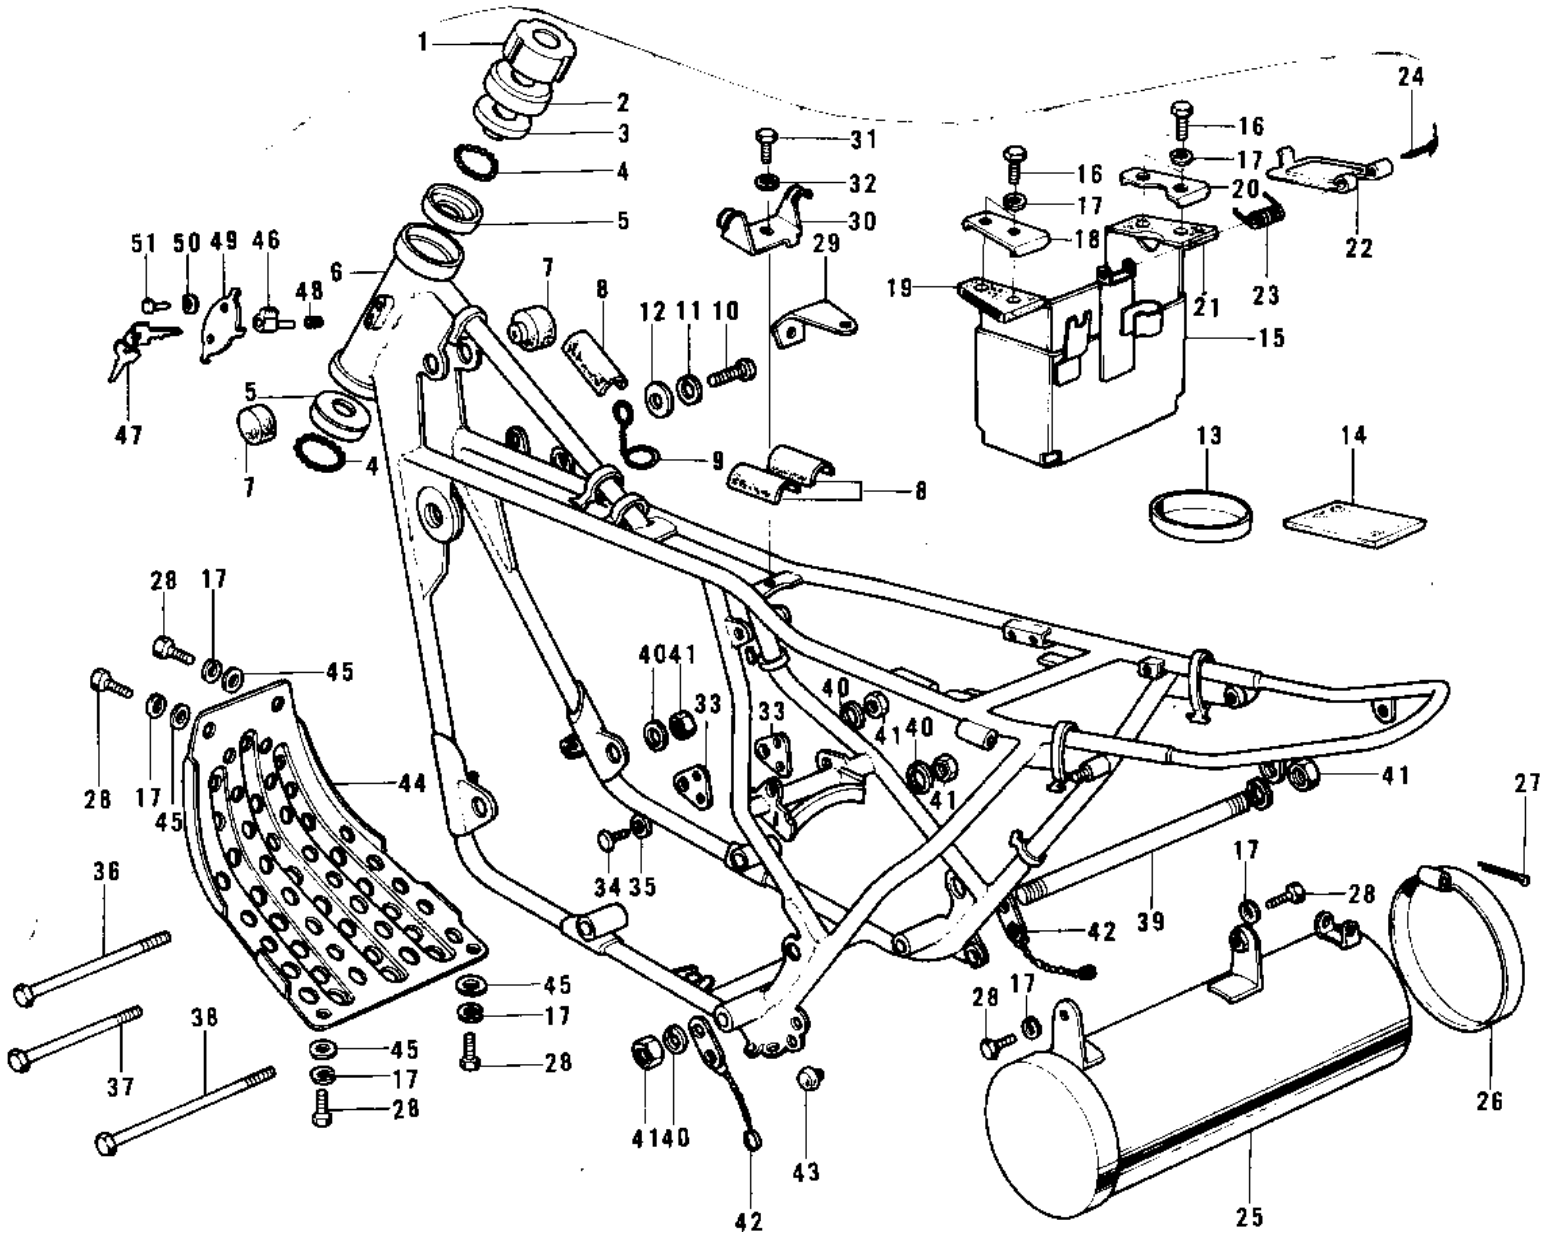

1972 F9 PARTS DIAGRAM

FRAME/FRAME FITTINGS (F9-A)