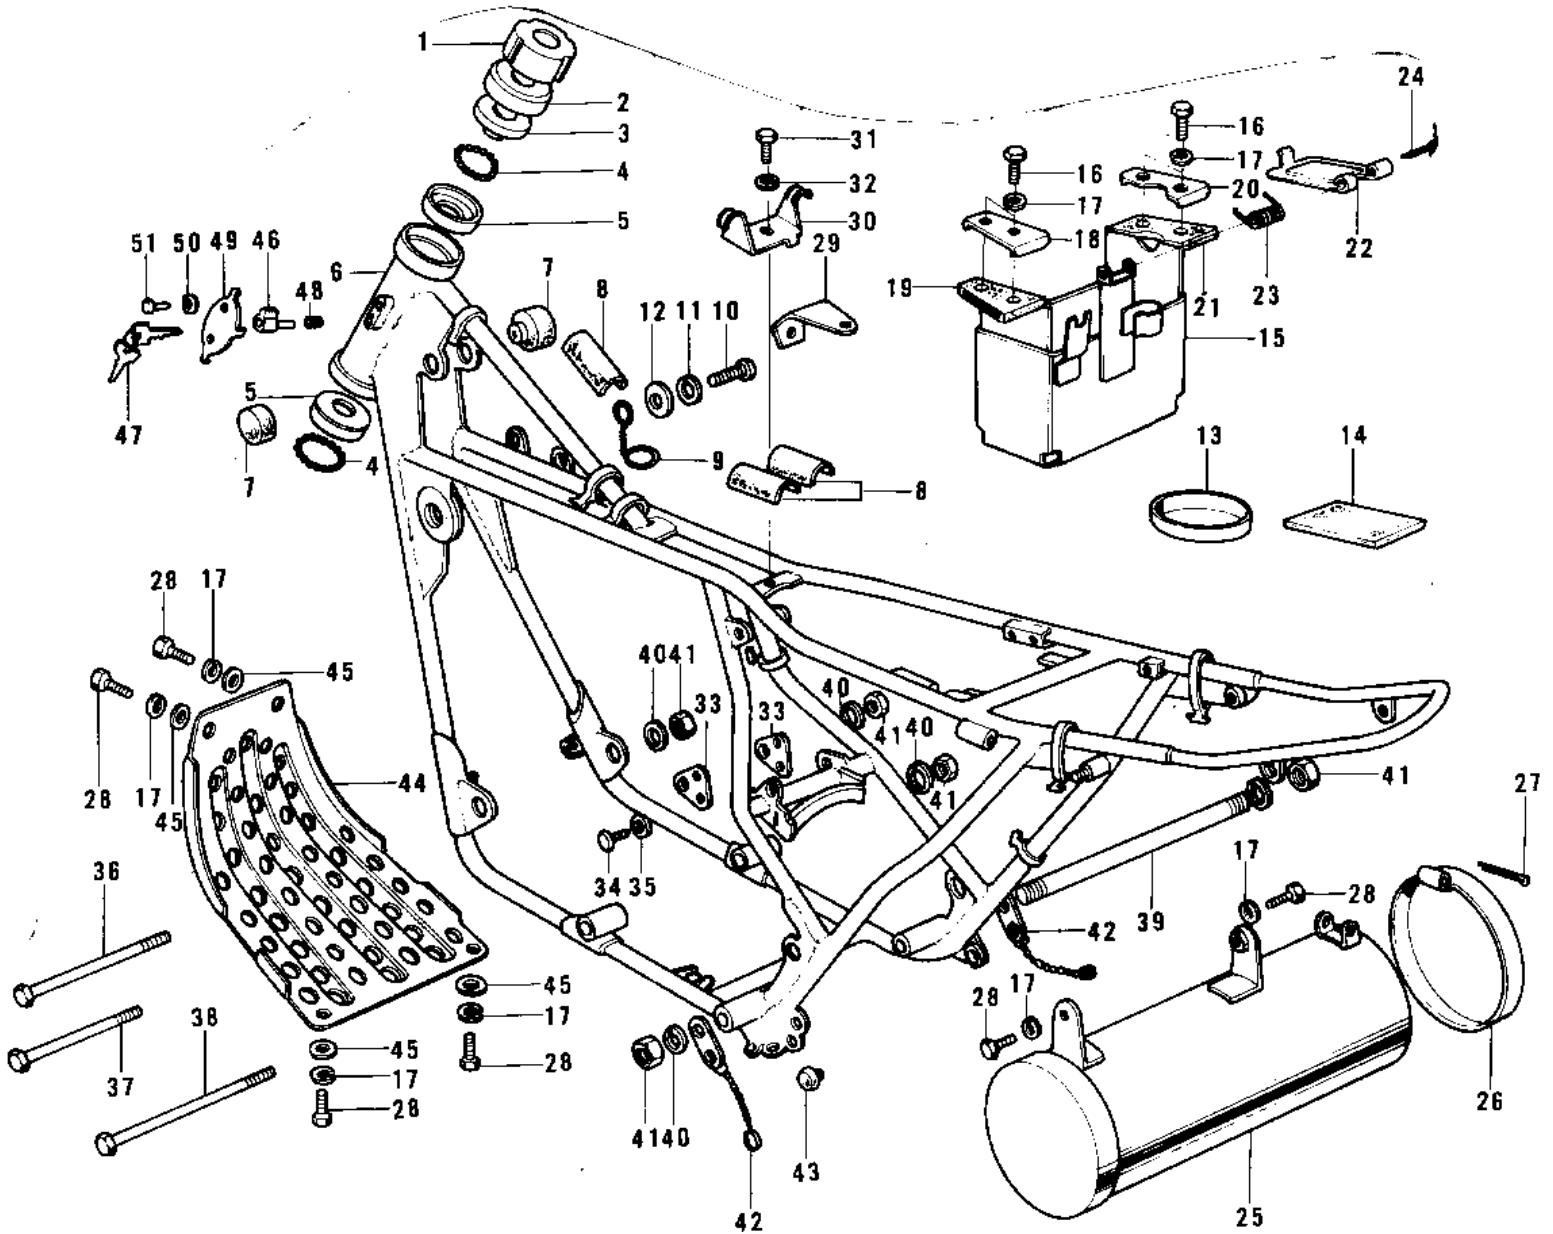

1973 F9-A PARTS DIAGRAM

FRAME/FRAME FITTINGS (F9-A)

1973 F9-A PARTS LIST

FRAME/FRAME FITTINGS (F9-A)

ITEM NAME	PART NUMBER	QUANTITY
NUT STEERING STEM LC (Ref # 1)	92090-006	
CAP STEERING STEM (Ref # 2)	46098-005	
CONE STERNG BERG UPP (Ref # 3)	92047-003	
BALL STEEL 1/4' (Ref # 4)	600A0800	
RACE STEERING BEARIN (Ref # 5)	92048-005	
FRAME (Ref # 6)	32002-059	
DAMPER RUBB FUEL TAN (Ref # 7)	92075-050	
MAT FUEL TANK (Ref # 8)	51067-002	
CLAMP (Ref # 9)	92037-053	
BOLT,6X10 (Ref # 10)	112G0610	
BOLT,6X10 (Ref # 10)	112G0610	
WASHER SPRING 6MM (Ref # 11)	461F0600	
WASHER PLAIN 6MM (Ref # 12)	410B0600	
MAT-BATTERY SIDE (Ref # 13)	32103-023	
MAT-BATTERY (Ref # 14)	32103-022	
CASE,BATTERY (Ref # 15)	32097-025	
BOLT-UPSET (Ref # 16)	112G0618	
BOLT-UPSET (Ref # 16)	112G0618	
WASHER SPRING 6MM (Ref # 17)	461F0600	
PLATE,L.H BATTERY CAS (Ref # 18)	32101-006	
DAMPER RUBBER-BATTER (Ref # 19)	92075-152	
PLATE,R.H BATTERY CAS (Ref # 20)	32101-007	
DAMPER RUBBER,BATTER (Ref # 21)	92075-153	
BAND,BATTERY (Ref # 22)	92072-048	
SPRING-RETURN (Ref # 23)	92083-017	
PIN-COTTER,2.5X35 (Ref # 24)	550D2535	
BOX-TOOL,BLACK (Ref # 25)	32098-014-21	
CAP-TOOL CASE (Ref # 26)	32099-005	
PIN COTTER 2.0X30 (Ref # 27)	550D2030	