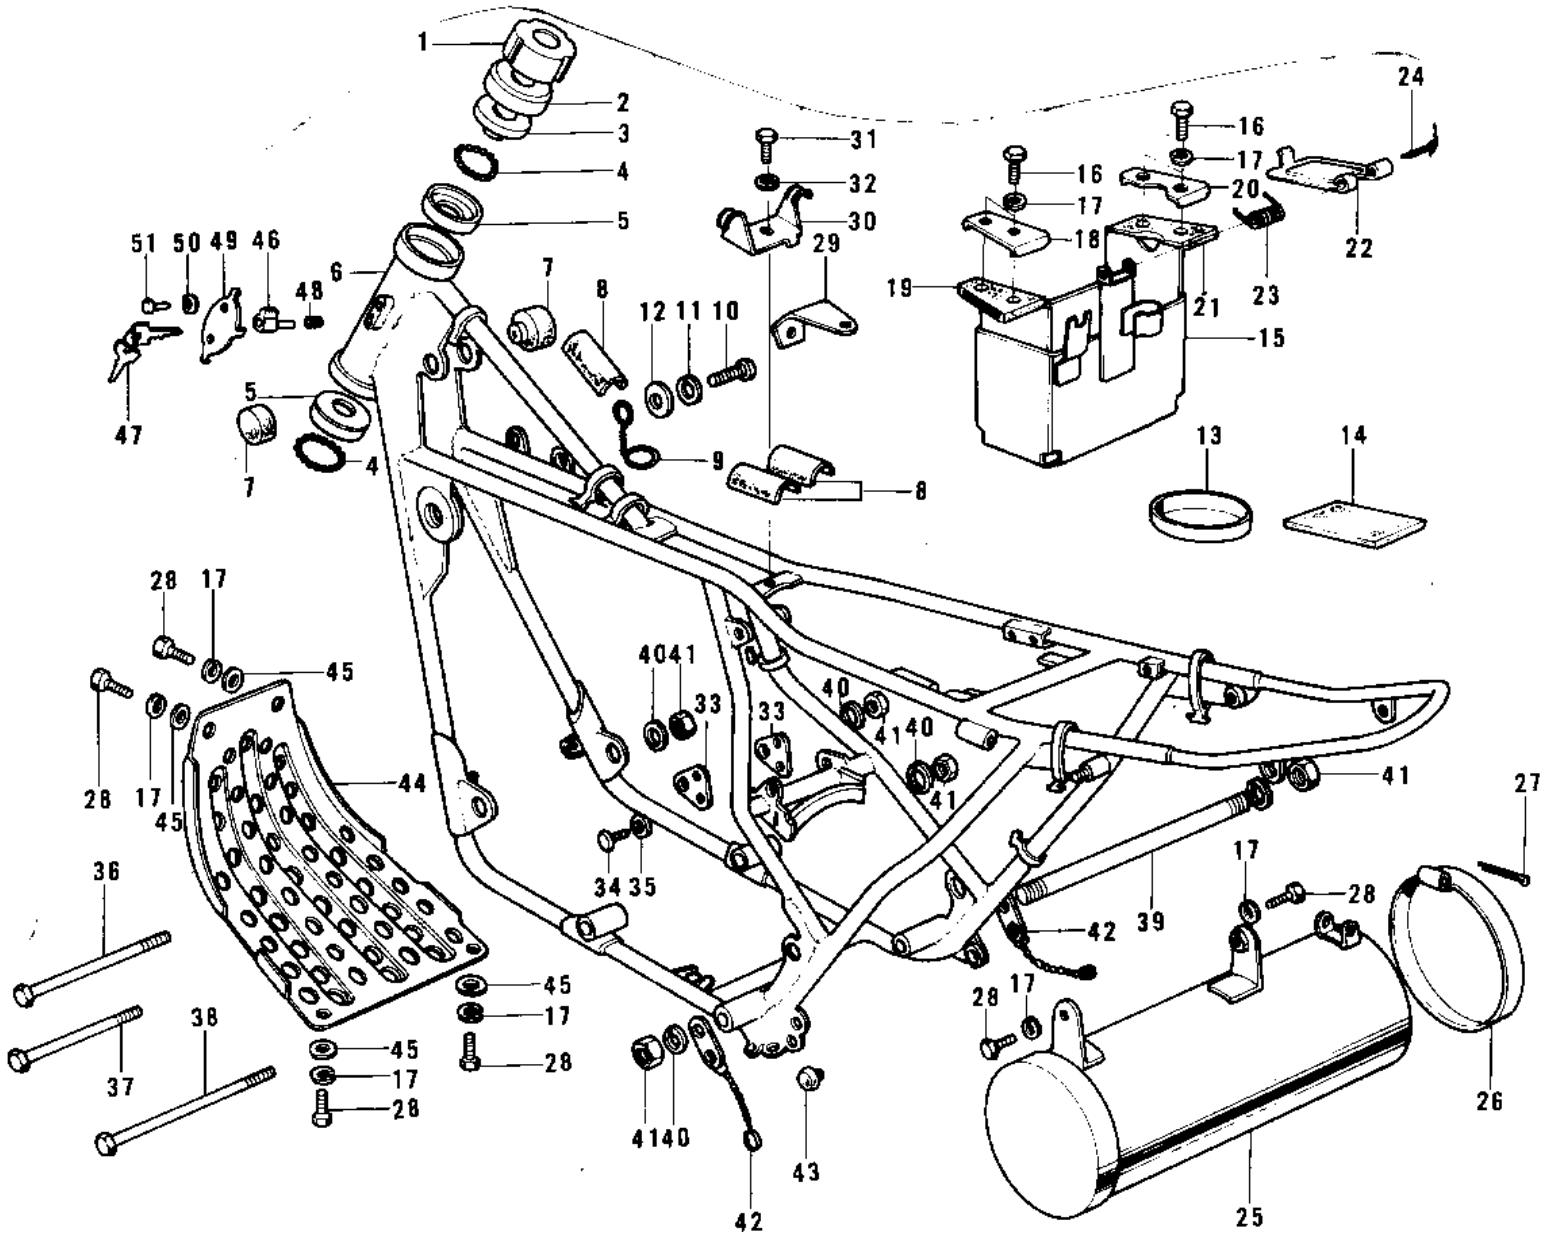

1975 F9-C PARTS DIAGRAM

FRAME/FRAME FITTINGS (F9-A)