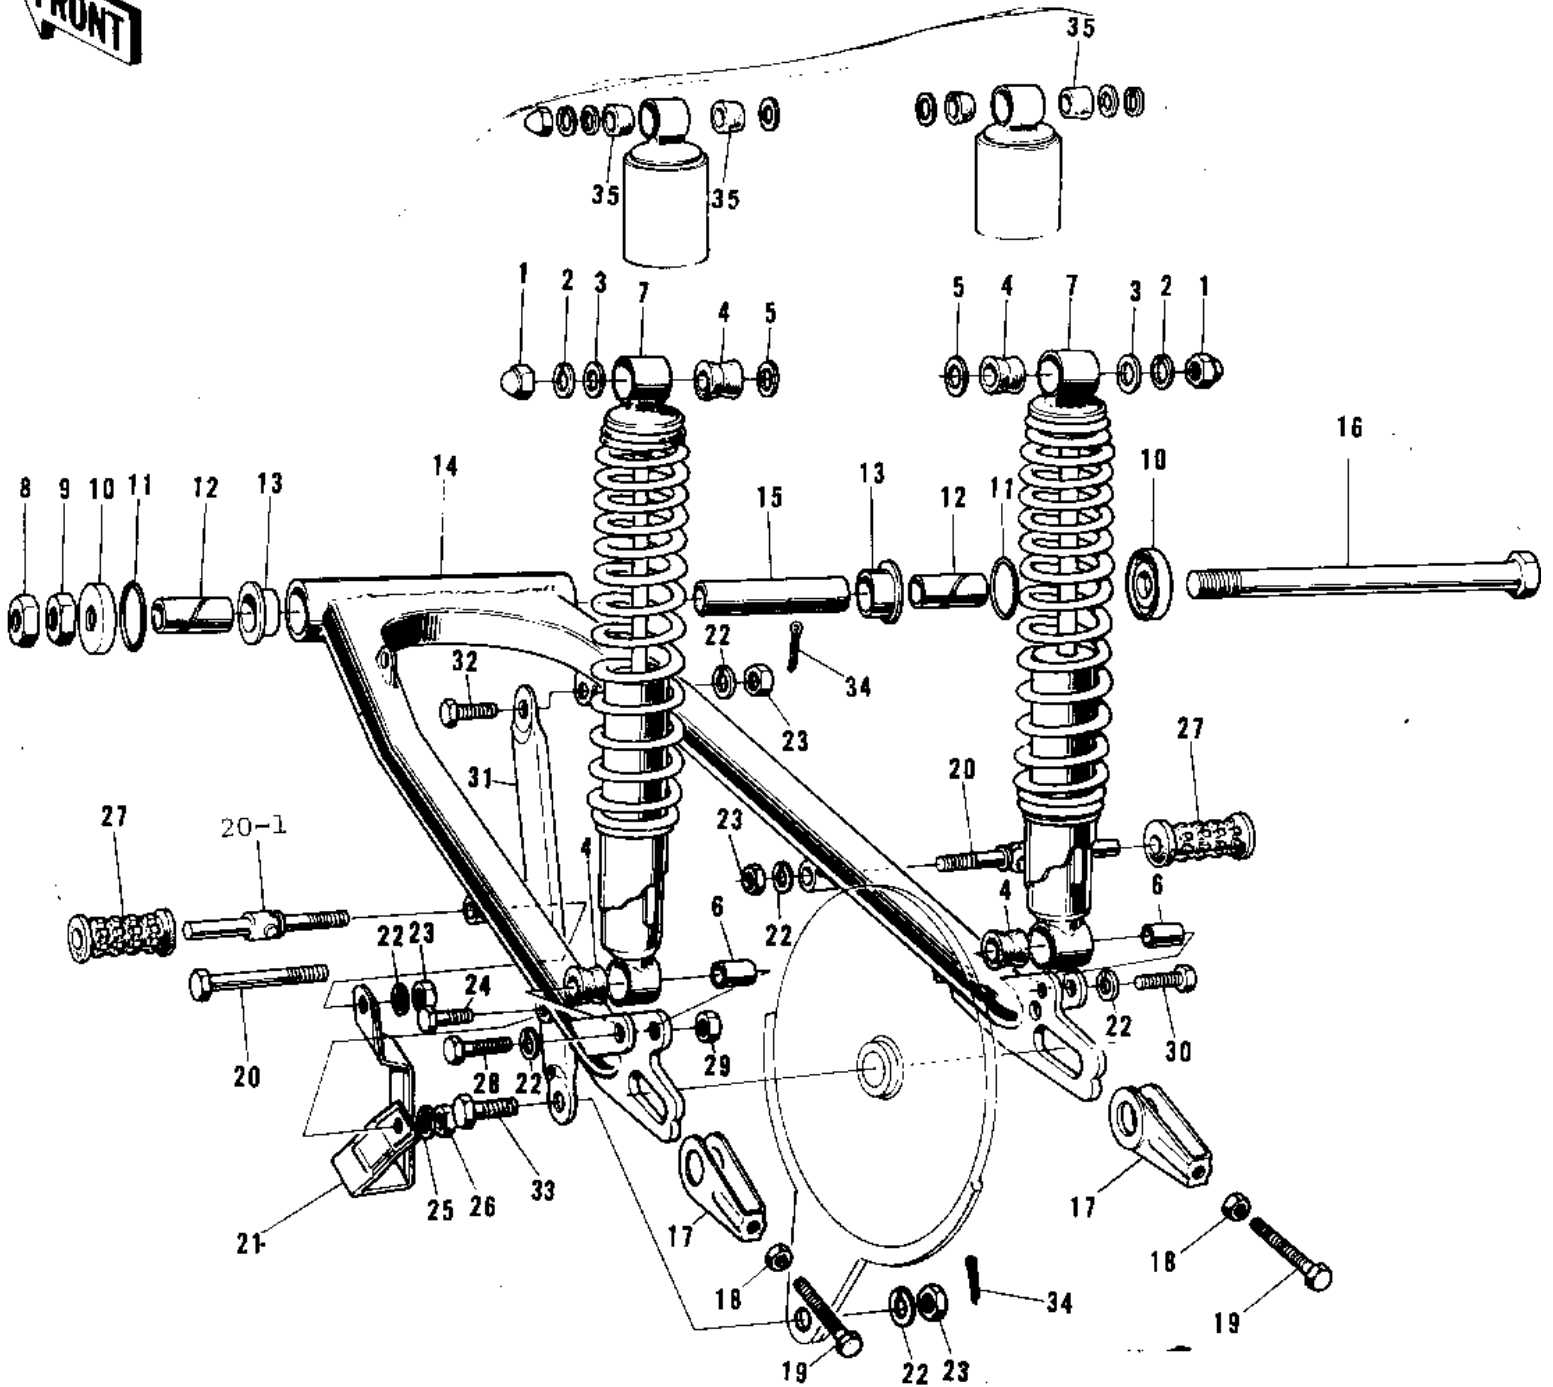

1974 F9-B PARTS DIAGRAM

SWING ARM/SHOCK ABSORBERS ('72-73 F9/F9)

1974 F9-B PARTS LIST

SWING ARM/SHOCK ABSORBERS (72-73 F9/F9)

ITEM NAME	PART NUMBER	QUANTITY
NUT SHOCK ABSORBER (Ref # 1)	92020-003	
WASHER SPRING 10MM (Ref # 2)	461F1000	
WASHER-PL-10.5X26X2. (Ref # 3)	92022-044	
BUSH-SHOCK ABSORBER (Ref # 4)	45017-005	
BUSHING,RUBBER (Ref # 4)	92075-1020	
WASHER PLAIN 14MM (Ref # 5)	410B1400	
BUSH SHCK ABS PVT SF (Ref # 6)	45016-003	
SHOCK ABSBR RR (Ref # 4,6,7)	45014-069	
SHOCK ABSBR RR (Ref # 4,6,7,)	45014-076	
NUT 14MM (Ref # 8)	315B1400	
NUT,14MM (Ref # 9)	314B1400	
CAP-SWING ARM (Ref # 10)	33035-004	
"0" RING,30MM (Ref # 11)	671B2530	
SLEEVE-SWING ARM,SHR (Ref # 12)	33034-013	
BUSHING-SWING ARM (Ref # 13)	33033-009	
ARM-SWING (Ref # 14)	33001-028	
SLEEVE-SWING ARM,LON (Ref # 15)	33034-012	
SHAFT-SWING ARM PIVO (Ref # 16)	33032-025	
ADJUSTER-CHAIN (Ref # 17)	33040-043	
NUT 8MM (Ref # 18)	312B0800	
BOLT,8X50 (Ref # 19)	92001-1399	
BOLT,HEX HEAD,10X50 (Ref # 20)	92001-1254	
BAR SET-REAR FOOTRES (Ref # 20-1,2)	34030-001	
FOOTREST BAR REAR (Ref # 20-1)	34027-013	
GUARD-CHAIN (Ref # 21)	55020-009	
NUT,10MM (Ref # 23)	314B1000	
BOLT-SMALL-UPSET (Ref # 24)	115B0832	
WASHER SPRING 8MM (Ref # 25)	461F0800	
NUT,8MM (Ref # 26)	311B0800	

1974 F9-B PARTS LIST

SWING ARM/SHOCK ABSORBERS ('72-'73 F9/F9)

ITEM NAME	PART NUMBER	QUANTITY
RUBBER REAR FOOTREST (Ref # 27)	92076-008	
BOLT HEX HEAD 10X45 (Ref # 28)	113N1045	
NUT 10MM (Ref # 29)	315B1000	
BOLT HEX HEAD 10X35 (Ref # 30)	113N1035	
TORQUE LINK REAR BRK (Ref # 31)	43007-018	
BOLT TORQUE LINK FIT (Ref # 32)	92003-017	
BOLT HEX HEAD 10X25 (Ref # 33)	92003-003	
PIN COTTER 2.0X15 (Ref # 34)	550D2015	
BUSH SHCK ABS RUBBER (Ref # 35)	45017-001	