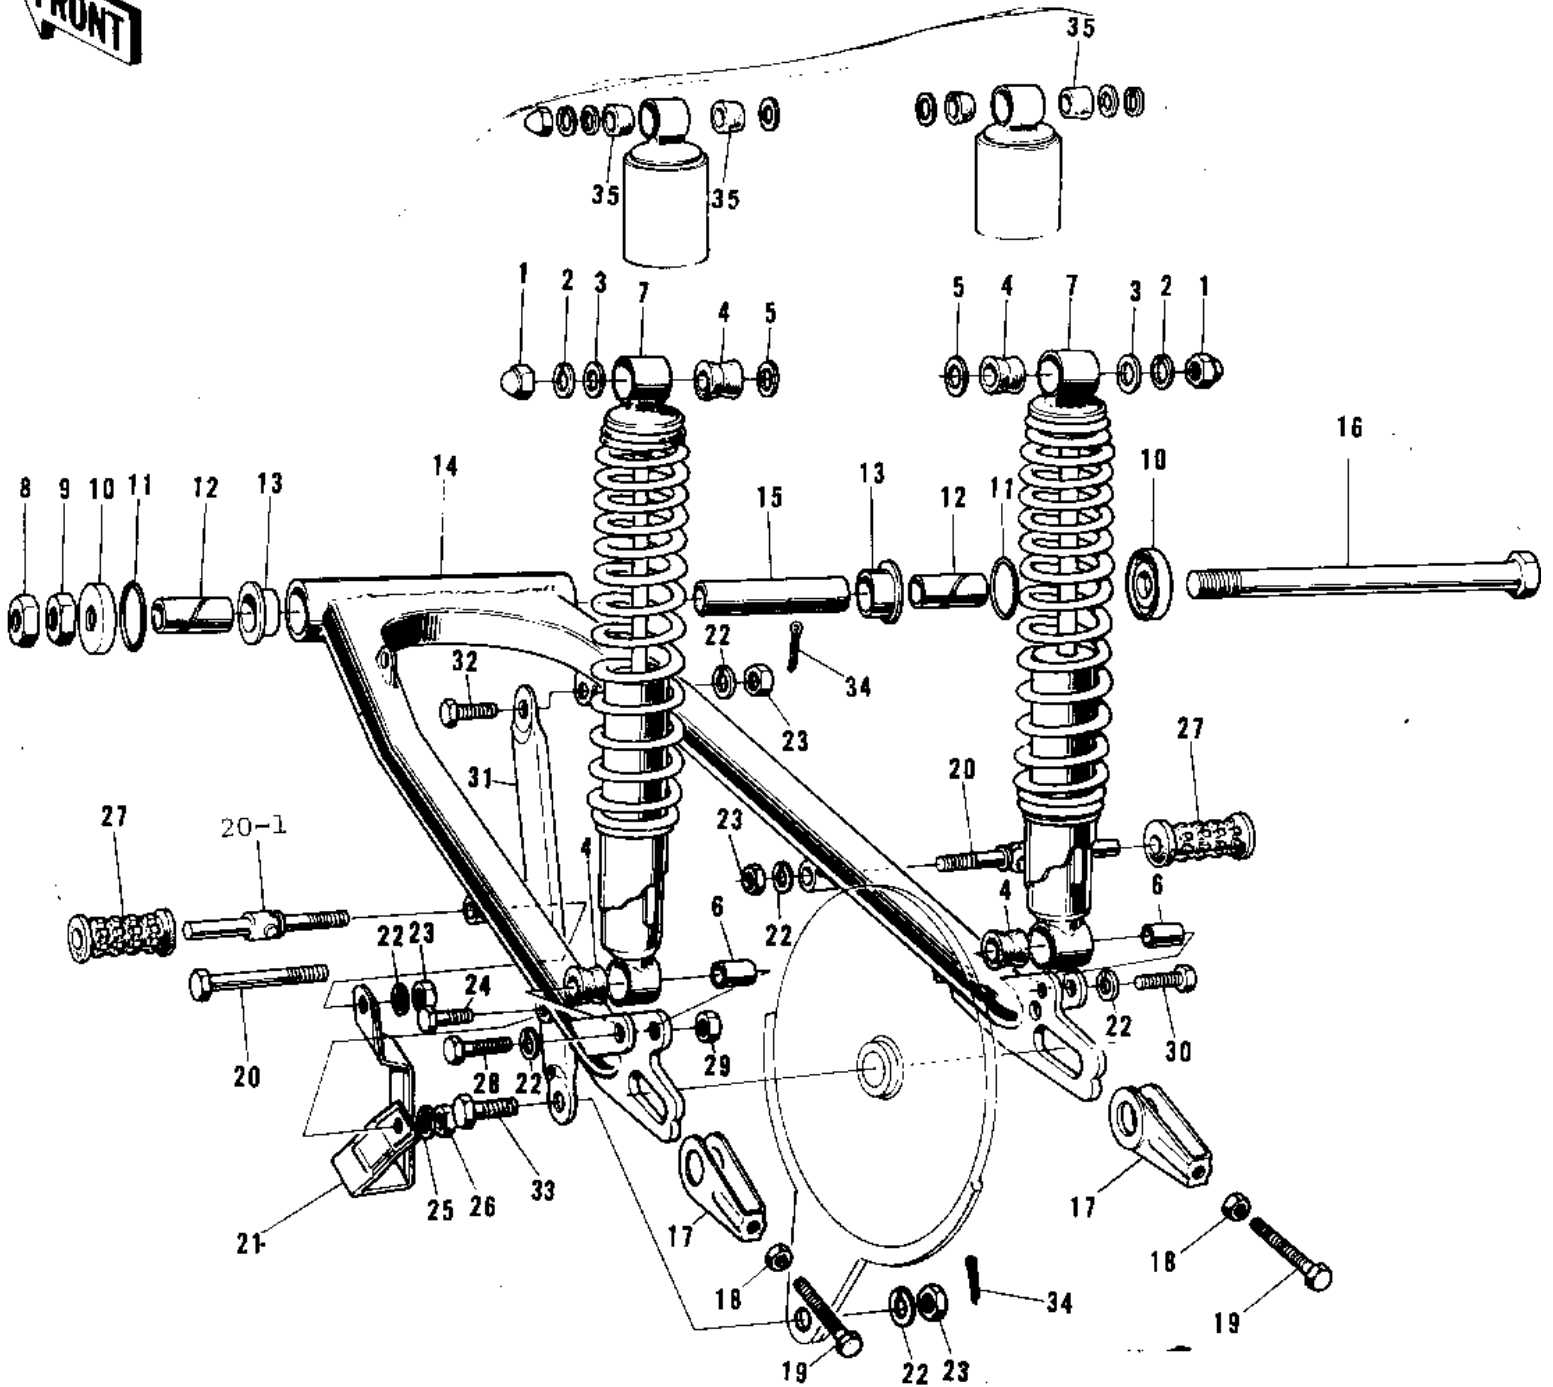

# 1975 F9-C PARTS DIAGRAM

SWING ARM/SHOCK ABSORBERS ('72-73 F9/F9)

# 1975 F9-C PARTS LIST

## SWING ARM/SHOCK ABSORBERS (72-73 F9/F9)

ITEM NAME	PART NUMBER	QUANTITY
NUT SHOCK ABSORBER (Ref # 1)	92020-003	
WASHER SPRING 10MM (Ref # 2)	461F1000	
WASHER-PL-10.5X26X2. (Ref # 3)	92022-044	
BUSH-SHOCK ABSORBER (Ref # 4)	45017-005	
BUSHING,RUBBER (Ref # 4)	92075-1020	
WASHER PLAIN 14MM (Ref # 5)	410B1400	
BUSH SHCK ABS PVT SF (Ref # 6)	45016-003	
SHOCK ABSBR RR (Ref # 4,6,7)	45014-069	
SHOCK ABSBR RR (Ref # 4,6,7,)	45014-076	
NUT 14MM (Ref # 8)	315B1400	
NUT,14MM (Ref # 9)	314B1400	
CAP-SWING ARM (Ref # 10)	33035-004	
"0" RING,30MM (Ref # 11)	671B2530	
SLEEVE-SWING ARM,SHR (Ref # 12)	33034-013	
BUSHING-SWING ARM (Ref # 13)	33033-009	
ARM-SWING (Ref # 14)	33001-028	
SLEEVE-SWING ARM,LON (Ref # 15)	33034-012	
SHAFT-SWING ARM PIVO (Ref # 16)	33032-025	
ADJUSTER-CHAIN (Ref # 17)	33040-043	
NUT 8MM (Ref # 18)	312B0800	
BOLT,8X50 (Ref # 19)	92001-1399	
BOLT,HEX HEAD,10X50 (Ref # 20)	92001-1254	
BAR SET-REAR FOOTRES (Ref # 20-1,2)	34030-001	
FOOTREST BAR REAR (Ref # 20-1)	34027-013	
GUARD-CHAIN (Ref # 21)	55020-009	
NUT,10MM (Ref # 23)	314B1000	
BOLT-SMALL-UPSET (Ref # 24)	115B0832	
WASHER SPRING 8MM (Ref # 25)	461F0800	
NUT,8MM (Ref # 26)	311B0800	

## 1975 F9-C PARTS LIST

SWING ARM/SHOCK ABSORBERS (72-73 F9/F9)

ITEM NAME	PART NUMBER	QUANTITY
RUBBER REAR FOOTREST (Ref # 27)	92076-008	
BOLT HEX HEAD 10X45 (Ref # 28)	113N1045	
NUT 10MM (Ref # 29)	315B1000	
BOLT HEX HEAD 10X35 (Ref # 30)	113N1035	
TORQUE LINK REAR BRK (Ref # 31)	43007-018	
BOLT TORQUE LINK FIT (Ref # 32)	92003-017	
BOLT HEX HEAD 10X25 (Ref # 33)	92003-003	
PIN COTTER 2.0X15 (Ref # 34)	550D2015	
BUSH SHCK ABS RUBBER (Ref # 35)	45017-001	