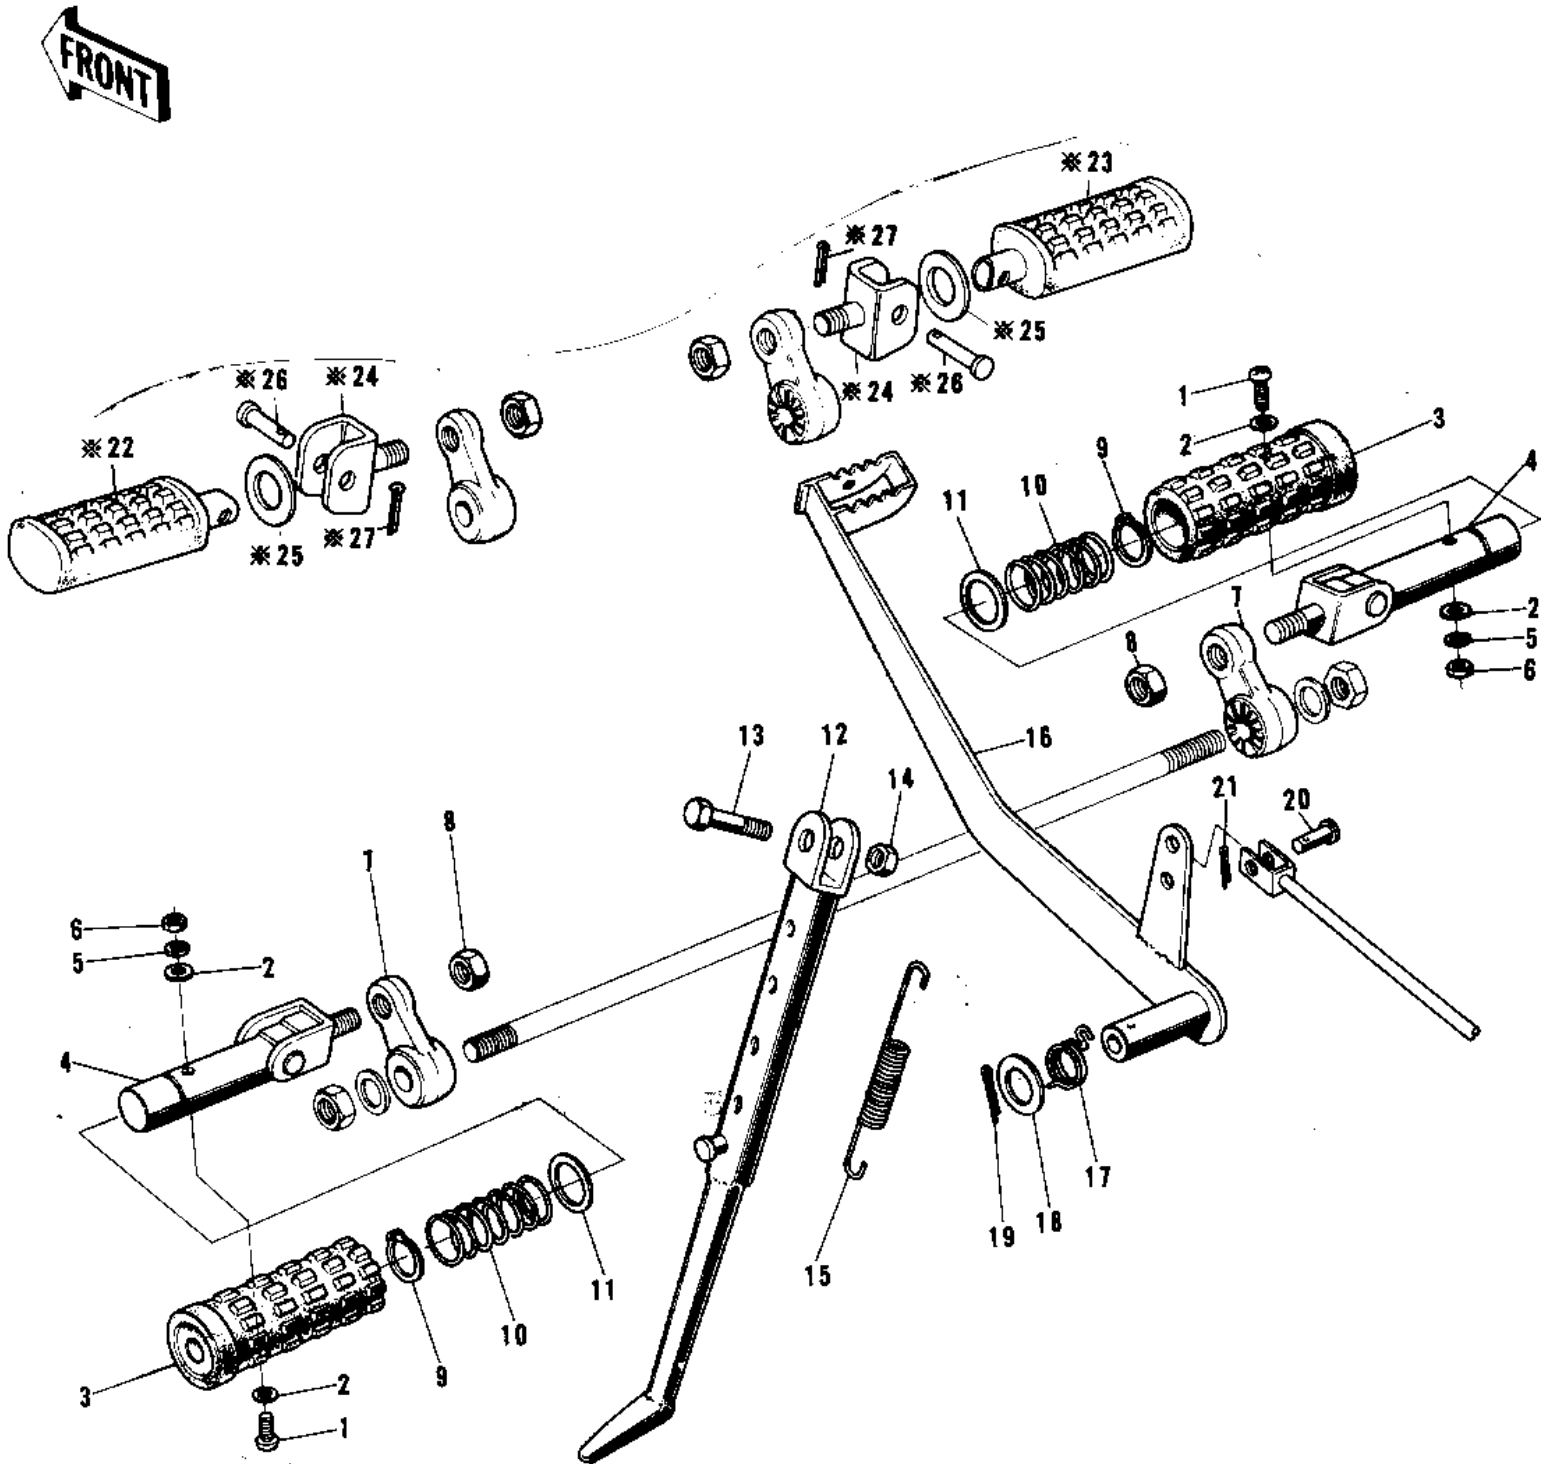

1975 F9-C PARTS DIAGRAM

FOOTRESTS/STAND/BRAKE PEDAL ('72-'73 F9/)

1975 F9-C PARTS LIST

FOOTRESTS/STAND/BRAKE PEDAL ('72-'73 F9/

ITEM NAME	PART NUMBER	QUANTITY
SCREW-PAN-CROS (Ref # 1)	220B0540	
WASHER PLAIN 5MM (Ref # 2)	410B0500	
RUBBER-FOOTREST (Ref # 3)	92076-023	
BAR-FOOTREST (Ref # 4)	34003-032	
WASHER SPRING 5MM (Ref # 5)	461F0500	
NUT,5MM (Ref # 6)	311B0500	
BRACKET-FOOTREST BAR (Ref # 7)	34007-009	
NUT-LOCK,12MM (Ref # 8)	92019-009	
CIRCLIP 16MM (Ref # 9)	480J1600	
SPRING FOOTREST PEG (Ref # 10)	34006-002	
WASHER FOLDING PEG (Ref # 11)	92022-049	
STAND-SIDE (Ref # 12)	34024-025	
BOLT,HEX HEAD 10X35 (Ref # 13)	92001-1252	
NUT 10MM (Ref # 14)	315B1000	
SPRING MAIN STAND (Ref # 15)	34023-005	
PEDAL-BRAKE,BLACK (Ref # 16)	43001-036-10	
SPRING-BRAKE PEDAL (Ref # 17)	43005-013	
WASHER BRAKE PEDAL (Ref # 18)	92022-085	
PIN COTTER 3.0X30 (Ref # 19)	550D3030	
PIN R BRK CABLE JOIN (Ref # 20)	92043-034	
PIN COTTER 2.0X15 (Ref # 21)	550D2015	
STEP-ASSY,FR,LH (Ref # 22)	34027-1114	
STEP-ASSY,FR,RH (Ref # 23)	34027-1115	
HOLDER,FOTRST BAR,LH (Ref # 24)	34021-001-10	
WASHER PL 22.5X36X2. (Ref # 25)	92022-204	
PIN-FOOTREST BAR FIT (Ref # 26)	92043-080	
PIN,COTTER,2.5X15 (Ref # 27)	550D2515	