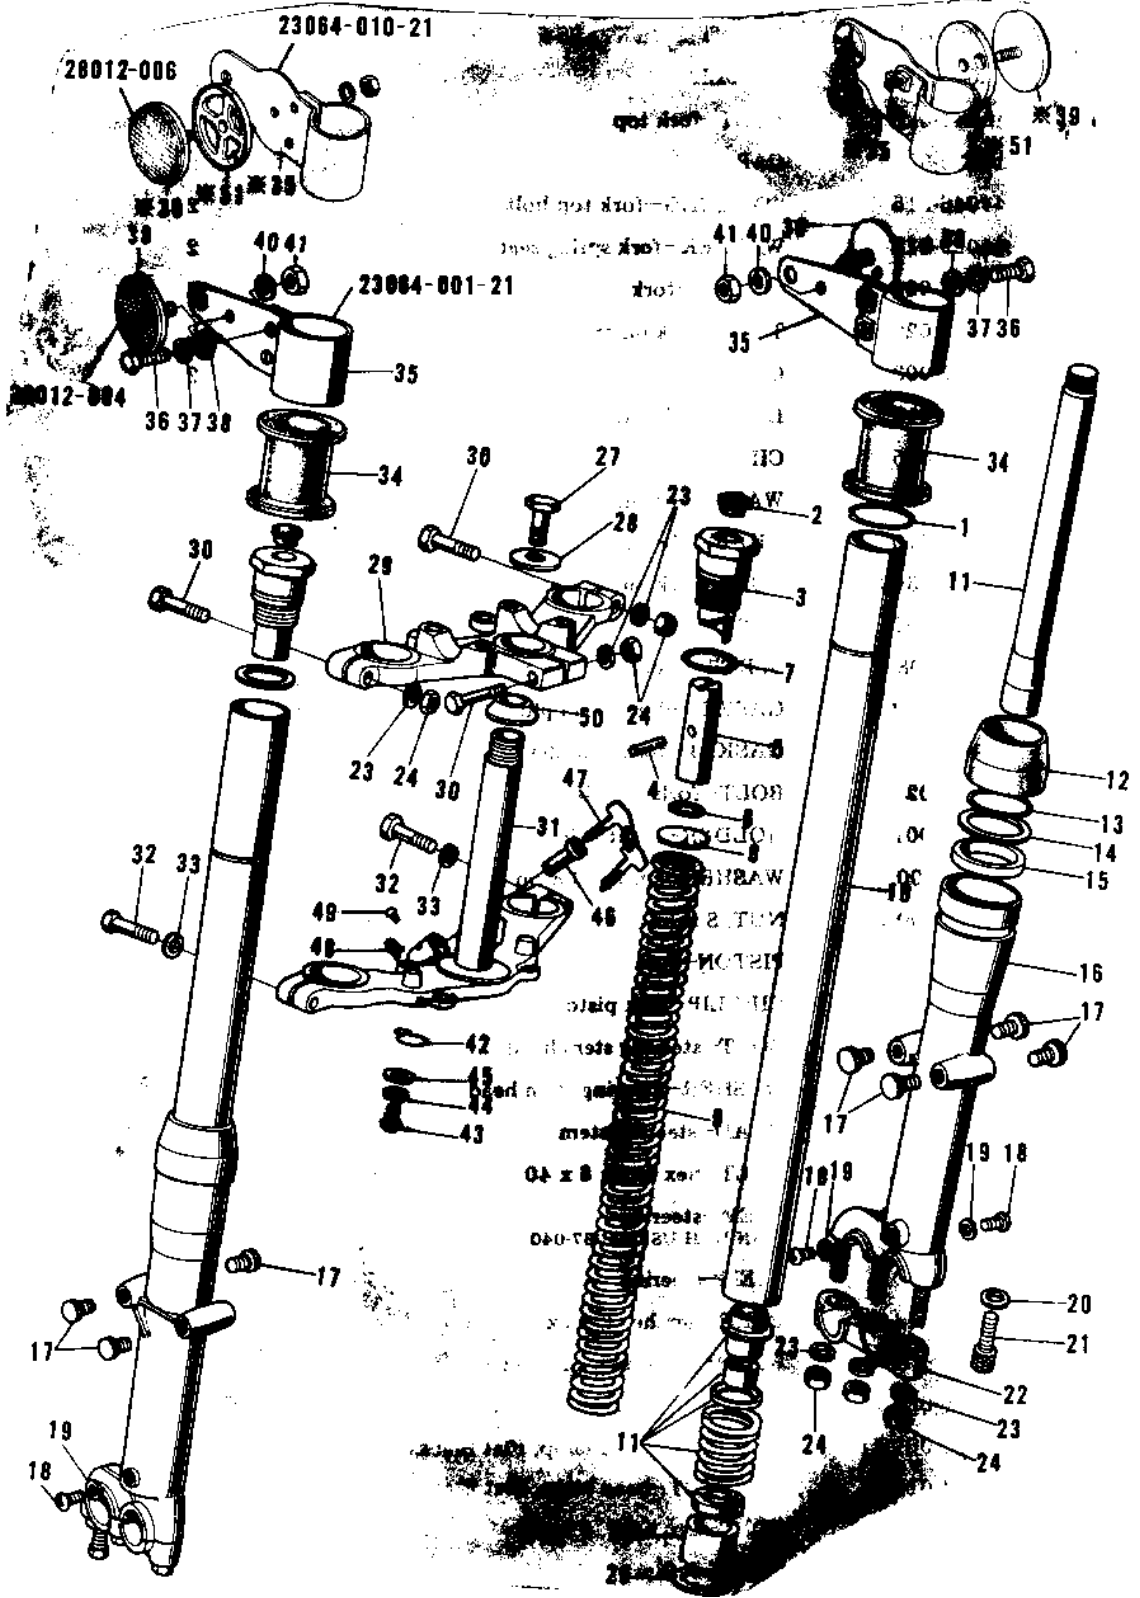

1972 F9 PARTS DIAGRAM

FRONT FORK (72-73 F9/F9-A 350)

1972 F9 PARTS LIST

FRONT FORK ('72-'73 F9/F9-A 350)

ITEM NAME	PART NUMBER	QUANTITY
FORK-FRONT,BUFF (Ref # 1~33)	44001-085-80	1
FORK-FRONT (Ref # 1~33)	44001-103	1
CIRCLIP (Ref # 1)	44044-009	2
BOLT-FORK TOP (Ref # 2~6)	44041-030	2
BOLT,FORK TOP (Ref # 2~6)	44041-047	2
CAP CARB MOUNT HOLE (Ref # 2)	14039-001	2
CAP-FORK TOP BOLT (Ref # 2)	44062-004	2
'O' RING FORK TOP (Ref # 7)	44046-015	2
WASHER-FORK SPRG SEA (Ref # 8)	44029-015	2
SPRING-FORK (Ref # 9)	44026-028	2
TUBE-FORK INNER (Ref # 10)	44013-022	2
CYLINDER-FORK (Ref # 11)	44022-003	2
DUST SHIELD (Ref # 12)	44010-017	2
CIRCLIP OIL SEAL FIT (Ref # 13)	44044-005	2
WASHER OIL SEAL FIT (Ref # 14)	44043-023	2
OIL SEAL,FORK (Ref # 15)	44009-020	2
CAP (Ref # 17)	44062-002	7
SCREW PAN HEAD 4X8 (Ref # 18)	220B0408	4
GASKET FORK DRAIN PL (Ref # 19)	44045-002	4
GASKET FORK CYL BOLT (Ref # 20)	44045-030	2
BOLT FORK CYLINDER (Ref # 21)	44041-027	2
HOLDER-FRONT AXLE (Ref # 22)	44063-001	2
HOLDER,FRNT AXLE,BUF (Ref # 22)	44063-001-80	2
WASHER SPRING 8MM (Ref # 23)	461F0800	9
NUT,8MM (Ref # 24)	311B0800	9
PISTON FORK (Ref # 25)	44018-003	2
CIRCLIP FORK PISTON (Ref # 26)	44044-008	2
BOLT STRNG STEM HEAD (Ref # 27)	44041-007	1
WASHER STRNG STEM HD (Ref # 28)	44043-016	1

1972 F9 PARTS LIST

FRONT FORK ('72-'73 F9/F9-A 350)

ITEM NAME	PART NUMBER	QUANTITY
KEY SET,#160 (Ref # 47)	27008-042-60	1
KEY SET,#161 (Ref # 47)	27008-042-61	1
KEY SET,#162 (Ref # 47)	27008-042-62	1
KEY SET,#163 (Ref # 47)	27008-042-63	1
KEY SET,#164 (Ref # 47)	27008-042-64	1
CIRCLIP-STEERING LOC (Ref # 48)	92033-024	1
SCREW RIVET (Ref # 49)	92099-001	1
CONE STERNG BERG LOW (Ref # 50)	92047-010	1
DAMPER RUBBER (Ref # 51)	92075-137	2