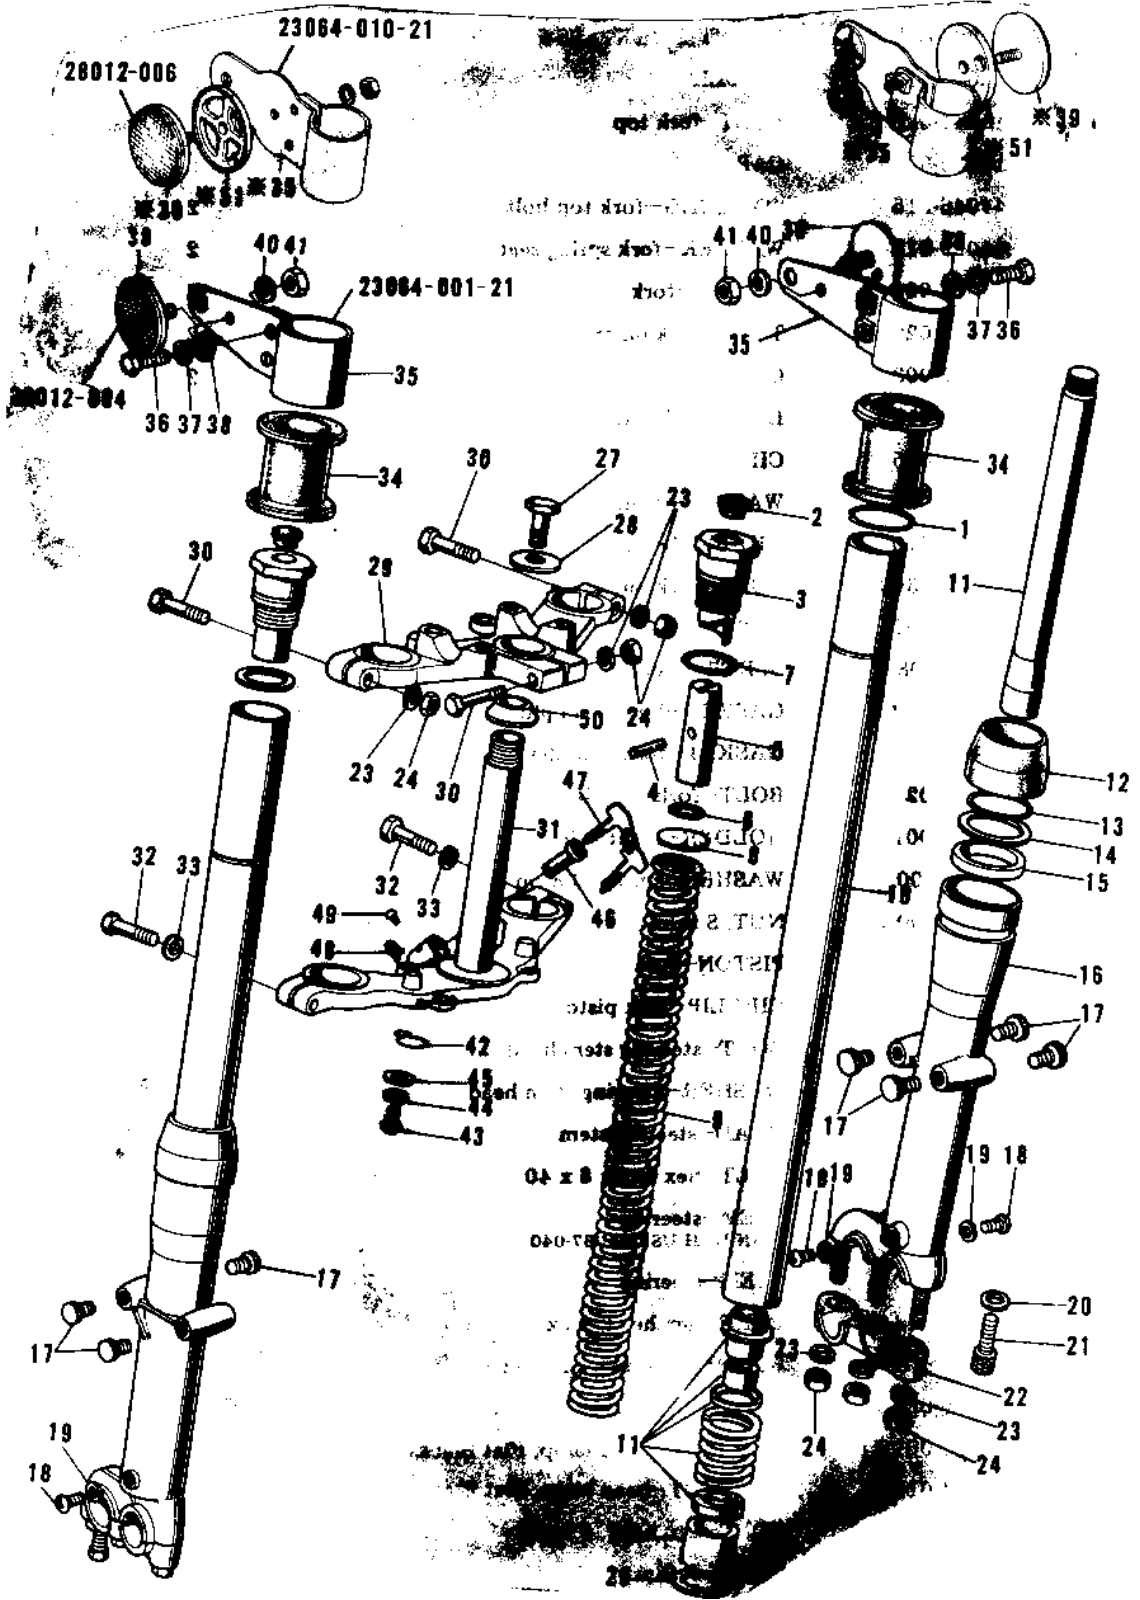

1975 F9-C PARTS DIAGRAM

FRONT FORK (72-73 F9/F9-A 350)

1975 F9-C PARTS LIST

FRONT FORK ('72-'73 F9/F9-A 350)

ITEM NAME	PART NUMBER	QUANTITY
FORK-FRONT,BUFF (Ref # 1~33)	44001-085-80	
FORK-FRONT (Ref # 1~33)	44001-103	
CIRCLIP (Ref # 1)	44044-009	
BOLT-FORK TOP (Ref # 2~6)	44041-030	
BOLT,FORK TOP (Ref # 2~6)	44041-047	
CAP CARB MOUNT HOLE (Ref # 2)	14039-001	
CAP-FORK TOP BOLT (Ref # 2)	44062-004	
'O' RING FORK TOP (Ref # 7)	44046-015	
WASHER-FORK SPRG SEA (Ref # 8)	44029-015	
SPRING-FORK (Ref # 9)	44026-028	
TUBE-FORK INNER (Ref # 10)	44013-022	
CYLINDER-FORK (Ref # 11)	44022-003	
DUST SHIELD (Ref # 12)	44010-017	
CIRCLIP OIL SEAL FIT (Ref # 13)	44044-005	
WASHER OIL SEAL FIT (Ref # 14)	44043-023	
OIL SEAL,FORK (Ref # 15)	44009-020	
CAP (Ref # 17)	44062-002	
SCREW PAN HEAD 4X8 (Ref # 18)	220B0408	
GASKET FORK DRAIN PL (Ref # 19)	44045-002	
GASKET FORK CYL BOLT (Ref # 20)	44045-030	
BOLT FORK CYLINDER (Ref # 21)	44041-027	
HOLDER-FRONT AXLE (Ref # 22)	44063-001	
HOLDER,FRNT AXLE,BUF (Ref # 22)	44063-001-80	
WASHER SPRING 8MM (Ref # 23)	461F0800	
NUT,8MM (Ref # 24)	311B0800	
PISTON FORK (Ref # 25)	44018-003	
CIRCLIP FORK PISTON (Ref # 26)	44044-008	
BOLT STRNG STEM HEAD (Ref # 27)	44041-007	
WASHER STRNG STEM HD (Ref # 28)	44043-016	

1975 F9-C PARTS LIST

FRONT FORK (72-73 F9/F9-A 350)

ITEM NAME	PART NUMBER	QUANTITY
KEY SET,#160 (Ref # 47)	27008-042-60	
KEY SET,#161 (Ref # 47)	27008-042-61	
KEY SET,#162 (Ref # 47)	27008-042-62	
KEY SET,#163 (Ref # 47)	27008-042-63	
KEY SET,#164 (Ref # 47)	27008-042-64	
CIRCLIP-STEERING LOC (Ref # 48)	92033-024	
SCREW RIVET (Ref # 49)	92099-001	
CONE STERNG BERG LOW (Ref # 50)	92047-010	
DAMPER RUBBER (Ref # 51)	92075-137	