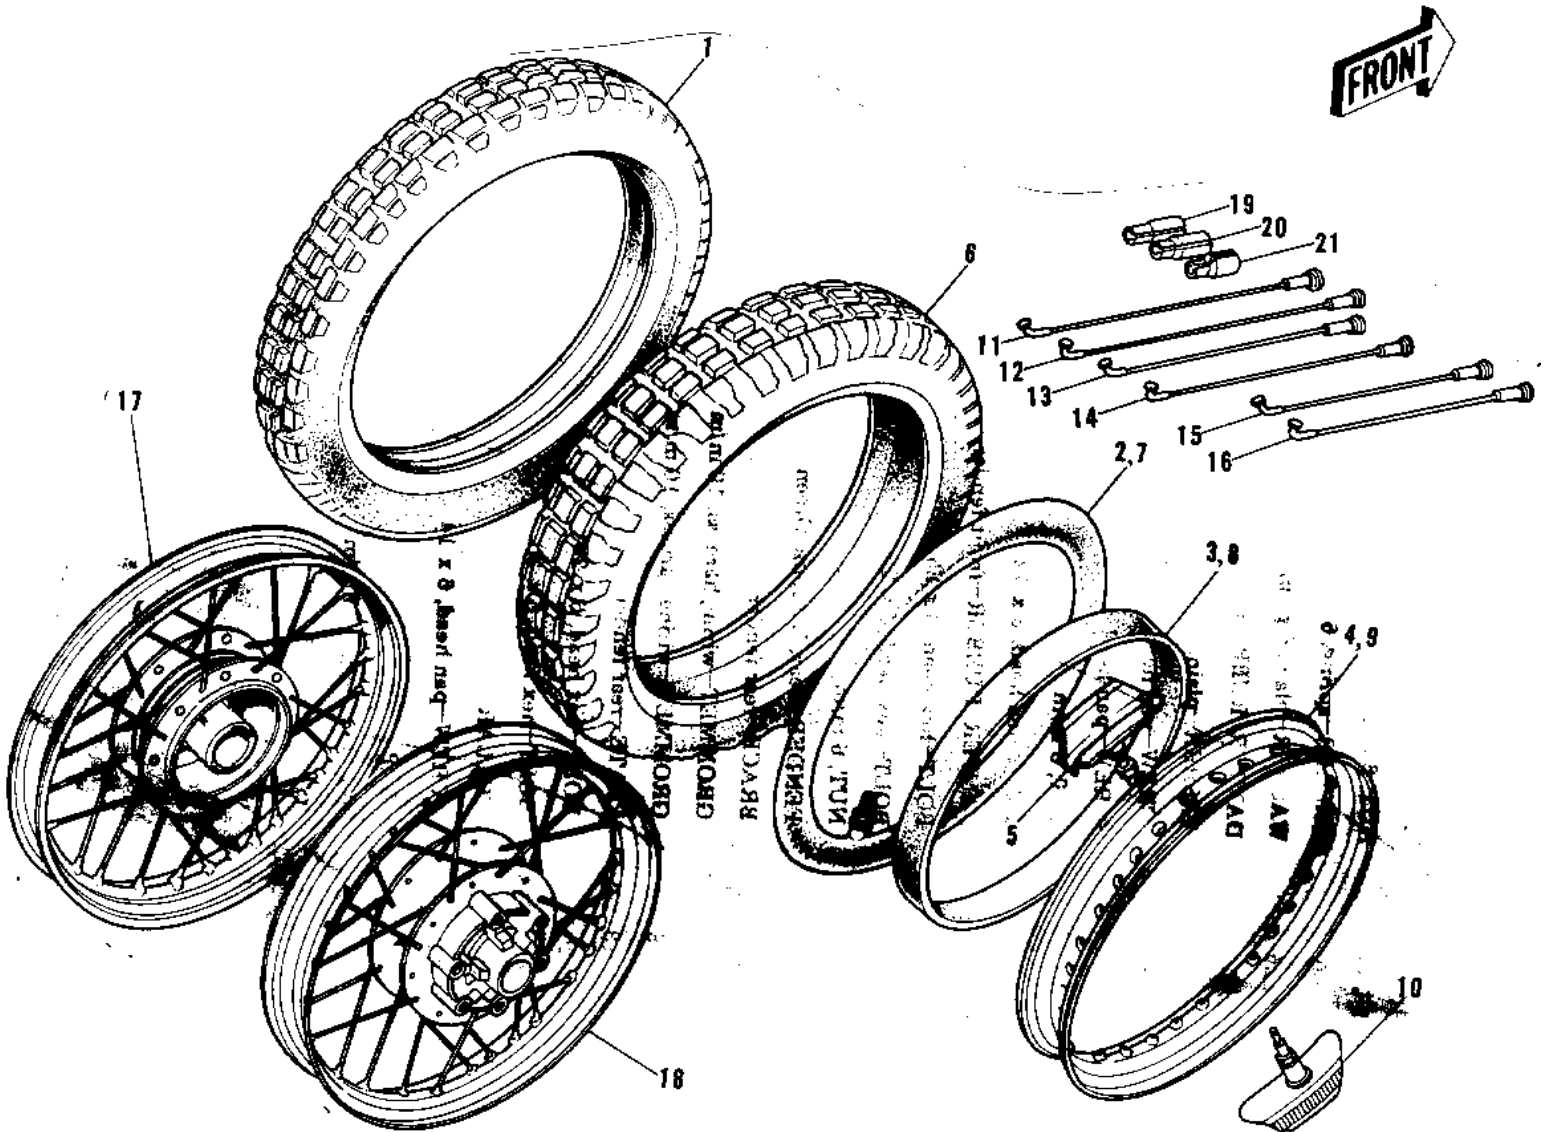

1972 F9 PARTS DIAGRAM

WHEELS/TIRES (72-'73 F9/F9-A 350)

1972 F9 PARTS LIST

WHEELS/TIRES ('72-'73 F9/F9-A 350)

ITEM NAME	PART NUMBER	QUANTITY
UNAVAILABLE IN PRICE BOOK (Ref # 1)	41019-008	1
TUBE,2.75/3.70-21 (Ref # 2)	41022-1021	1
BAND,RIM,3.00-21 (Ref # 3)	41023-1001	1
RIM,1.6AX21 (Ref # 4)	41025-050	1
PROTECTOR-BEAD 1.60A (Ref # 5)	41024-006	1
UNAVAILABLE IN PRICE BOOK (Ref # 6)	41019-002	1
UNAVAILABLE IN PRICE BOOK (Ref # 7)	41022-024	1
BAND,RIM,4.00/5.10-1 (Ref # 8)	41023-1006	1
RIM,1.85BX18W (Ref # 9)	41025-045	1
PROTECTOR-BEAD 1.85B (Ref # 10)	41024-007	2
SPOKE-ASY,FR INNER (Ref # 11)	41027-039	18
SPOKE-ASY,FR OUTER (Ref # 12)	41028-038	18
SPOKE-ASY,RR INNER L (Ref # 13)	41027-040	9
SPOKE-ASY,RR OUTER L (Ref # 14)	41028-039	9
SPOKE-ASY,RR INNER R (Ref # 15)	41027-041	9
SPOKE-ASY,FR OUTER L (Ref # 16)	41028-040	9
WHEEL ASSY/FRONT (Ref # 17)	41074-021	1
WHEEL ASSY-REAR (Ref # 18)	42048-018	1
WEIGHT,BALANCE,10G (Ref # 19)	41075-1007	AR
WEIGHT,BALANCE,20G (Ref # 20)	41075-1008	AR
WEIGHT,BALANCE,30G (Ref # 21)	41075-1009	AR