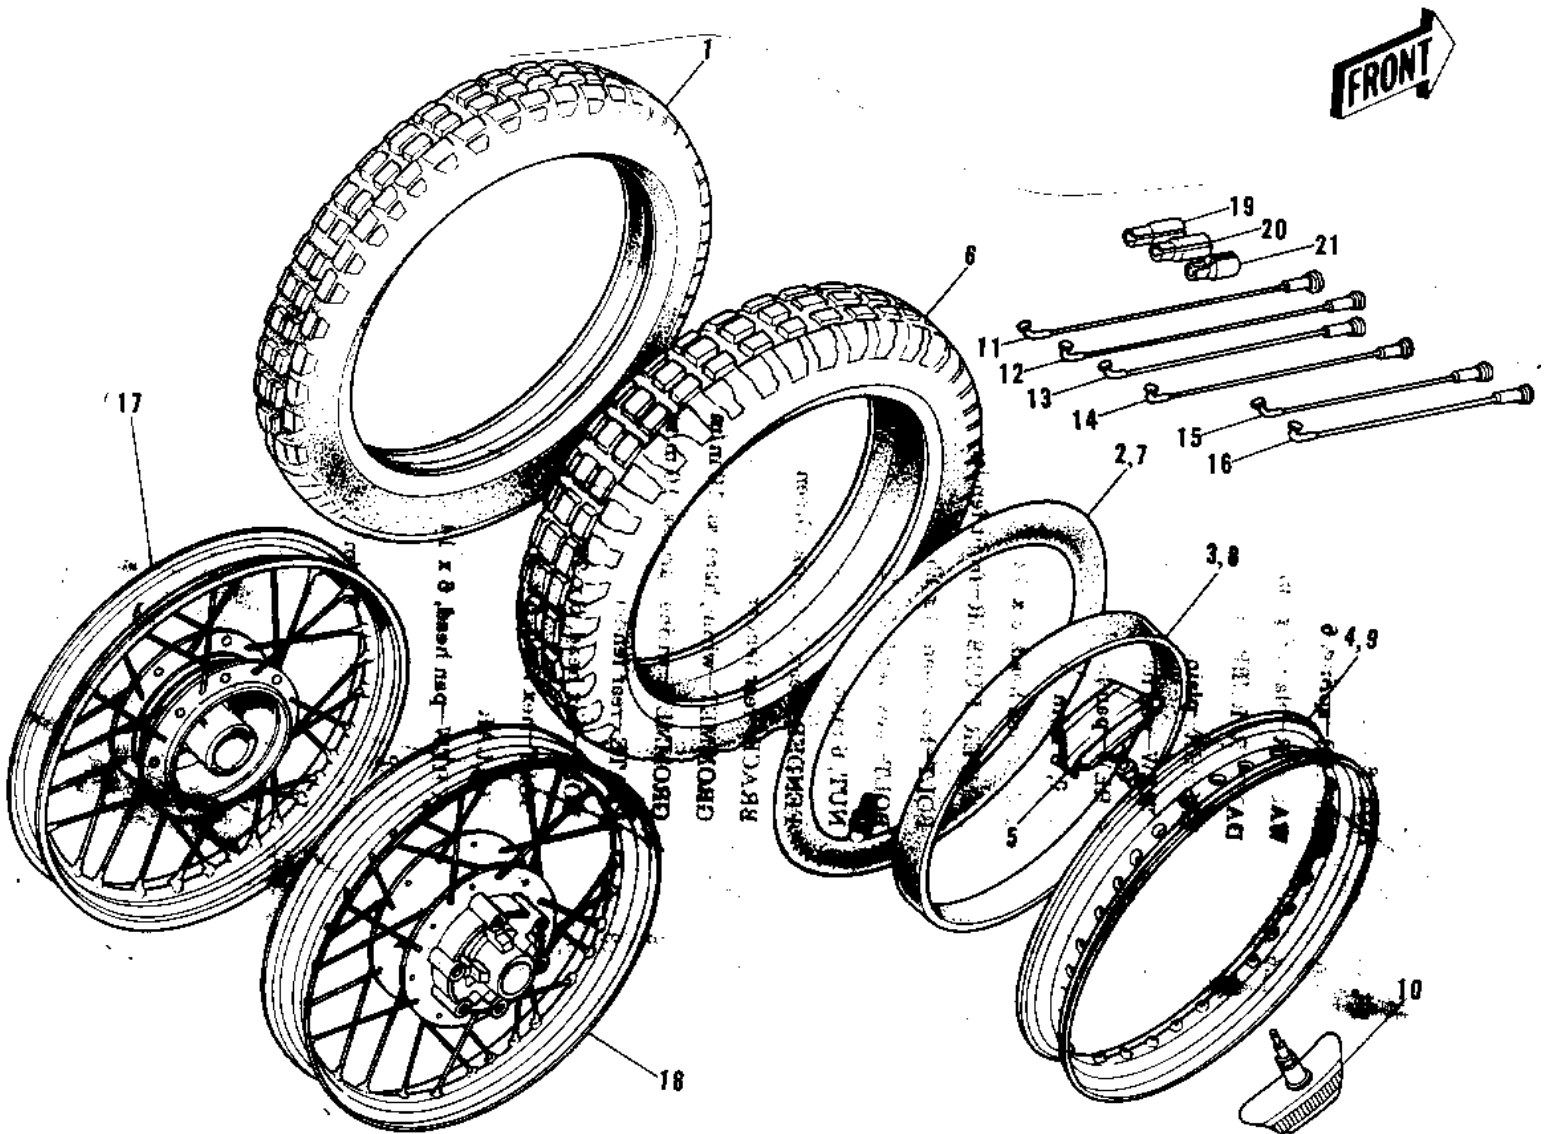

1975 F9-C PARTS DIAGRAM

WHEELS/TIRES (72-'73 F9/F9-A 350)

1975 F9-C PARTS LIST

WHEELS/TIRES ('72-'73 F9/F9-A 350)

ITEM NAME	PART NUMBER	QUANTITY
UNAVAILABLE IN PRICE BOOK (Ref # 1)	41019-008	
TUBE,2.75/3.70-21 (Ref # 2)	41022-1021	
BAND,RIM,3.00-21 (Ref # 3)	41023-1001	
RIM,1.6AX21 (Ref # 4)	41025-050	
PROTECTOR-BEAD 1.60A (Ref # 5)	41024-006	
UNAVAILABLE IN PRICE BOOK (Ref # 6)	41019-002	
UNAVAILABLE IN PRICE BOOK (Ref # 7)	41022-024	
BAND,RIM,4.00/5.10-1 (Ref # 8)	41023-1006	
RIM,1.85BX18W (Ref # 9)	41025-045	
PROTECTOR-BEAD 1.85B (Ref # 10)	41024-007	
SPOKE-ASY,FR INNER (Ref # 11)	41027-039	
SPOKE-ASY,FR OUTER (Ref # 12)	41028-038	
SPOKE-ASY,RR INNER L (Ref # 13)	41027-040	
SPOKE-ASY,RR OUTER L (Ref # 14)	41028-039	
SPOKE-ASY,RR INNER R (Ref # 15)	41027-041	
SPOKE-ASY,FR OUTER L (Ref # 16)	41028-040	
WHEEL ASSY/FRONT (Ref # 17)	41074-021	
WHEEL ASSY-REAR (Ref # 18)	42048-018	
WEIGHT,BALANCE,10G (Ref # 19)	41075-1007	
WEIGHT,BALANCE,20G (Ref # 20)	41075-1008	
WEIGHT,BALANCE,30G (Ref # 21)	41075-1009	