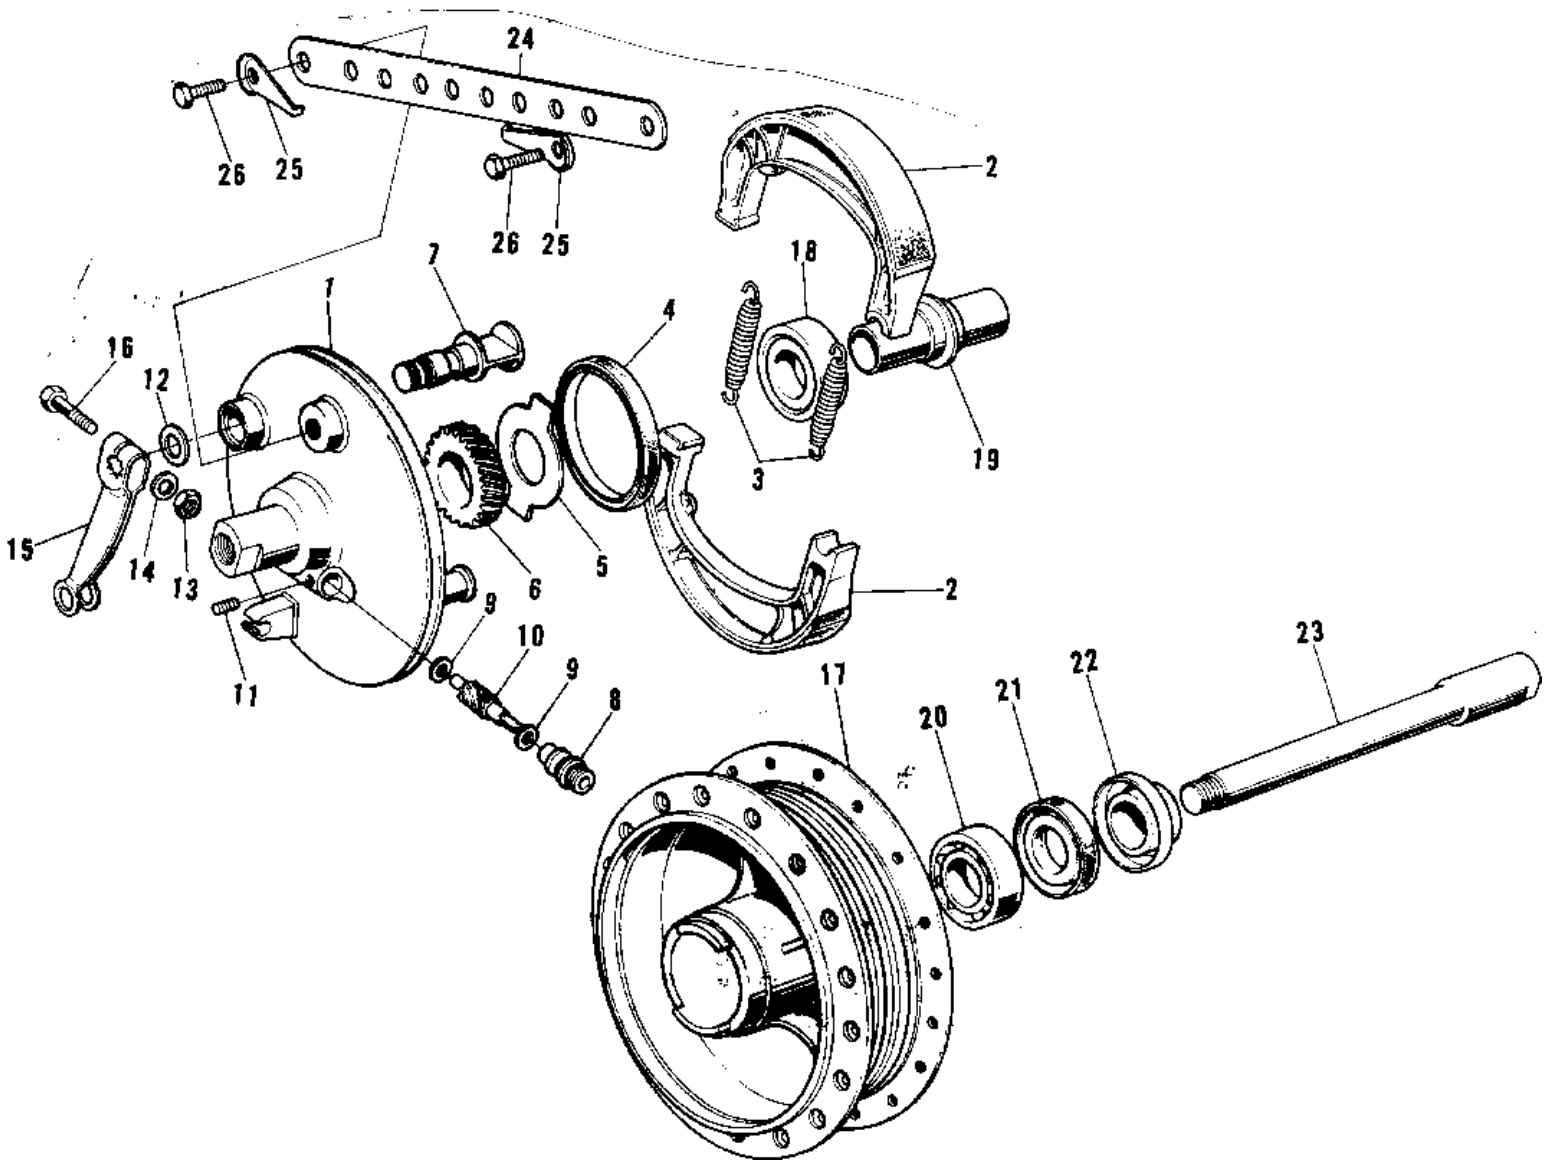

# 1972 F9 PARTS DIAGRAM

FRONT HUB/BRAKE (72-73 F9/F9-A 350)

# 1972 F9 PARTS LIST

FRONT HUB/BRAKE ('72-'73 F9/F9-A 350)

ITEM NAME	PART NUMBER	QUANTITY
PANEL-FRONT BRAKE (Ref # 1)	41043-025	1
PANEL-ASY,FR BRK (Ref # 1~16)	41035-024	1
PANEL-ASY,FR BRK BLK (Ref # 1~16)	41035-024-21	1
SHOE,BRAKE (Ref # 2)	42019-011	2
SPRING-BRAKE SHOE (Ref # 3)	42020-004	2
OIL SEAL F BRK PANEL (Ref # 4)	92050-010	1
RECIEVER GEAR (Ref # 5)	41064-003	1
GEAR-SPEEDOMETER (Ref # 6)	41059-011	1
CAM SHAFT,REAR BRAKE (Ref # 7)	42026-021	1
BUSH SPEEDMETER CABL (Ref # 8)	41062-001	1
WASHER THRST SPD PIN (Ref # 9)	41063-001	2
PINION-SPEEDOMETER (Ref # 10)	41060-010	1
SCREW-BUSHING NET (Ref # 11)	41070-004	1
PIN,SPRING (Ref # 11)	41082-001	1
DUST SHIELD BRAKE CA (Ref # 12)	41051-001	1
NUT 6MM (Ref # 13)	311B0600	1
WASHER PLAIN 6MM (Ref # 14)	410B0600	1
LEVER,REAR BRAKE CAM (Ref # 15)	42029-037	1
BOLT 6X35 (Ref # 16)	110R0635	1
BOLT-UPSET,6X35 (Ref # 16)	112G0635	AL
DRUM-ASSY,FR BRK (Ref # 17~21)	41034-022	1
BEARING BALL #6202Z (Ref # 18)	601B6202Z	1
SPACER FR HUB BEARIN (Ref # 19)	41039-004	1
BEARING BALL #6202 (Ref # 20)	601B6202	1
OIL SEAL RR BRK DRUM (Ref # 21)	92050-008	1
COLLAR FRONT HUB R.H (Ref # 22)	41069-004	1
AXLE-FRONT (Ref # 23)	41068-029	1
TORQUE LINK-FRNT BRK (Ref # 24)	43007-022	1
WASHER-LOCK (Ref # 25)	92088-012	2

# 1972 F9 PARTS LIST

FRONT HUB/BRAKE (72-73 F9/F9-A 350)

ITEM NAME	PART NUMBER	QUANTITY
BOLT-HEA HEAD,8X20 (Ref # 26)	92001-086	2