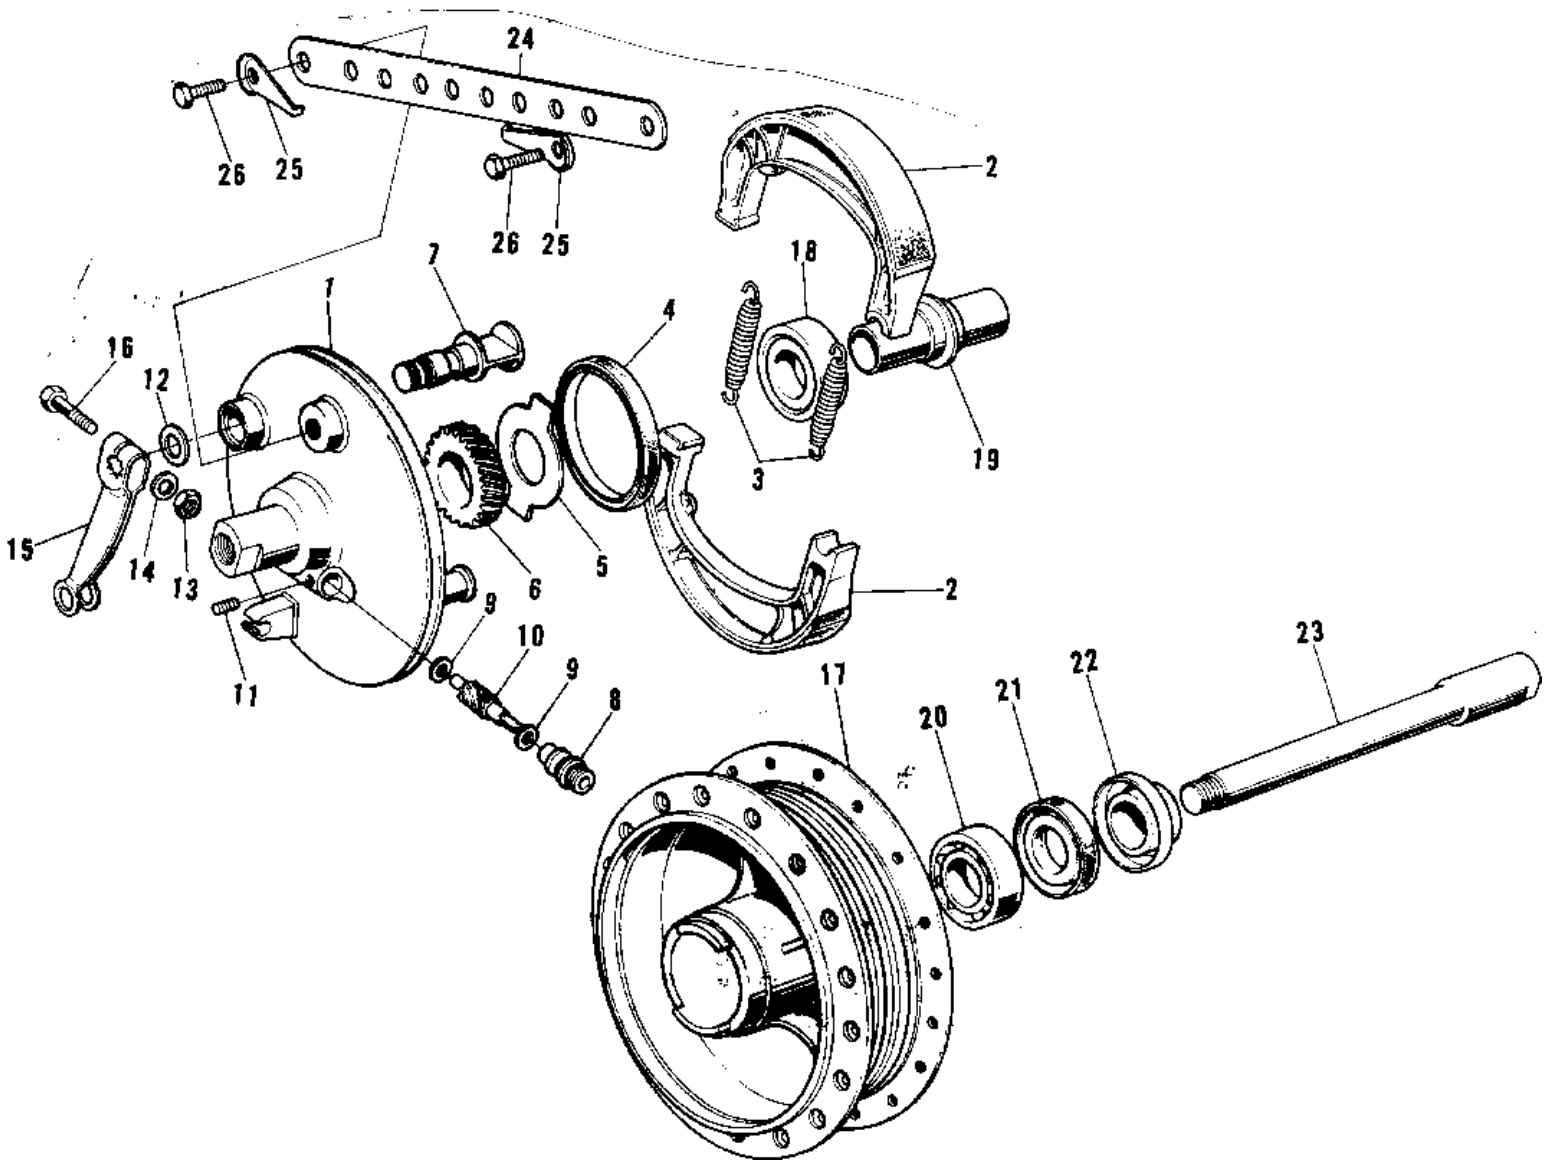

1975 F9-C PARTS DIAGRAM

FRONT HUB/BRAKE ('72-'73 F9/F9-A 350)

1975 F9-C PARTS LIST

FRONT HUB/BRAKE ('72-'73 F9/F9-A 350)

ITEM NAME	PART NUMBER	QUANTITY
PANEL-FRONT BRAKE (Ref # 1)	41043-025	
PANEL-ASY,FR BRK (Ref # 1~16)	41035-024	
PANEL-ASY,FR BRK BLK (Ref # 1~16)	41035-024-21	
SHOE,BRAKE (Ref # 2)	42019-011	
SPRING-BRAKE SHOE (Ref # 3)	42020-004	
OIL SEAL F BRK PANEL (Ref # 4)	92050-010	
RECIEVER GEAR (Ref # 5)	41064-003	
GEAR-SPEEDOMETER (Ref # 6)	41059-011	
CAM SHAFT,REAR BRAKE (Ref # 7)	42026-021	
BUSH SPEEDMETER CABL (Ref # 8)	41062-001	
WASHER THRST SPD PIN (Ref # 9)	41063-001	
PINION-SPEEDOMETER (Ref # 10)	41060-010	
SCREW-BUSHING NET (Ref # 11)	41070-004	
PIN,SPRING (Ref # 11)	41082-001	
DUST SHIELD BRAKE CA (Ref # 12)	41051-001	
NUT 6MM (Ref # 13)	311B0600	
WASHER PLAIN 6MM (Ref # 14)	410B0600	
LEVER,REAR BRAKE CAM (Ref # 15)	42029-037	
BOLT 6X35 (Ref # 16)	110R0635	
BOLT-UPSET,6X35 (Ref # 16)	112G0635	
DRUM-ASSY,FR BRK (Ref # 17~21)	41034-022	
BEARING BALL #6202Z (Ref # 18)	601B6202Z	
SPACER FR HUB BEARIN (Ref # 19)	41039-004	
BEARING BALL #6202 (Ref # 20)	601B6202	
OIL SEAL RR BRK DRUM (Ref # 21)	92050-008	
COLLAR FRONT HUB R.H (Ref # 22)	41069-004	
AXLE-FRONT (Ref # 23)	41068-029	
TORQUE LINK-FRNT BRK (Ref # 24)	43007-022	
WASHER-LOCK (Ref # 25)	92088-012	

1975 F9-C PARTS LIST

FRONT HUB/BRAKE ('72-'73 F9/F9-A 350)

ITEM NAME	PART NUMBER	QUANTITY
BOLT-HEA HEAD,8X20 (Ref # 26)	92001-086	