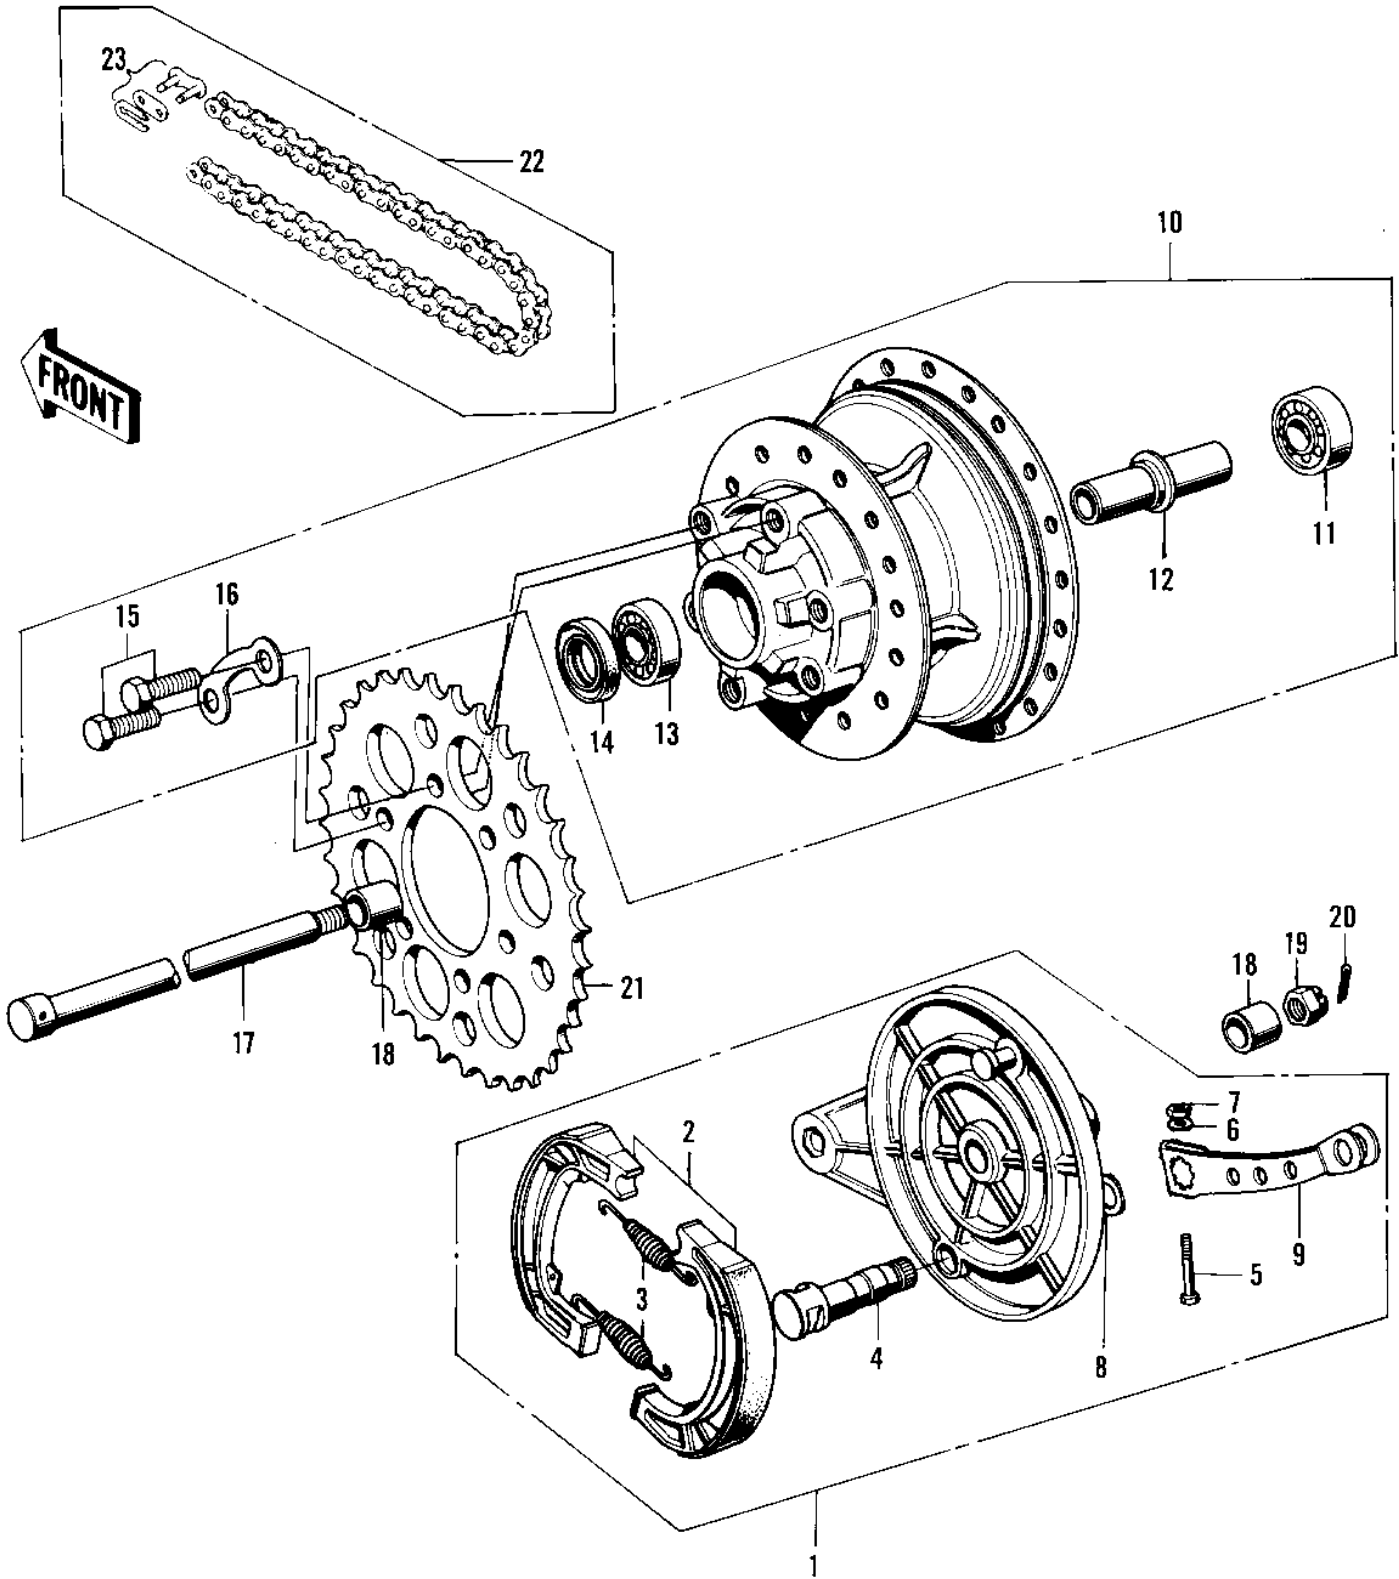

# 1974 F9-B PARTS DIAGRAM

REAR HUB/BRAKE/CHAIN ('72-'73 F9/F9-A 35)

R  
—

## 1974 F9-B PARTS LIST

REAR HUB/BRAKE/CHAIN ('72-'73 F9/F9-A 35)

ITEM NAME	PART NUMBER	QUANTITY
PANEL-ASY,RR BRK,BLK (Ref # 1)	42006-016-21	
PANEL-ASY,RR BRK,BLK (Ref # 1)	42006-016-21	
.SHOE,BRAKE (Ref # 2)	42019-011	
SHOE,BRAKE (Ref # 2)	42019-011	
.SPRING-BRAKE SHOE (Ref # 3)	42020-004	
.CAM SHAFT,REAR BRAKE (Ref # 4)	42026-021	
CAM SHAFT,REAR BRAKE (Ref # 4)	42026-021	
.BOLT-UPSET,6X40 (Ref # 5)	112G0640	
.WASHER PLAIN 6MM (Ref # 6)	411B0600	
.NUT 6MM (Ref # 7)	311B0600	
.DUST SHIELD BRAKE CA (Ref # 8)	41051-001	
.LEVER,REAR BRAKE CAM (Ref # 9)	42029-037	
LEVER,REAR BRAKE CAM (Ref # 9)	42029-037	
DRUM ASSY-REAR BRAKE (Ref # 10)	42005-028	
DRUM ASSY,RR BRK,BUF (Ref # 10)	42005-039-80	
.BEARING BALL #6303Z (Ref # 11)	601B6303Z	
.SPACER-RR HUB BEARIN (Ref # 12)	42010-015	
.BEARING BALL #6303 (Ref # 13)	601B6303	
.OIL SEAL FRONT AXLE (Ref # 14)	654A254708	
.BOLT-HEX HEAD,10X25 (Ref # 15)	92001-087	
.WASHER LOCK (Ref # 16)	92088-007	
AXLE-REAR (Ref # 17)	42031-030	
AXLE-REAR (Ref # 17)	42031-036	
COLLAR-REAR AXLE (Ref # 18)	42032-031	
NUT CASTLE 16M/M (Ref # 19)	42045-014	
PIN-COTTER,4.0X35 (Ref # 20)	550D4035	
REAR SPROCKET 41T (Ref # 21)	42041-080	
REAR SPROCKET,41T (Ref # 21)	42041-111	
RR SPROCKET 43T (OPT (Ref # 21)	42041-089	

## 1974 F9-B PARTS LIST

REAR HUB/BRAKE/CHAIN ('72-'73 F9/F9-A 35)

ITEM NAME	PART NUMBER	QUANTITY
REAR SPROCKET,43T (Ref # 21)	42041-112	
REAR SPROCKET,45T (Ref # 21)	42041-088	
REAR SPROCKET,45T (Ref # 21)	42041-113	
RR SPROCKET 47T (OPT (Ref # 21)	42041-090	
REAR SPROCKET,47T (Ref # 21)	42041-114	
UNAVAILABLE IN PRICE BOOK (Ref # 22)	695Z5294	
CHAIN,525X94 SH (Ref # 22)	92057-029	
DR CHAIN 525X92H (Ref # 22)	695X5292	
CHAIN JOINT 525 (Ref # 23)	92058-006	