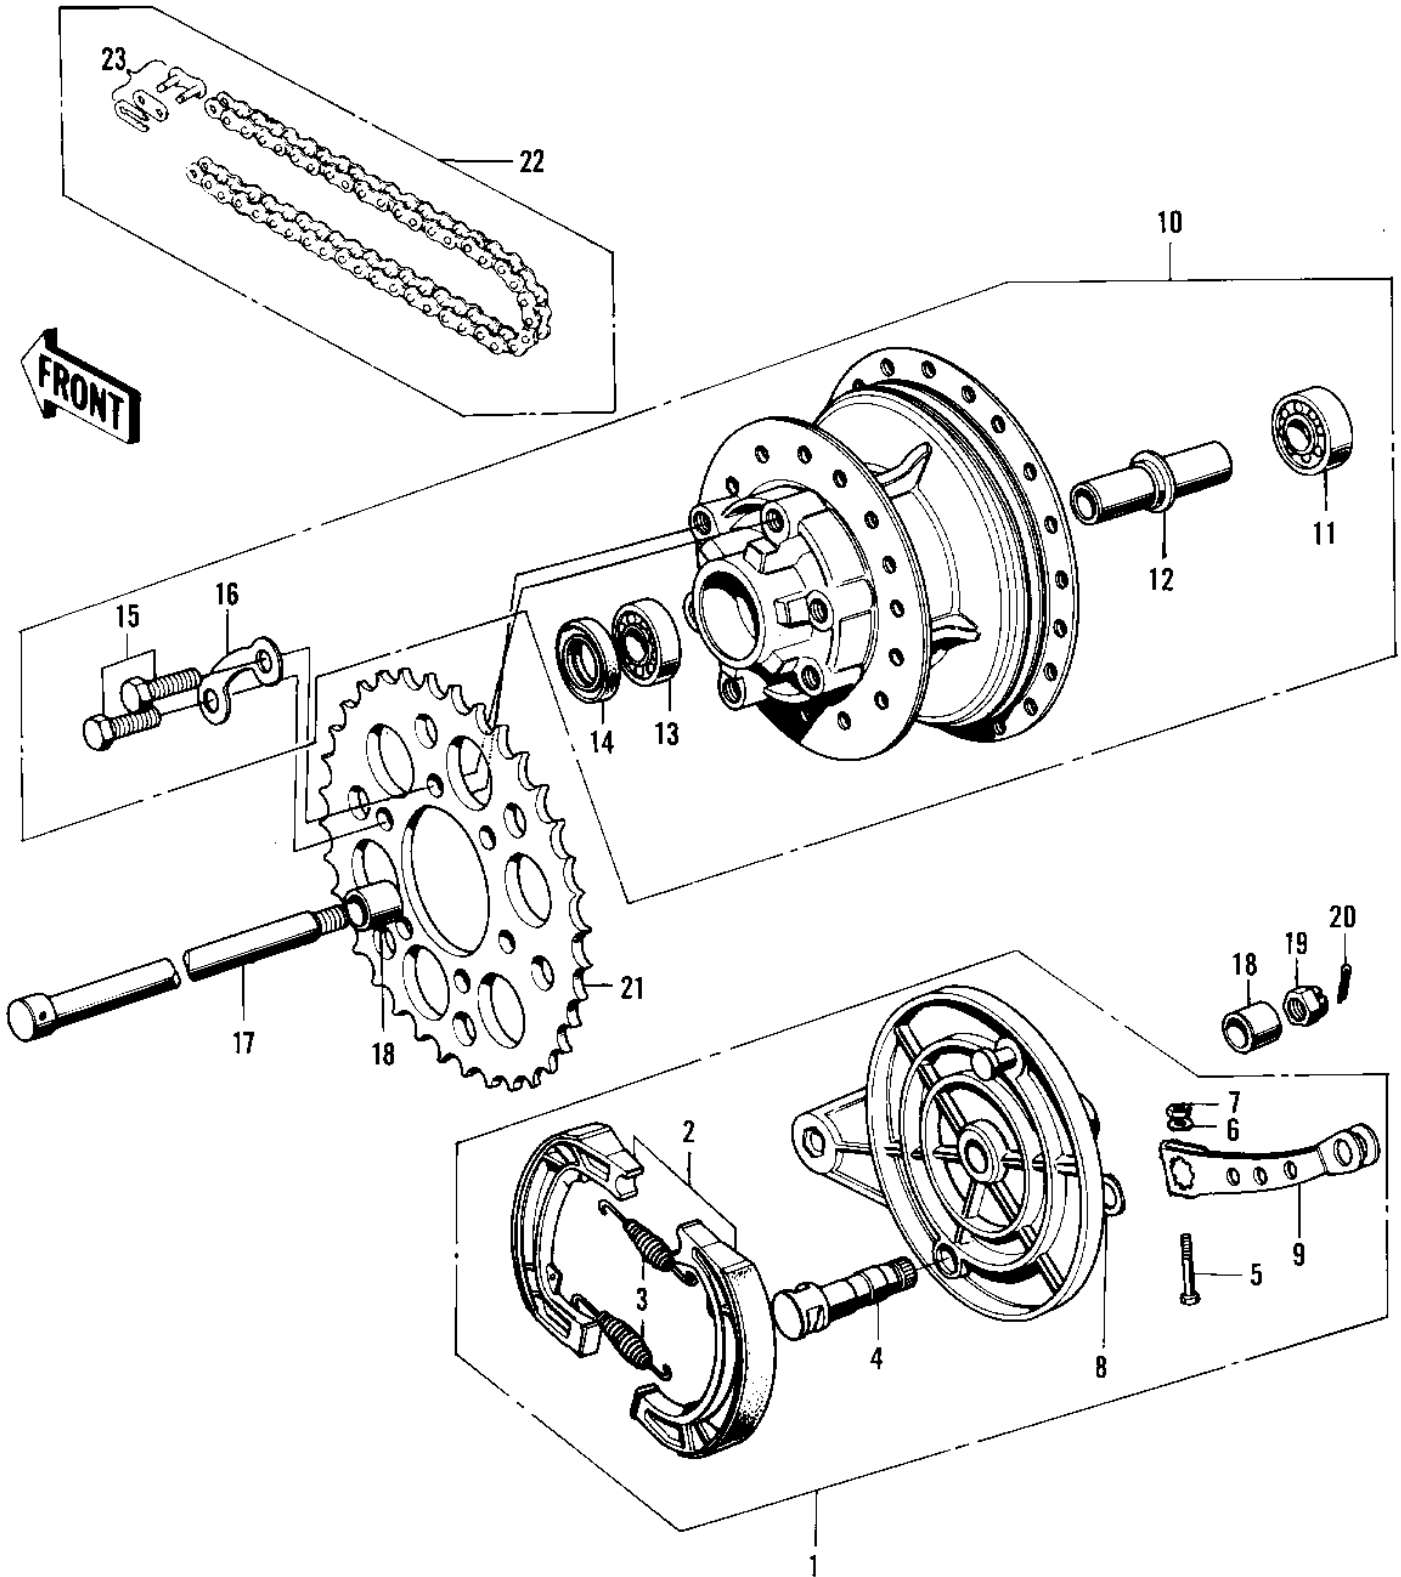

1975 F9-C PARTS DIAGRAM

REAR HUB/BRAKE/CHAIN (72-'73 F9/F9-A 35)

R
—

1975 F9-C PARTS LIST

REAR HUB/BRAKE/CHAIN ('72-'73 F9/F9-A 35)

ITEM NAME	PART NUMBER	QUANTITY
PANEL-ASY,RR BRK,BLK (Ref # 1)	42006-016-21	
PANEL-ASY,RR BRK,BLK (Ref # 1)	42006-016-21	
.SHOE,BRAKE (Ref # 2)	42019-011	
SHOE,BRAKE (Ref # 2)	42019-011	
.SPRING-BRAKE SHOE (Ref # 3)	42020-004	
.CAM SHAFT,REAR BRAKE (Ref # 4)	42026-021	
CAM SHAFT,REAR BRAKE (Ref # 4)	42026-021	
.BOLT-UPSET,6X40 (Ref # 5)	112G0640	
.WASHER PLAIN 6MM (Ref # 6)	411B0600	
.NUT 6MM (Ref # 7)	311B0600	
.DUST SHIELD BRAKE CA (Ref # 8)	41051-001	
.LEVER,REAR BRAKE CAM (Ref # 9)	42029-037	
LEVER,REAR BRAKE CAM (Ref # 9)	42029-037	
DRUM ASSY-REAR BRAKE (Ref # 10)	42005-028	
DRUM ASSY,RR BRK,BUF (Ref # 10)	42005-039-80	
.BEARING BALL #6303Z (Ref # 11)	601B6303Z	
.SPACER-RR HUB BEARIN (Ref # 12)	42010-015	
.BEARING BALL #6303 (Ref # 13)	601B6303	
.OIL SEAL FRONT AXLE (Ref # 14)	654A254708	
.BOLT-HEX HEAD,10X25 (Ref # 15)	92001-087	
.WASHER LOCK (Ref # 16)	92088-007	
AXLE-REAR (Ref # 17)	42031-030	
AXLE-REAR (Ref # 17)	42031-036	
COLLAR-REAR AXLE (Ref # 18)	42032-031	
NUT CASTLE 16M/M (Ref # 19)	42045-014	
PIN-COTTER,4.0X35 (Ref # 20)	550D4035	
REAR SPROCKET 41T (Ref # 21)	42041-080	
REAR SPROCKET,41T (Ref # 21)	42041-111	
RR SPROCKET 43T (OPT (Ref # 21)	42041-089	

1975 F9-C PARTS LIST

REAR HUB/BRAKE/CHAIN ('72-'73 F9/F9-A 35)

ITEM NAME	PART NUMBER	QUANTITY
REAR SPROCKET,43T (Ref # 21)	42041-112	
REAR SPROCKET,45T (Ref # 21)	42041-088	
REAR SPROCKET,45T (Ref # 21)	42041-113	
RR SPROCKET 47T (OPT (Ref # 21)	42041-090	
REAR SPROCKET,47T (Ref # 21)	42041-114	
UNAVAILABLE IN PRICE BOOK (Ref # 22)	695Z5294	
CHAIN,525X94 SH (Ref # 22)	92057-029	
DR CHAIN 525X92H (Ref # 22)	695X5292	
CHAIN JOINT 525 (Ref # 23)	92058-006	