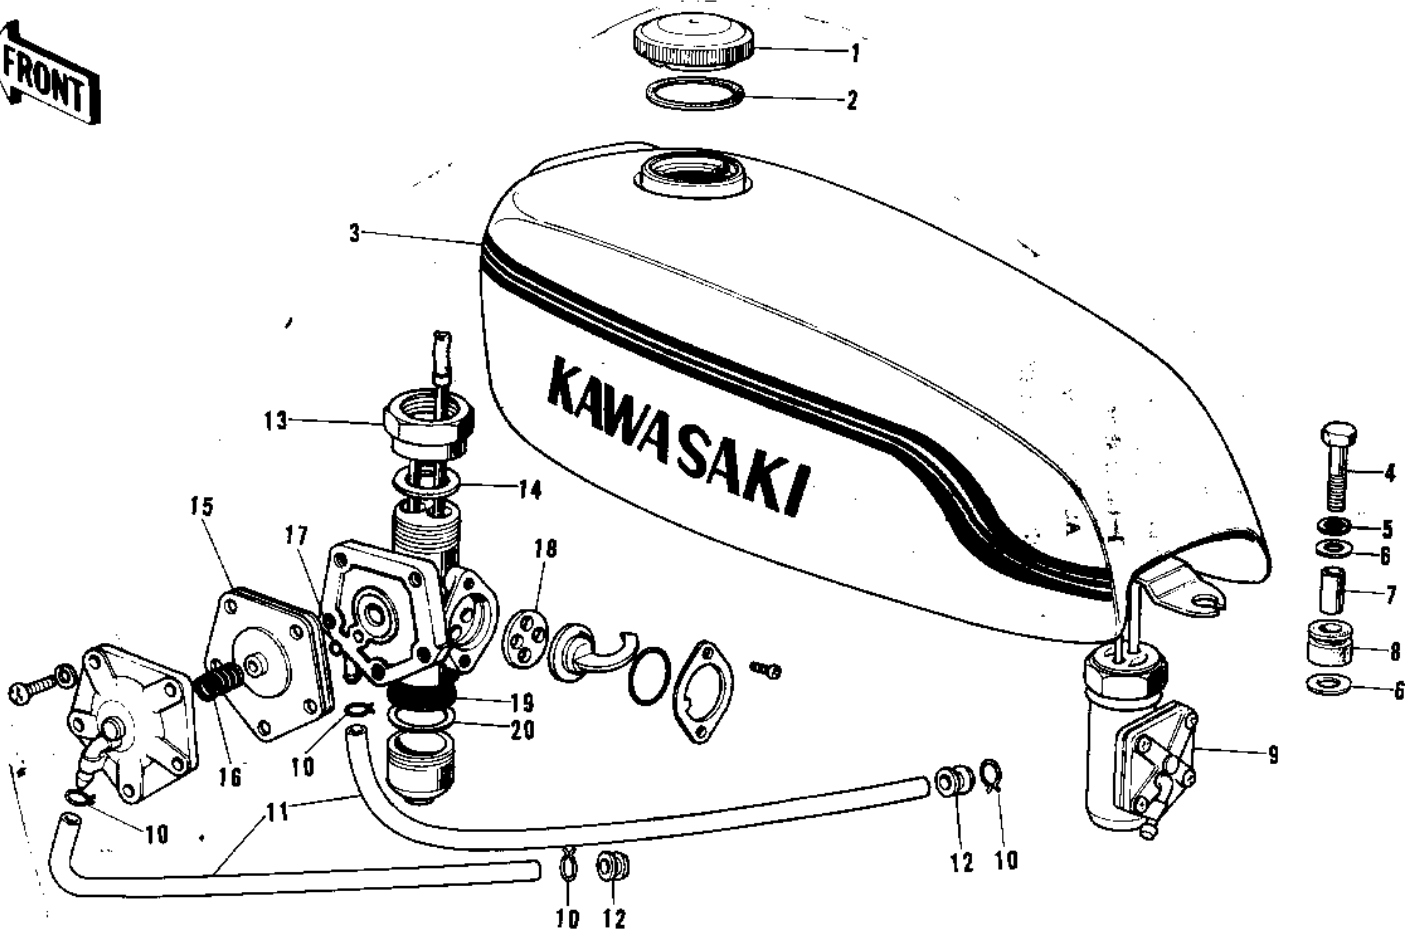

1972 F9 PARTS DIAGRAM

FUEL TANK (F9)

1972 F9 PARTS LIST

FUEL TANK (F9)

ITEM NAME	PART NUMBER	QUANTITY
CAP FUEL TANK (Ref # 1)	51049-008	1
GASKET-FUEL TANK CAP (Ref # 2)	51059-007	1
FUEL TANK,L.GREEN (Ref # 3)	51001-055-70	1
TANK,FUEL,L.GREEN (Ref # 3,21~2)	51002-010-90	1
BOLT,FLANGED,8X35 (Ref # 4)	92001-1577	1
WASHER SPRING 8MM (Ref # 5)	461F0800	1
WASHER FUEL TANK FIT (Ref # 6)	92022-035	2
SPACER FUEL TANK REA (Ref # 7)	92027-034	1
DAMPER RUBB TANK REA (Ref # 8)	92075-030	1
COCK ASSY,FUEL (Ref # 9)	51023-048	1
CLAMP FUEL PIPE (Ref # 10)	92037-010	4
PIPE-OIL (Ref # 11)	92059-072	2
GROMMET PIPE (Ref # 12)	92071-038	2
FUEL COCK JOINT NUT (Ref # 13)	51035-008	1
GASKET-FUEL COCK JON (Ref # 14)	92065-066	1
DIAPHRAGM ASSY (Ref # 15)	51069-002	1
SPRING-DIAPHRAGM (Ref # 16)	92081-072	1
GASKET (Ref # 17)	92065-052	1
GASKET-FUEL COCK LEV (Ref # 18)	92065-065	1
STRAINER FUEL (Ref # 19)	51038-006	1
GASKET FUEL COCK CUP (Ref # 20)	51037-009	1
TANK,FUEL,L.GREEN (Ref # 21)	51001-078-90	1
BOLT-SMALL-UPSET,8X1 (Ref # 22)	115G0818	1
WASHER SPRING 8MM (Ref # 23)	461F0800	1
BRACKET,FUEL TANK (Ref # 24)	32052-046	1
BAND,FUEL TANK (Ref # 25)	92072-049	1
DECAL,L.H FUEL TANK (Ref # 26)	56013-050	1
DECAL,R.H FUEL TANK (Ref # 27)	56014-040	1
DECAL,TOP FUEL TANK (Ref # 28)	56027-120	1