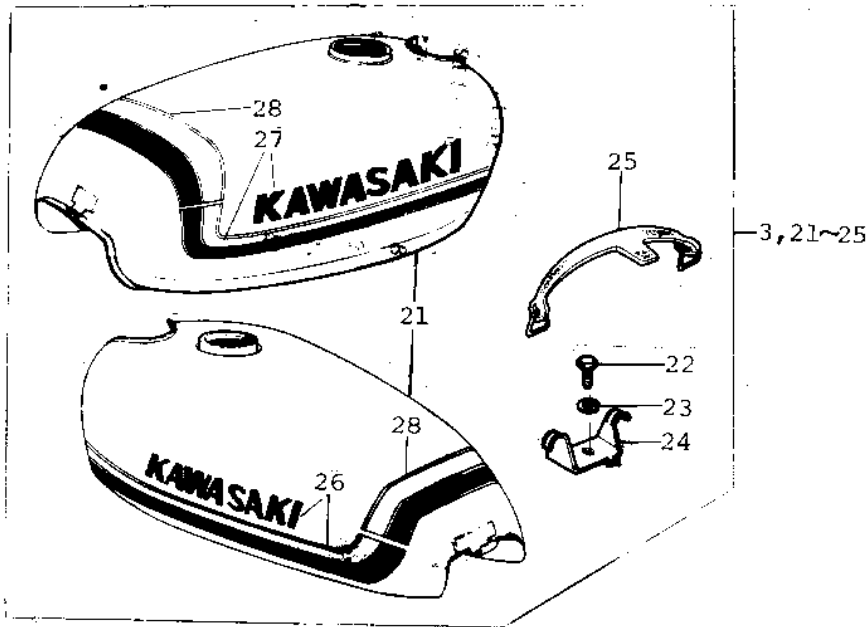

1972 F9 PARTS DIAGRAM

FUEL TANK (F9)

1972 F9 PARTS LIST

FUEL TANK (F9)

ITEM NAME	PART NUMBER	QUANTITY
CAP FUEL TANK (Ref # 1)	51049-008	1
GASKET-FUEL TANK CAP (Ref # 2)	51059-007	1
FUEL TANK,L.GREEN (Ref # 3)	51001-055-70	1
TANK,FUEL,L.GREEN (Ref # 3,21~2)	51002-010-90	1
BOLT,FLANGED,8X35 (Ref # 4)	92001-1577	1
WASHER SPRING 8MM (Ref # 5)	461F0800	1
WASHER FUEL TANK FIT (Ref # 6)	92022-035	2
SPACER FUEL TANK REA (Ref # 7)	92027-034	1
DAMPER RUBB TANK REA (Ref # 8)	92075-030	1
COCK ASSY,FUEL (Ref # 9)	51023-048	1
CLAMP FUEL PIPE (Ref # 10)	92037-010	4
PIPE-OIL (Ref # 11)	92059-072	2
GROMMET PIPE (Ref # 12)	92071-038	2
FUEL COCK JOINT NUT (Ref # 13)	51035-008	1
GASKET-FUEL COCK JON (Ref # 14)	92065-066	1
DIAPHRAGM ASSY (Ref # 15)	51069-002	1
SPRING-DIAPHRAGM (Ref # 16)	92081-072	1
GASKET (Ref # 17)	92065-052	1
GASKET-FUEL COCK LEV (Ref # 18)	92065-065	1
STRAINER FUEL (Ref # 19)	51038-006	1
GASKET FUEL COCK CUP (Ref # 20)	51037-009	1
TANK,FUEL,L.GREEN (Ref # 21)	51001-078-90	1
BOLT-SMALL-UPSET,8X1 (Ref # 22)	115G0818	1
WASHER SPRING 8MM (Ref # 23)	461F0800	1
BRACKET,FUEL TANK (Ref # 24)	32052-046	1
BAND,FUEL TANK (Ref # 25)	92072-049	1
DECAL,L.H FUEL TANK (Ref # 26)	56013-050	1
DECAL,R.H FUEL TANK (Ref # 27)	56014-040	1
DECAL,TOP FUEL TANK (Ref # 28)	56027-120	1