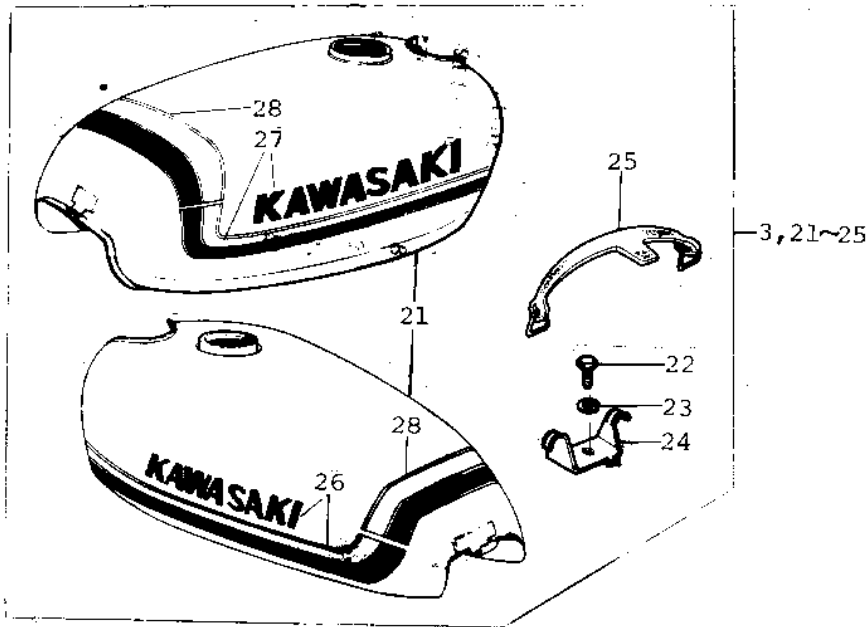

1975 F9-C PARTS DIAGRAM

FUEL TANK (F9)

1975 F9-C PARTS LIST

FUEL TANK (F9)

ITEM NAME	PART NUMBER	QUANTITY
CAP FUEL TANK (Ref # 1)	51049-008	
GASKET-FUEL TANK CAP (Ref # 2)	51059-007	
FUEL TANK,L.GREEN (Ref # 3)	51001-055-70	
TANK,FUEL,L.GREEN (Ref # 3,21~2)	51002-010-90	
BOLT,FLANGED,8X35 (Ref # 4)	92001-1577	
WASHER SPRING 8MM (Ref # 5)	461F0800	
WASHER FUEL TANK FIT (Ref # 6)	92022-035	
SPACER FUEL TANK REA (Ref # 7)	92027-034	
DAMPER RUBB TANK REA (Ref # 8)	92075-030	
COCK ASSY,FUEL (Ref # 9)	51023-048	
CLAMP FUEL PIPE (Ref # 10)	92037-010	
PIPE-OIL (Ref # 11)	92059-072	
GROMMET PIPE (Ref # 12)	92071-038	
FUEL COCK JOINT NUT (Ref # 13)	51035-008	
GASKET-FUEL COCK JON (Ref # 14)	92065-066	
DIAPHRAGM ASSY (Ref # 15)	51069-002	
SPRING-DIAPHRAGM (Ref # 16)	92081-072	
GASKET (Ref # 17)	92065-052	
GASKET-FUEL COCK LEV (Ref # 18)	92065-065	
STRAINER FUEL (Ref # 19)	51038-006	
GASKET FUEL COCK CUP (Ref # 20)	51037-009	
TANK,FUEL,L.GREEN (Ref # 21)	51001-078-90	
BOLT-SMALL-UPSET,8X1 (Ref # 22)	115G0818	
WASHER SPRING 8MM (Ref # 23)	461F0800	
BRACKET,FUEL TANK (Ref # 24)	32052-046	
BAND,FUEL TANK (Ref # 25)	92072-049	
DECAL,L.H FUEL TANK (Ref # 26)	56013-050	
DECAL,R.H FUEL TANK (Ref # 27)	56014-040	
DECAL,TOP FUEL TANK (Ref # 28)	56027-120	