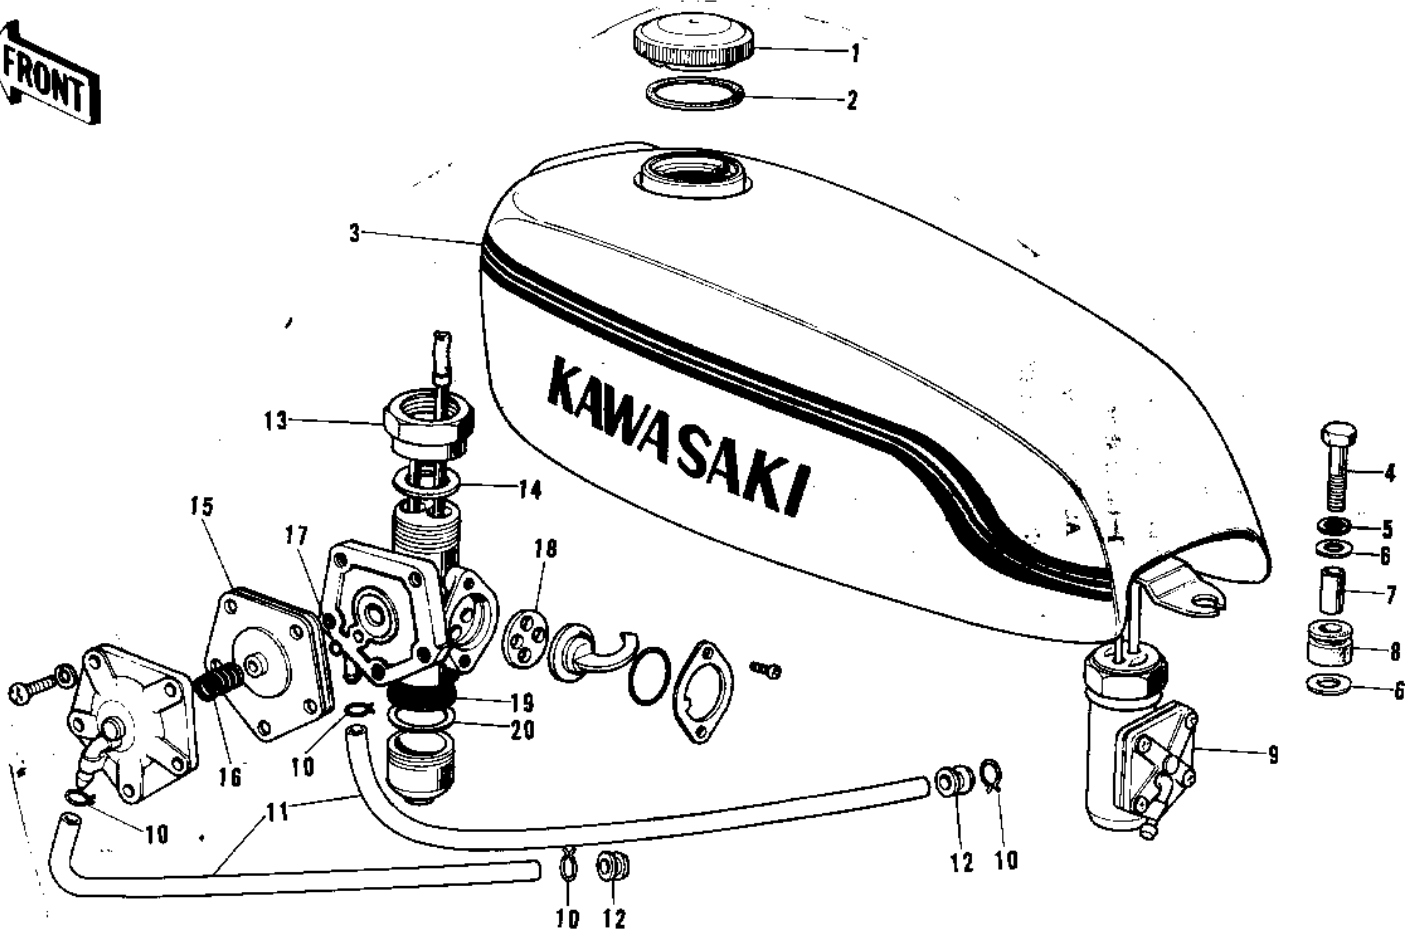

1975 F9-C PARTS DIAGRAM

FUEL TANK (F9)

1975 F9-C PARTS LIST

FUEL TANK (F9)

ITEM NAME	PART NUMBER	QUANTITY
CAP FUEL TANK (Ref # 1)	51049-008	
GASKET-FUEL TANK CAP (Ref # 2)	51059-007	
FUEL TANK,L.GREEN (Ref # 3)	51001-055-70	
TANK,FUEL,L.GREEN (Ref # 3,21~2)	51002-010-90	
BOLT,FLANGED,8X35 (Ref # 4)	92001-1577	
WASHER SPRING 8MM (Ref # 5)	461F0800	
WASHER FUEL TANK FIT (Ref # 6)	92022-035	
SPACER FUEL TANK REA (Ref # 7)	92027-034	
DAMPER RUBB TANK REA (Ref # 8)	92075-030	
COCK ASSY,FUEL (Ref # 9)	51023-048	
CLAMP FUEL PIPE (Ref # 10)	92037-010	
PIPE-OIL (Ref # 11)	92059-072	
GROMMET PIPE (Ref # 12)	92071-038	
FUEL COCK JOINT NUT (Ref # 13)	51035-008	
GASKET-FUEL COCK JON (Ref # 14)	92065-066	
DIAPHRAGM ASSY (Ref # 15)	51069-002	
SPRING-DIAPHRAGM (Ref # 16)	92081-072	
GASKET (Ref # 17)	92065-052	
GASKET-FUEL COCK LEV (Ref # 18)	92065-065	
STRAINER FUEL (Ref # 19)	51038-006	
GASKET FUEL COCK CUP (Ref # 20)	51037-009	
TANK,FUEL,L.GREEN (Ref # 21)	51001-078-90	
BOLT-SMALL-UPSET,8X1 (Ref # 22)	115G0818	
WASHER SPRING 8MM (Ref # 23)	461F0800	
BRACKET,FUEL TANK (Ref # 24)	32052-046	
BAND,FUEL TANK (Ref # 25)	92072-049	
DECAL,L.H FUEL TANK (Ref # 26)	56013-050	
DECAL,R.H FUEL TANK (Ref # 27)	56014-040	
DECAL,TOP FUEL TANK (Ref # 28)	56027-120	