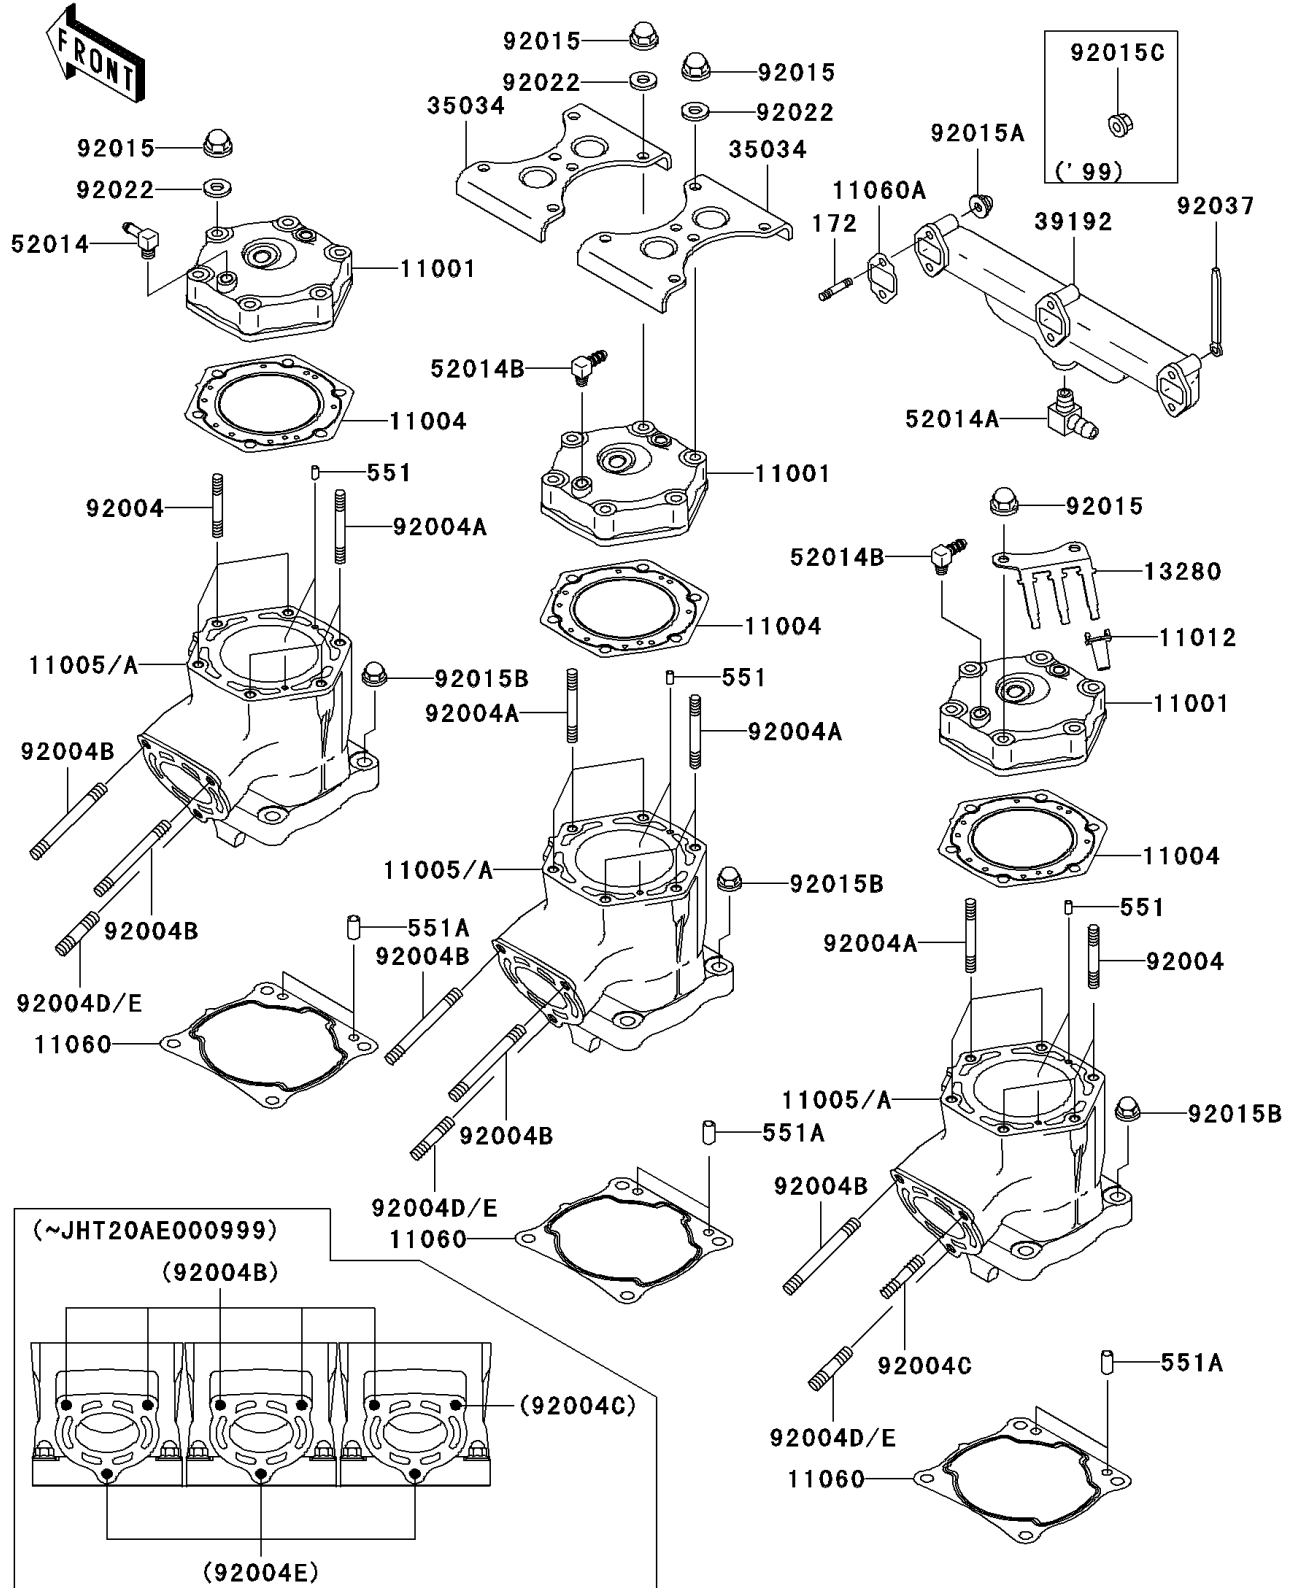

2001 Ultra 150 PARTS DIAGRAM

Cylinder Head/Cylinder

E1110

2001 Ultra 150 PARTS LIST

Cylinder Head/Cylinder

ITEM NAME	PART NUMBER	QUANTITY
-----------	-------------	----------