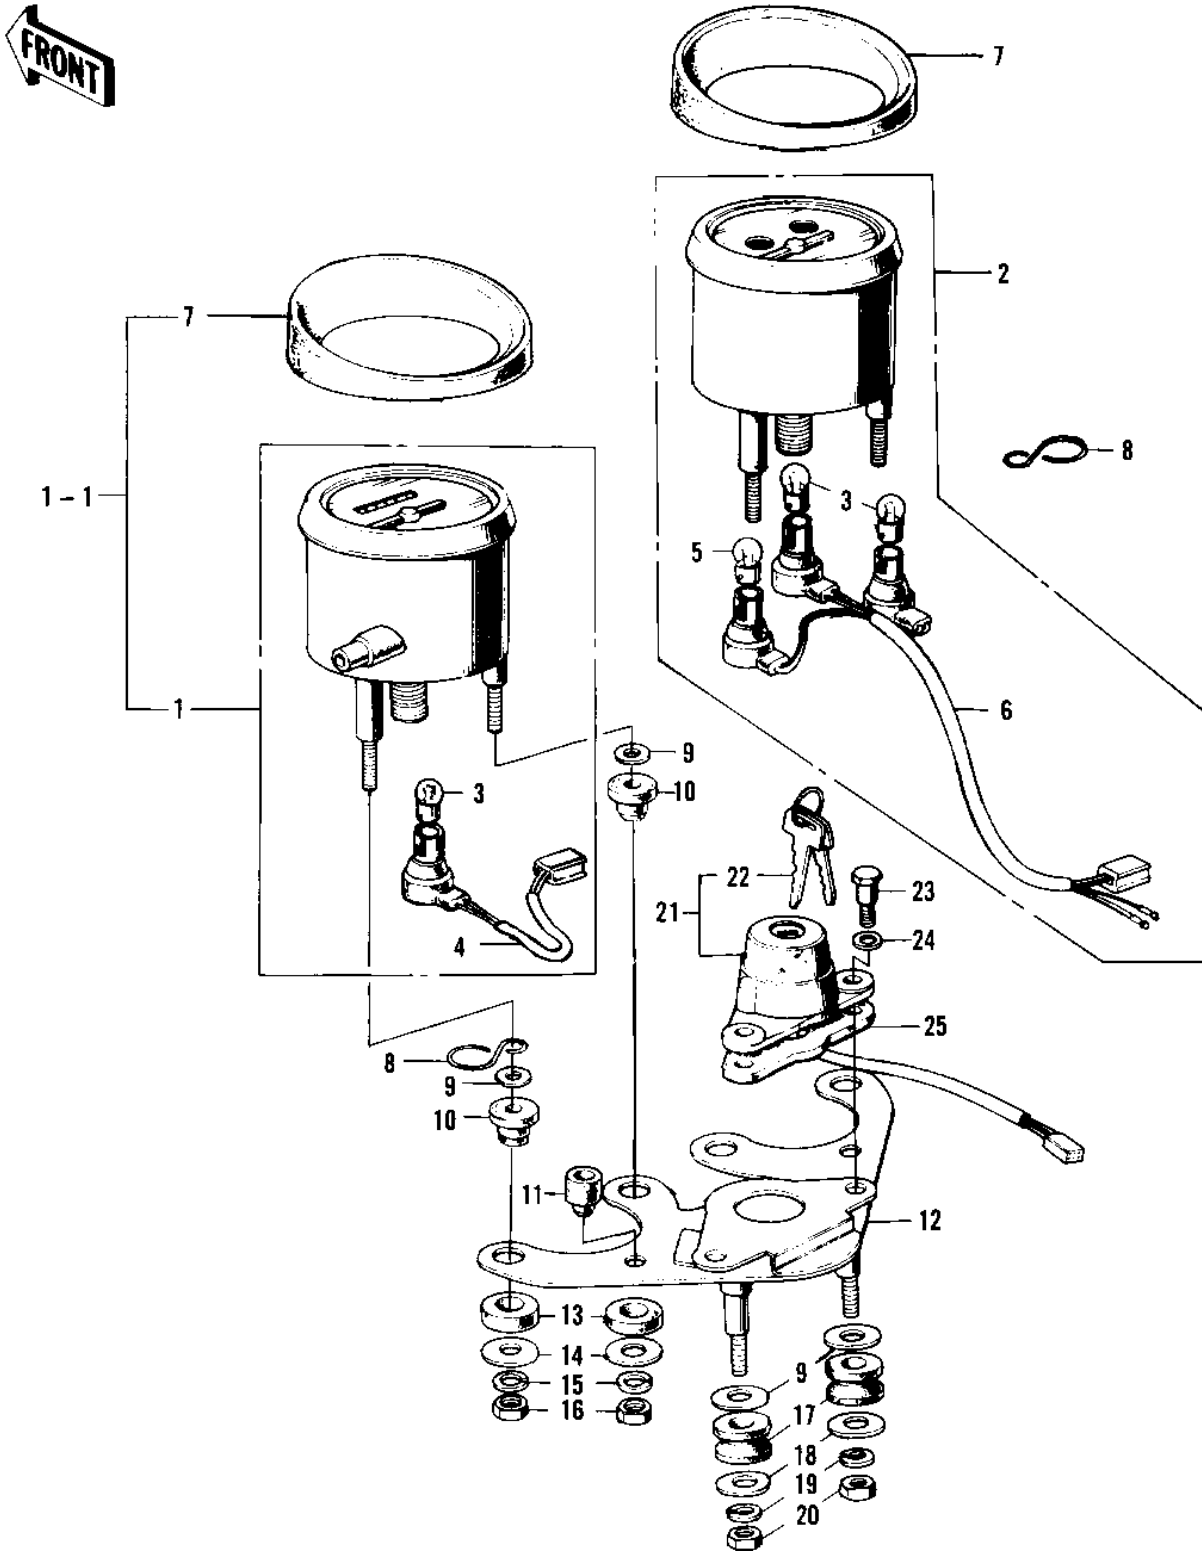

# 1973 F9-A PARTS DIAGRAM

METERS/IGNITION SWITCH (F9)

Re

## METERS/IGNITION SWITCH (F9)

ITEM NAME	PART NUMBER	QUANTITY
SPEEDOMETER ASSY,MPH (Ref # 1)	25001-045	
SPEEDOMETER ASSY,MPH (Ref # 1-1)	25001-045	
UNAVAILABLE IN PRICE BOOK (Ref # 1)	25005-044	
TACHOMETER ASSY (Ref # 2)	25015-009	
BULB-6V 3W (Ref # 3)	92069-053	
SOCKET-SPEEDOMETER (Ref # 4)	25011-015	
BULB 6V 1.5W (Ref # 5)	92069-024	
SOCKET,TACHOMETER (Ref # 6)	25011-016	
COVER-SPEEDOMETER (Ref # 7)	25012-003	
CLAMP CABLE (Ref # 8)	25022-002	
WASHER PLAIN 6MM (Ref # 9)	411B0600	
DAMPER RUBBER (Ref # 10)	92075-065	
DAMPER RUBB SPEEDMET (Ref # 11)	92075-035	
BRACKET METER (Ref # 12)	25008-015	
DAMPER RUBBER (Ref # 13)	92075-066	
WASHER PL 5.5X20X1.2 (Ref # 14)	92022-104	
WASHER SPRING 5MM (Ref # 15)	461F0500	
NUT,5MM (Ref # 16)	311B0500	
DAMPER RUBB SPEEDMET (Ref # 17)	92075-024	
WASHER 6.5X20X1.6T (Ref # 18)	92022-125	
WASHER SPRING 6MM (Ref # 19)	461F0600	
NUT 6MM (Ref # 20)	311B0600	
SWITCH ASSY,IGNITION (Ref # 21)	27005-068	
SWITCH ASSY,IGNITION (Ref # 21)	27005-068	
KEY SET,#155 (Ref # 22)	27008-042-55	
KEY SET,#156 (Ref # 22)	27008-042-56	
KEY SET,#157 (Ref # 22)	27008-042-57	
KEY SET,#158 (Ref # 22)	27008-042-58	
KEY SET,#159 (Ref # 22)	27008-042-59	

# 1973 F9-A PARTS LIST

## METERS/IGNITION SWITCH (F9)

ITEM NAME	PART NUMBER	QUANTITY
KEY SET,#160 (Ref # 22)	27008-042-60	
KEY SET,#161 (Ref # 22)	27008-042-61	
KEY SET,#162 (Ref # 22)	27008-042-62	
KEY SET,#163 (Ref # 22)	27008-042-63	
KEY SET,#164 (Ref # 22)	27008-042-64	
BOLT-HEX HEAD,6MM (Ref # 23)	92007-026	
WASHER PLAIN 8MM (Ref # 24)	410B0800	
DAMPER RUBBER (Ref # 25)	92075-077	