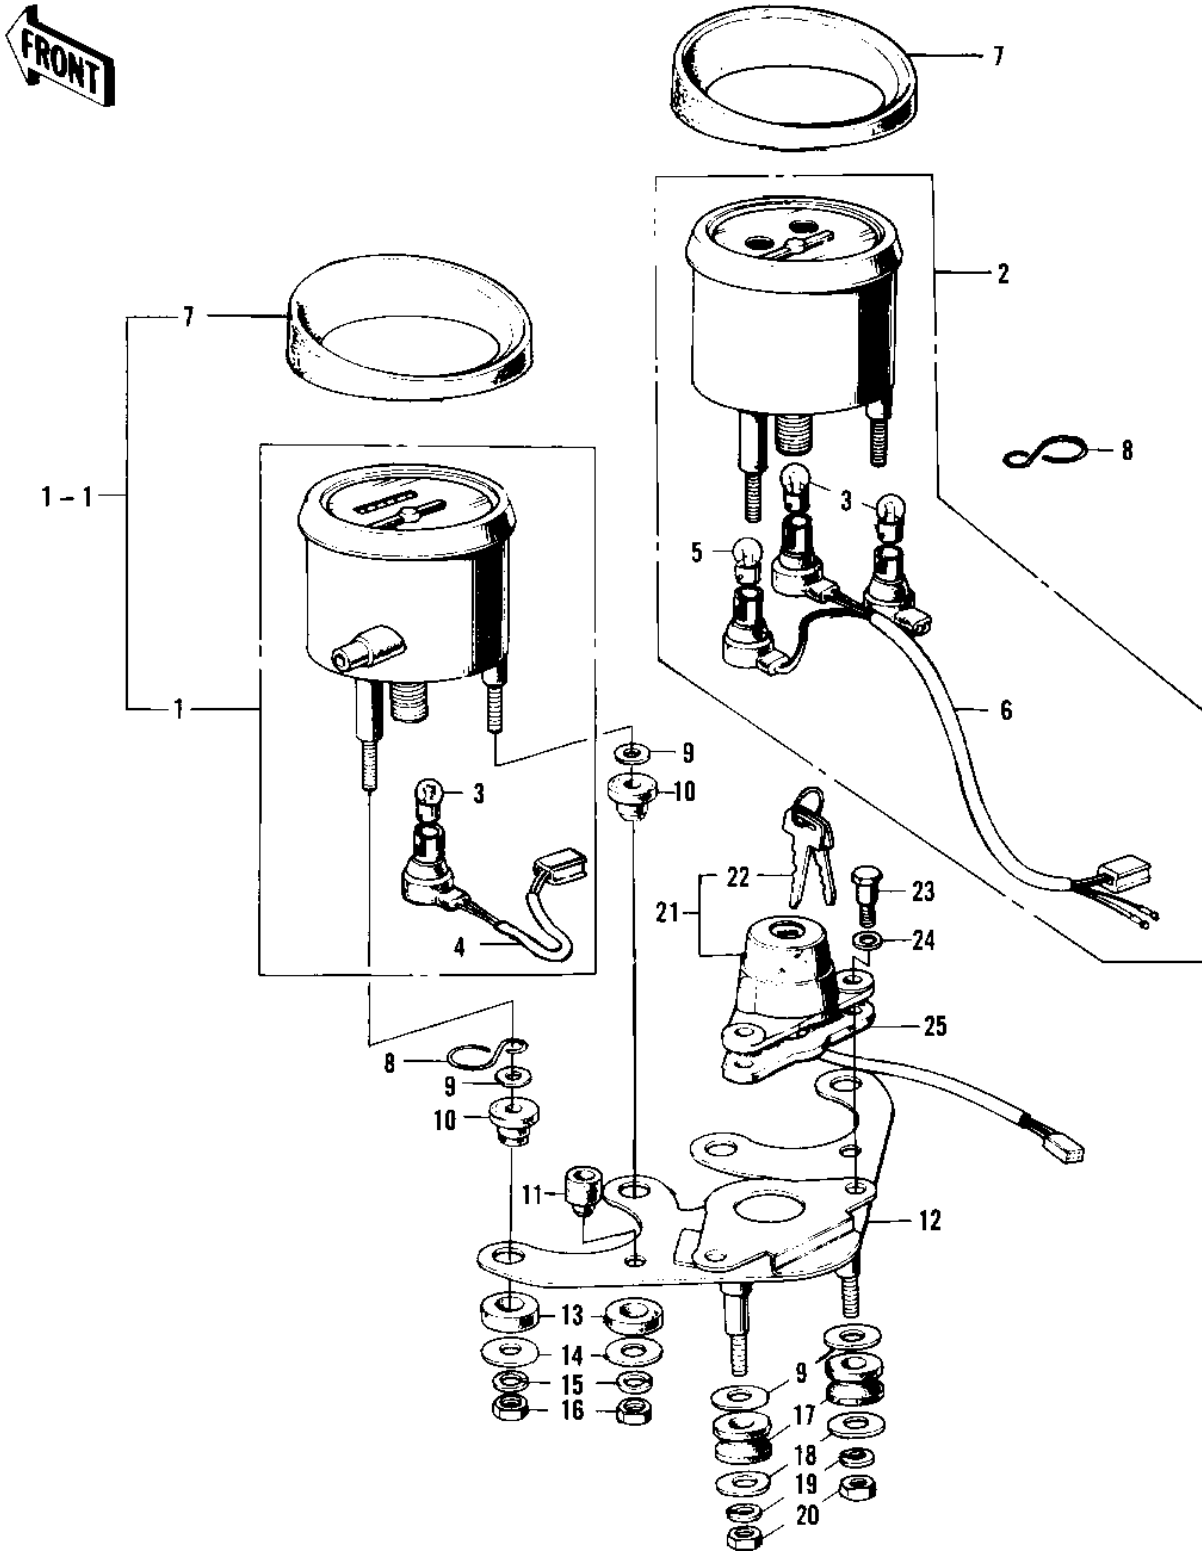

1975 F9-C PARTS DIAGRAM

METERS/IGNITION SWITCH (F9)

Re

1975 F9-C PARTS LIST

METERS/IGNITION SWITCH (F9)

ITEM NAME	PART NUMBER	QUANTITY
SPEEDOMETER ASSY,MPH (Ref # 1)	25001-045	
SPEEDOMETER ASSY,MPH (Ref # 1-1)	25001-045	
UNAVAILABLE IN PRICE BOOK (Ref # 1)	25005-044	
TACHOMETER ASSY (Ref # 2)	25015-009	
BULB-6V 3W (Ref # 3)	92069-053	
SOCKET-SPEEDOMETER (Ref # 4)	25011-015	
BULB 6V 1.5W (Ref # 5)	92069-024	
SOCKET,TACHOMETER (Ref # 6)	25011-016	
COVER-SPEEDOMETER (Ref # 7)	25012-003	
CLAMP CABLE (Ref # 8)	25022-002	
WASHER PLAIN 6MM (Ref # 9)	411B0600	
DAMPER RUBBER (Ref # 10)	92075-065	
DAMPER RUBB SPEEDMET (Ref # 11)	92075-035	
BRACKET METER (Ref # 12)	25008-015	
DAMPER RUBBER (Ref # 13)	92075-066	
WASHER PL 5.5X20X1.2 (Ref # 14)	92022-104	
WASHER SPRING 5MM (Ref # 15)	461F0500	
NUT,5MM (Ref # 16)	311B0500	
DAMPER RUBB SPEEDMET (Ref # 17)	92075-024	
WASHER 6.5X20X1.6T (Ref # 18)	92022-125	
WASHER SPRING 6MM (Ref # 19)	461F0600	
NUT 6MM (Ref # 20)	311B0600	
SWITCH ASSY,IGNITION (Ref # 21)	27005-068	
SWITCH ASSY,IGNITION (Ref # 21)	27005-068	
KEY SET,#155 (Ref # 22)	27008-042-55	
KEY SET,#156 (Ref # 22)	27008-042-56	
KEY SET,#157 (Ref # 22)	27008-042-57	
KEY SET,#158 (Ref # 22)	27008-042-58	
KEY SET,#159 (Ref # 22)	27008-042-59	

1975 F9-C PARTS LIST

METERS/IGNITION SWITCH (F9)

ITEM NAME	PART NUMBER	QUANTITY
KEY SET,#160 (Ref # 22)	27008-042-60	
KEY SET,#161 (Ref # 22)	27008-042-61	
KEY SET,#162 (Ref # 22)	27008-042-62	
KEY SET,#163 (Ref # 22)	27008-042-63	
KEY SET,#164 (Ref # 22)	27008-042-64	
BOLT-HEX HEAD,6MM (Ref # 23)	92007-026	
WASHER PLAIN 8MM (Ref # 24)	410B0800	
DAMPER RUBBER (Ref # 25)	92075-077	