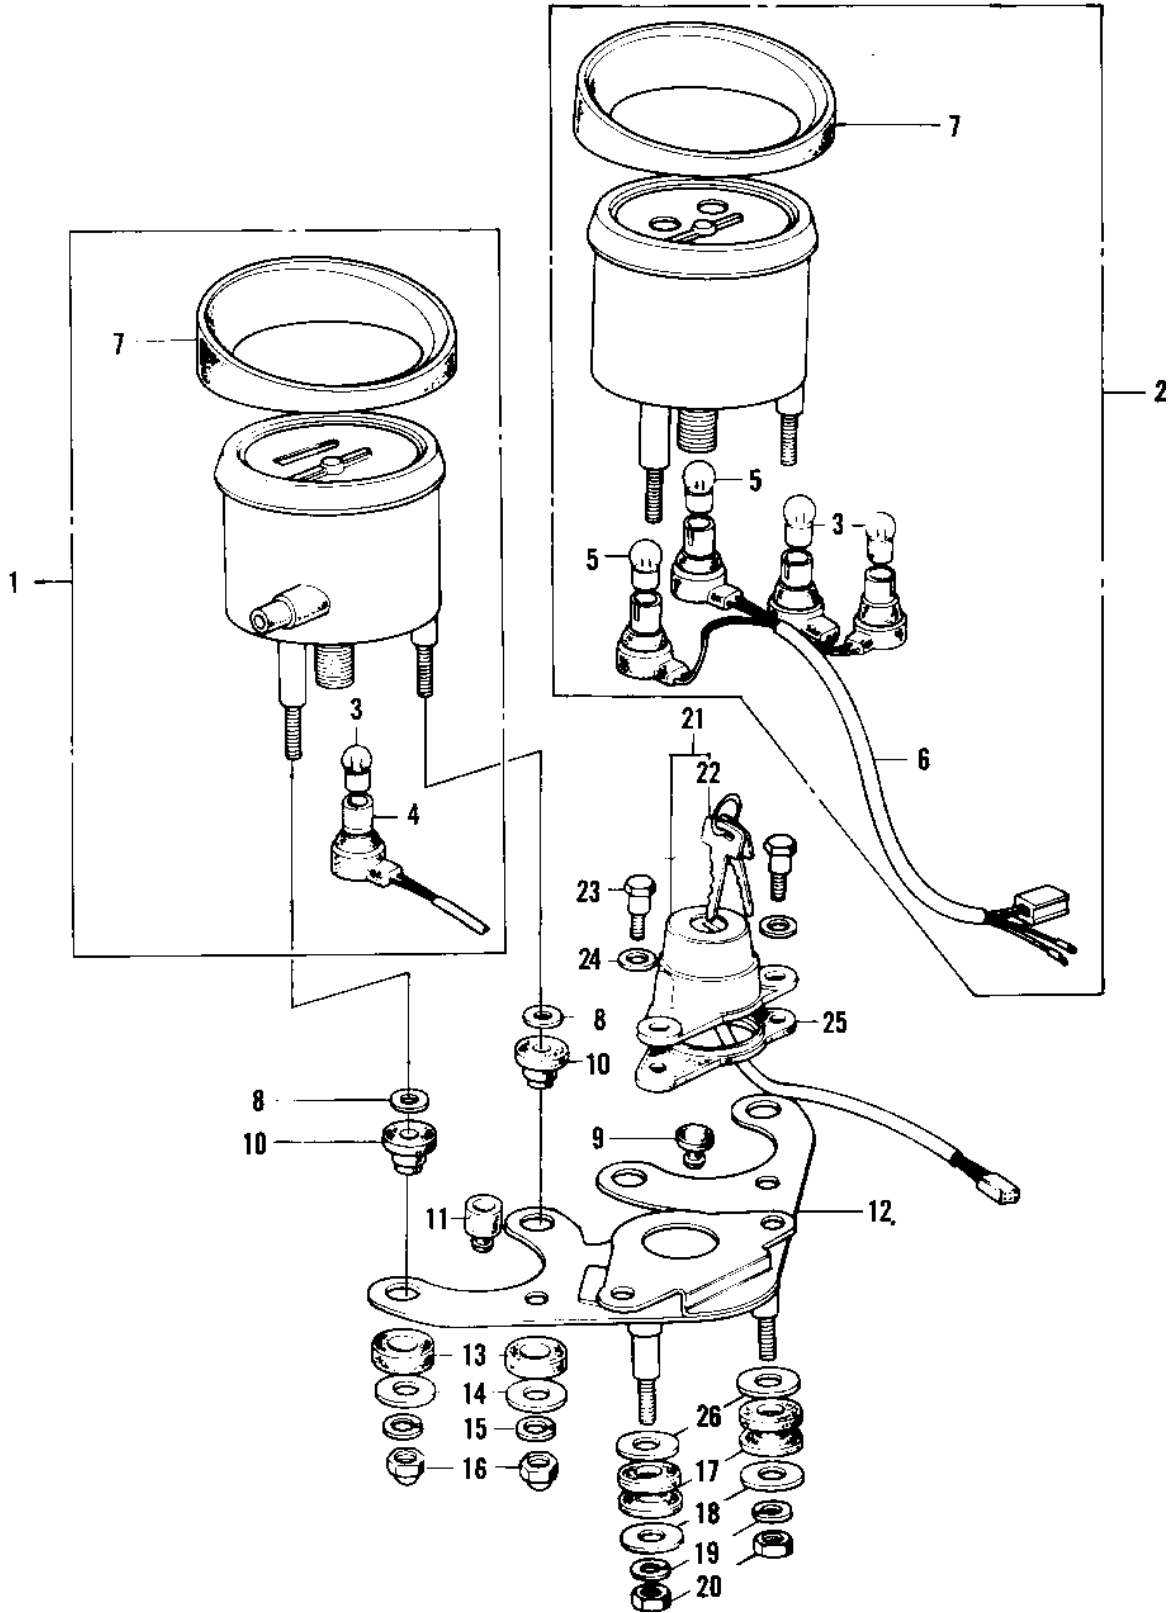

1972 F9 PARTS DIAGRAM

METERS/IGNITION SWITCH (F9-A)

1972 F9 PARTS LIST

METERS/IGNITION SWITCH (F9-A)

ITEM NAME	PART NUMBER	QUANTITY
SPEEDOMETER ASSY,MPH (Ref # 1)	25001-045	1
UNAVAILABLE IN PRICE BOOK (Ref # 1)	25001-053	1
TACHOMETER ASSY (Ref # 2)	25015-020	1
BULB-6V 3W (Ref # 3)	92069-053	3
SOCKET-SPEEDOMETER (Ref # 4)	25011-015	1
BULB 6V 1.5W (Ref # 5)	92069-024	2
SOCKET-TACHOMETER (Ref # 6)	25011-028	1
COVER-SPEEDOMETER (Ref # 7)	25012-003	2
WASHER,8.5X20X1.6 (Ref # 8)	92022-1561	4
DAMPER RUBBER (Ref # 9)	92075-155	1
DAMPER RUBBER (Ref # 10)	92075-143	4
DAMPER RUBB SPEEDMET (Ref # 11)	92075-035	1
BRACKET METER (Ref # 12)	25008-015	1
DAMPER RUBBER (Ref # 13)	92075-066	4
WASHER PL 5.2X18X1.2 (Ref # 14)	92022-285	4
WASHER PL 5.2X18X1.2 (Ref # 14)	92022-285	AL
WASHER SPRING 5MM (Ref # 15)	461F0500	4
NUT-CAP,5MM (Ref # 16)	322N0500	4
DAMPER RUBB SPEEDMET (Ref # 17)	92075-024	2
WASHER 6.5X20X1.6T (Ref # 18)	92022-125	2
WASHER SPRING 6MM (Ref # 19)	461F0600	2
NUT 6MM (Ref # 20)	311B0600	2
SWITCH ASSY,IGNITION (Ref # 21)	27005-068	1
SWITCH ASSY,IGNITION (Ref # 21)	27005-068	AL
KEY SET,#155 (Ref # 22)	27008-042-55	1
KEY SET,#156 (Ref # 22)	27008-042-56	1
KEY SET,#157 (Ref # 22)	27008-042-57	1
KEY SET,#158 (Ref # 22)	27008-042-58	1
KEY SET,#159 (Ref # 22)	27008-042-59	1

1972 F9 PARTS LIST

METERS/IGNITION SWITCH (F9-A)

ITEM NAME	PART NUMBER	QUANTITY
KEY SET,#160 (Ref # 22)	27008-042-60	1
KEY SET,#161 (Ref # 22)	27008-042-61	1
KEY SET,#162 (Ref # 22)	27008-042-62	1
KEY SET,#163 (Ref # 22)	27008-042-63	1
KEY SET,#164 (Ref # 22)	27008-042-64	1
BOLT-HEX HEAD,6MM (Ref # 23)	92007-026	2
WASHER PLAIN 8MM (Ref # 24)	410B0800	2
DAMPER RUBBER (Ref # 25)	92075-077	1
WASHER PLAIN 8MM (Ref # 26)	411B0800	2