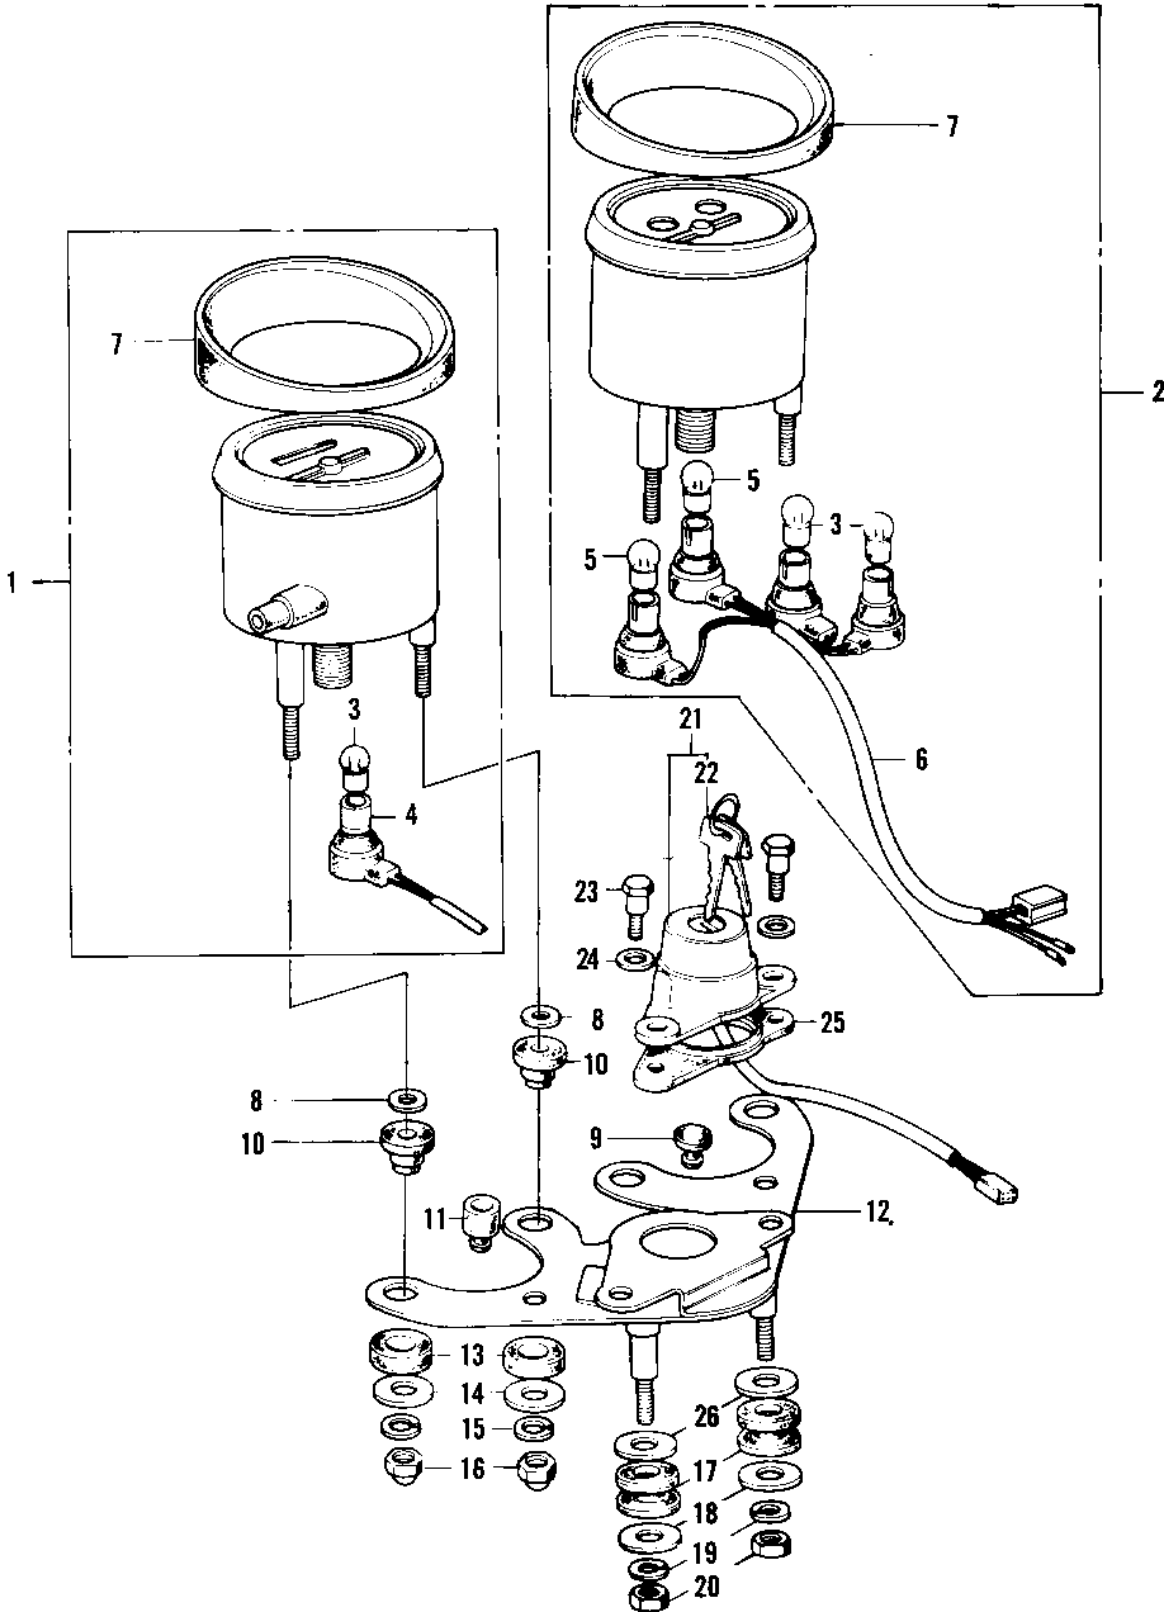

1973 F9-A PARTS DIAGRAM

METERS/IGNITION SWITCH (F9-A)

1973 F9-A PARTS LIST

METERS/IGNITION SWITCH (F9-A)

ITEM NAME	PART NUMBER	QUANTITY
SPEEDOMETER ASSY,MPH (Ref # 1)	25001-045	
UNAVAILABLE IN PRICE BOOK (Ref # 1)	25001-053	
TACHOMETER ASSY (Ref # 2)	25015-020	
BULB-6V 3W (Ref # 3)	92069-053	
SOCKET-SPEEDOMETER (Ref # 4)	25011-015	
BULB 6V 1.5W (Ref # 5)	92069-024	
SOCKET-TACHOMETER (Ref # 6)	25011-028	
COVER-SPEEDOMETER (Ref # 7)	25012-003	
WASHER,8.5X20X1.6 (Ref # 8)	92022-1561	
DAMPER RUBBER (Ref # 9)	92075-155	
DAMPER RUBBER (Ref # 10)	92075-143	
DAMPER RUBB SPEEDMET (Ref # 11)	92075-035	
BRACKET METER (Ref # 12)	25008-015	
DAMPER RUBBER (Ref # 13)	92075-066	
WASHER PL 5.2X18X1.2 (Ref # 14)	92022-285	
WASHER PL 5.2X18X1.2 (Ref # 14)	92022-285	
WASHER SPRING 5MM (Ref # 15)	461F0500	
NUT-CAP,5MM (Ref # 16)	322N0500	
DAMPER RUBB SPEEDMET (Ref # 17)	92075-024	
WASHER 6.5X20X1.6T (Ref # 18)	92022-125	
WASHER SPRING 6MM (Ref # 19)	461F0600	
NUT 6MM (Ref # 20)	311B0600	
SWITCH ASSY,IGNITION (Ref # 21)	27005-068	
SWITCH ASSY,IGNITION (Ref # 21)	27005-068	
KEY SET,#155 (Ref # 22)	27008-042-55	
KEY SET,#156 (Ref # 22)	27008-042-56	
KEY SET,#157 (Ref # 22)	27008-042-57	
KEY SET,#158 (Ref # 22)	27008-042-58	
KEY SET,#159 (Ref # 22)	27008-042-59	

1973 F9-A PARTS LIST

METERS/IGNITION SWITCH (F9-A)

ITEM NAME	PART NUMBER	QUANTITY
KEY SET,#160 (Ref # 22)	27008-042-60	
KEY SET,#161 (Ref # 22)	27008-042-61	
KEY SET,#162 (Ref # 22)	27008-042-62	
KEY SET,#163 (Ref # 22)	27008-042-63	
KEY SET,#164 (Ref # 22)	27008-042-64	
BOLT-HEX HEAD,6MM (Ref # 23)	92007-026	
WASHER PLAIN 8MM (Ref # 24)	410B0800	
DAMPER RUBBER (Ref # 25)	92075-077	
WASHER PLAIN 8MM (Ref # 26)	411B0800	