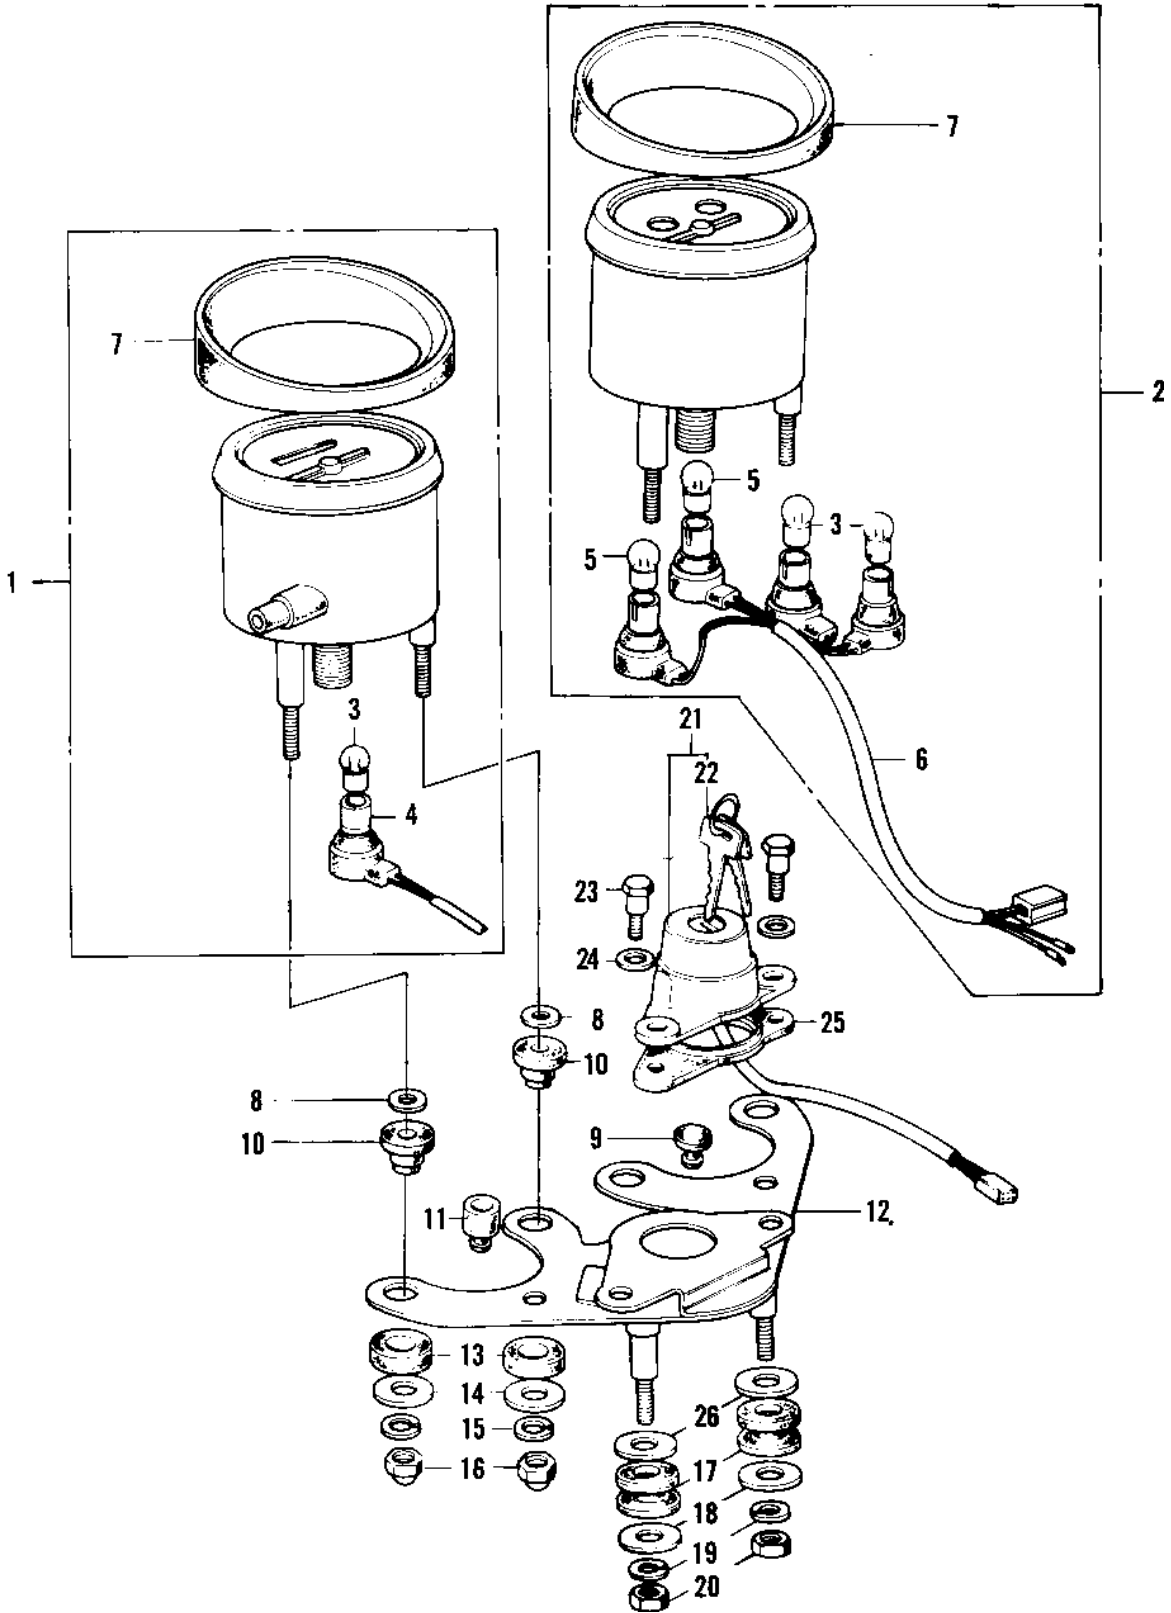

1975 F9-C PARTS DIAGRAM

METERS/IGNITION SWITCH (F9-A)

1975 F9-C PARTS LIST

METERS/IGNITION SWITCH (F9-A)

ITEM NAME	PART NUMBER	QUANTITY
SPEEDOMETER ASSY,MPH (Ref # 1)	25001-045	
UNAVAILABLE IN PRICE BOOK (Ref # 1)	25001-053	
TACHOMETER ASSY (Ref # 2)	25015-020	
BULB-6V 3W (Ref # 3)	92069-053	
SOCKET-SPEEDOMETER (Ref # 4)	25011-015	
BULB 6V 1.5W (Ref # 5)	92069-024	
SOCKET-TACHOMETER (Ref # 6)	25011-028	
COVER-SPEEDOMETER (Ref # 7)	25012-003	
WASHER,8.5X20X1.6 (Ref # 8)	92022-1561	
DAMPER RUBBER (Ref # 9)	92075-155	
DAMPER RUBBER (Ref # 10)	92075-143	
DAMPER RUBB SPEEDMET (Ref # 11)	92075-035	
BRACKET METER (Ref # 12)	25008-015	
DAMPER RUBBER (Ref # 13)	92075-066	
WASHER PL 5.2X18X1.2 (Ref # 14)	92022-285	
WASHER PL 5.2X18X1.2 (Ref # 14)	92022-285	
WASHER SPRING 5MM (Ref # 15)	461F0500	
NUT-CAP,5MM (Ref # 16)	322N0500	
DAMPER RUBB SPEEDMET (Ref # 17)	92075-024	
WASHER 6.5X20X1.6T (Ref # 18)	92022-125	
WASHER SPRING 6MM (Ref # 19)	461F0600	
NUT 6MM (Ref # 20)	311B0600	
SWITCH ASSY,IGNITION (Ref # 21)	27005-068	
SWITCH ASSY,IGNITION (Ref # 21)	27005-068	
KEY SET,#155 (Ref # 22)	27008-042-55	
KEY SET,#156 (Ref # 22)	27008-042-56	
KEY SET,#157 (Ref # 22)	27008-042-57	
KEY SET,#158 (Ref # 22)	27008-042-58	
KEY SET,#159 (Ref # 22)	27008-042-59	

1975 F9-C PARTS LIST

METERS/IGNITION SWITCH (F9-A)

ITEM NAME	PART NUMBER	QUANTITY
KEY SET,#160 (Ref # 22)	27008-042-60	
KEY SET,#161 (Ref # 22)	27008-042-61	
KEY SET,#162 (Ref # 22)	27008-042-62	
KEY SET,#163 (Ref # 22)	27008-042-63	
KEY SET,#164 (Ref # 22)	27008-042-64	
BOLT-HEX HEAD,6MM (Ref # 23)	92007-026	
WASHER PLAIN 8MM (Ref # 24)	410B0800	
DAMPER RUBBER (Ref # 25)	92075-077	
WASHER PLAIN 8MM (Ref # 26)	411B0800	