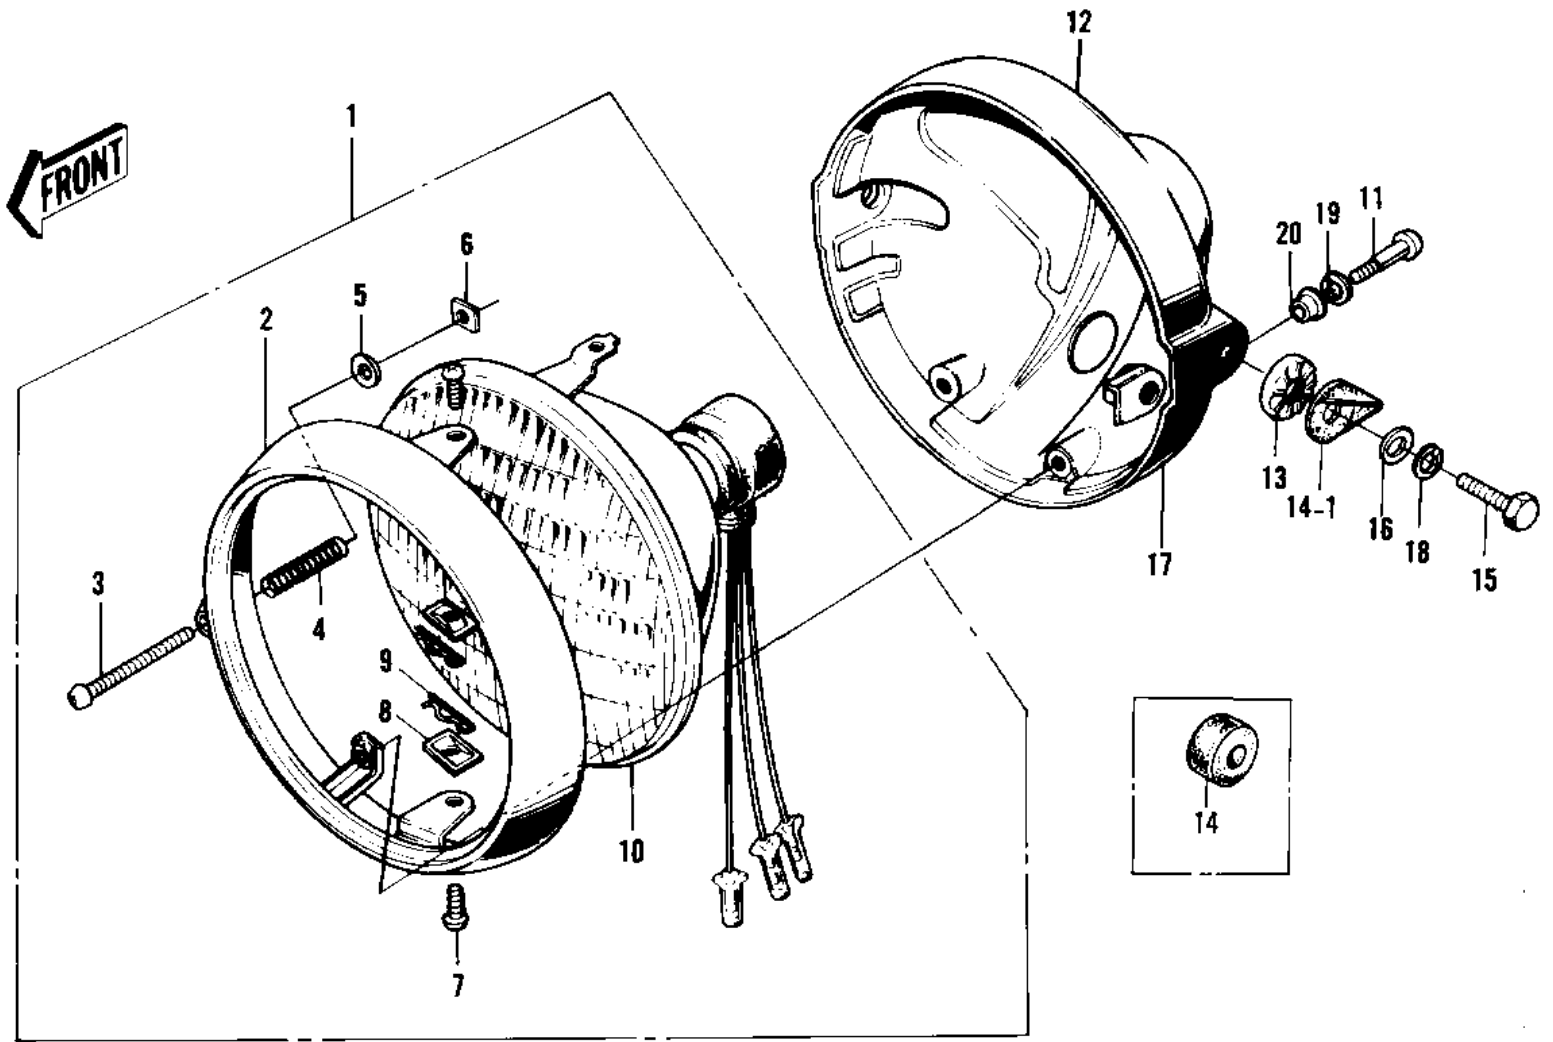

1975 F9-C PARTS DIAGRAM

HEADLIGHT ('72-'73 F9/F9-A 350)

1975 F9-C PARTS LIST

HEADLIGHT ('72-'73 F9/F9-A 350)

ITEM NAME	PART NUMBER	QUANTITY
LAMP UNIT-HEAD (Ref # 1)	23003-015	
.RIM-HEAD LAMP (Ref # 2)	23006-028	
.SCREW FORCUS ADJUST (Ref # 3)	23019-021	
.SPRING FOCUS ADJUST (Ref # 4)	23014-005	
.WASHER (Ref # 5)	23021-004	
.NUT (Ref # 6)	23020-016	
.SCREW LENS UNIT FITT (Ref # 7)	23019-018	
.NUT LENS UNIT FITTIN (Ref # 8)	23020-009	
.PIN LENS UNIT FITTIN (Ref # 9)	23022-001	
.LENS UNIT-HEAD LAMP (Ref # 10)	23007-032	
SCREW-PAN HEAD,5MM (Ref # 11)	92011-024	
BODY-HEAD LAMP,BLACK (Ref # 12)	23005-034-10	
WASHER-LOCK (Ref # 13)	23021-011	
DAMPER RUBBER (Ref # 14)	92075-079	
DAMPER RUBBER (Ref # 14-1)	92075-134	
BOLT,10MM (Ref # 15)	92007-024	
WASHER-PLAIN,10MM (Ref # 16)	411D1000	
NUT (Ref # 17)	23020-017	
WASHER SPRING 10MM (Ref # 18)	461F1000	
WASHER SPRING 5MM (Ref # 19)	461F0500	
WASHER (Ref # 20)	23021-010	