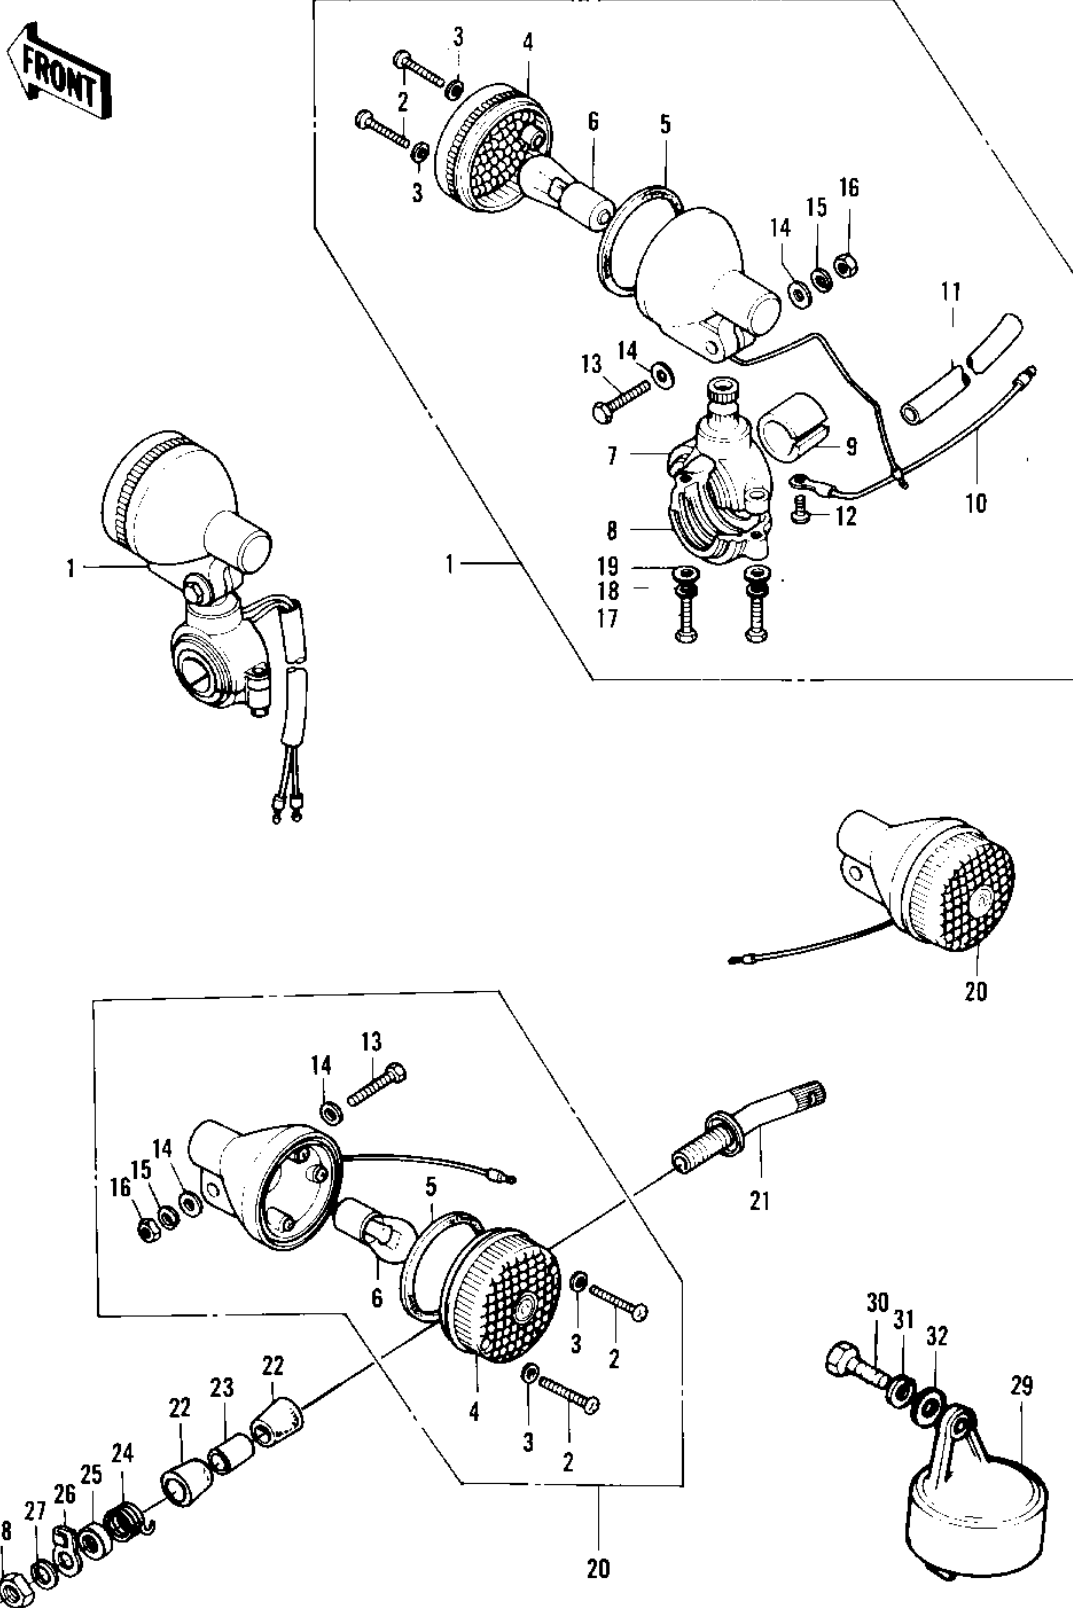

# 1973 F9-A PARTS DIAGRAM

TURN SIGNALS ('72-'73 F9/F9-A 350)

**Kawasaki**

Let the good times roll®

# 1973 F9-A PARTS LIST

TURN SIGNALS ('72-'73 F9/F9-A 350)

ITEM NAME	PART NUMBER	QUANTITY
LAMP ASY-FR TURN SIG (Ref # 1)	23037-005	
SCREW-PAN HEAD,4X20 (Ref # 2)	220E0420A	
WASHER-PLAIN,4MM (Ref # 3)	23058-002	
LENS,TURN SIGNAL LAM (Ref # 4)	23048-1001	
LENS,TURN SIGNAL LAM (Ref # 4)	23048-1001	
GASKET-SIG LAMP LENS (Ref # 5)	23050-003	
BULB,6V 21CP (Ref # 6)	92069-056	
BRACKET,SIGNAL LAMP (Ref # 7)	23051-1013	
BRACKET,SIGNAL LAMP (Ref # 7)	23051-1013	
BRACKET,FRNT TURN SI (Ref # 8)	23051-1004	
BRACKET,FRNT TURN SI (Ref # 8)	23051-1004	
DAMPER RUBBER (Ref # 9)	23066-003	
WIRE-TURN SIGNAL LEA (Ref # 10)	26011-061	
COVER-WIRING HARNESS (Ref # 11)	26009-004	
SCREW PAN HEAD 3X5 (Ref # 12)	220B0305A	
BOLT-UPSET (Ref # 13)	112G0630	
BOLT-UPSET (Ref # 13)	112G0630	
WASHER PLAIN 6MM (Ref # 14)	410B0600	
WASHER SPRING 6MM (Ref # 15)	461F0600	
NUT 6MM (Ref # 16)	311B0600	
BOLT (Ref # 17)	110N0516	
WASHER SPRING 5MM (Ref # 18)	461F0500	
WASHER-PLAIN,5MM (Ref # 19)	410D0500	
LAMP-REAR TURN SIGNA (Ref # 20)	23040-033	
BKT-RR SIGNAL LAMP (Ref # 21)	23051-037	
DAMPER RUBBER (Ref # 22)	92075-148	
COLLAR 12.7X17.3X30 (Ref # 23)	92027-168	
SPRING (Ref # 24)	92081-111	
WASHER CUP 12.5X35X4 (Ref # 25)	92022-235	

# 1973 F9-A PARTS LIST

TURN SIGNALS ('72-'73 F9/F9-A 350)

ITEM NAME	PART NUMBER	QUANTITY
CLAMP-RR SIGNAL LAMP (Ref # 26)	92037-087	
WASHER SPRING 12MM (Ref # 27)	461F1200	
NUT-HEX-FINE,12MM (Ref # 28)	315B1200	
RELAY-TURN SIGNAL (Ref # 29)	27002-015	
SCREW PAN HEAD 6X16 (Ref # 30)	220B0616	
WASHER SPRING 6MM (Ref # 31)	461F0600	
WASHER PLAIN 6MM (Ref # 32)	410B0600	