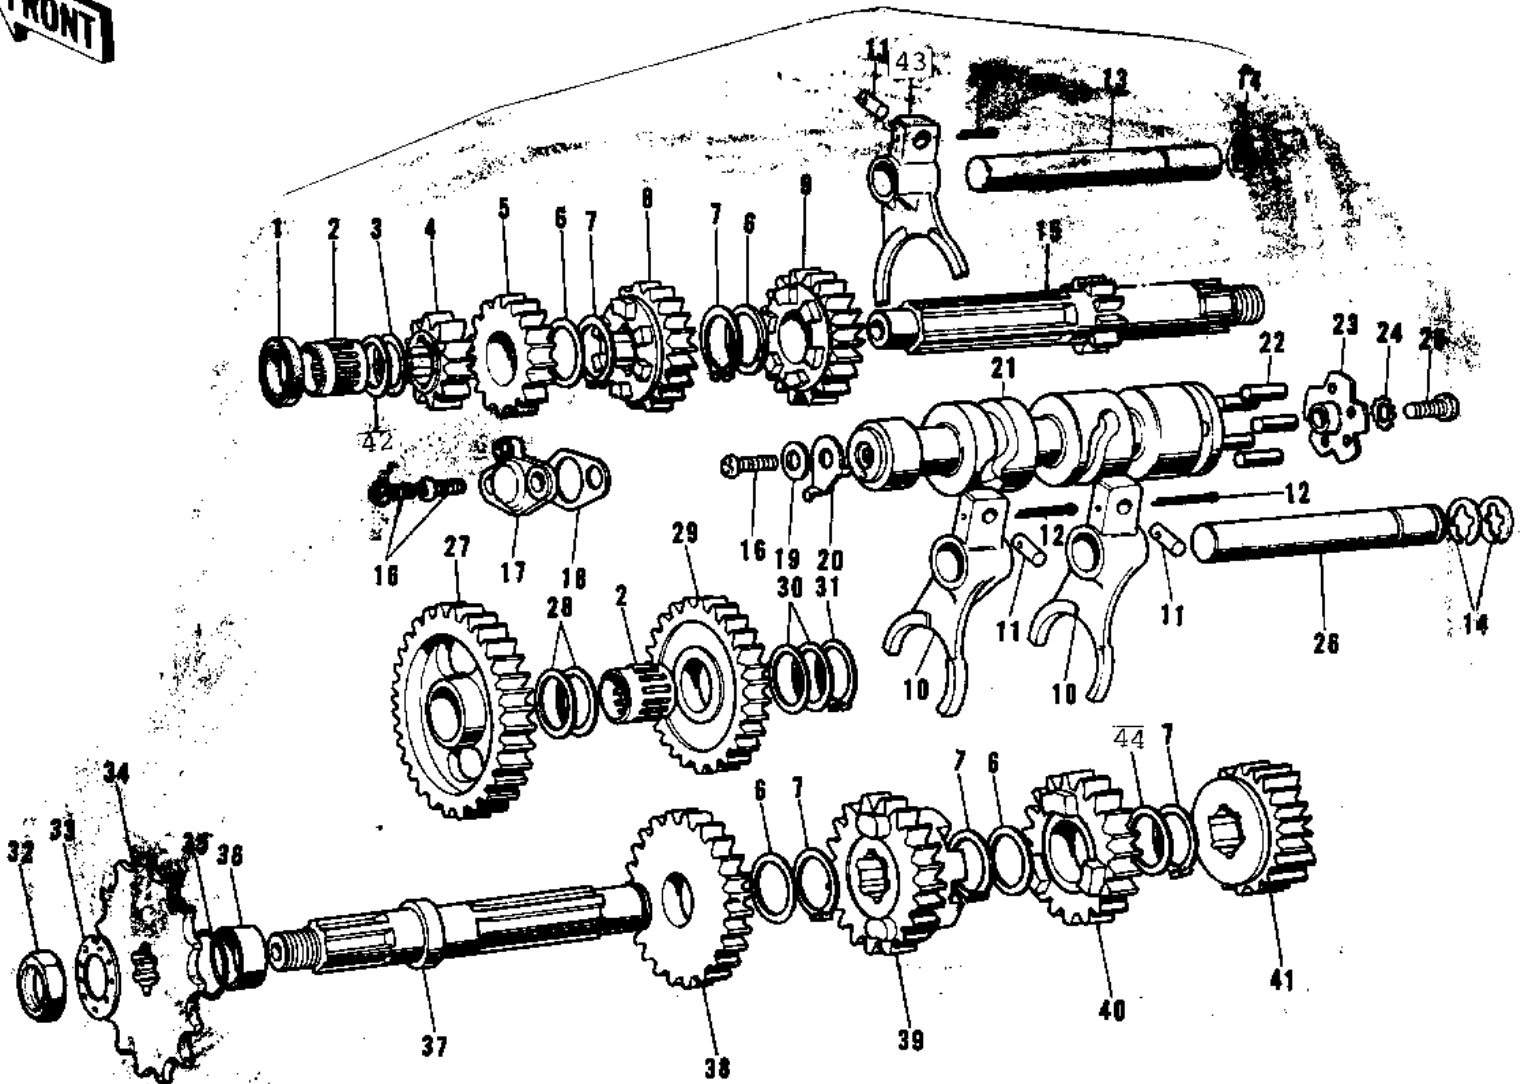

1973 F9-A PARTS DIAGRAM

TRANSMISSION/CHANGE DRUM