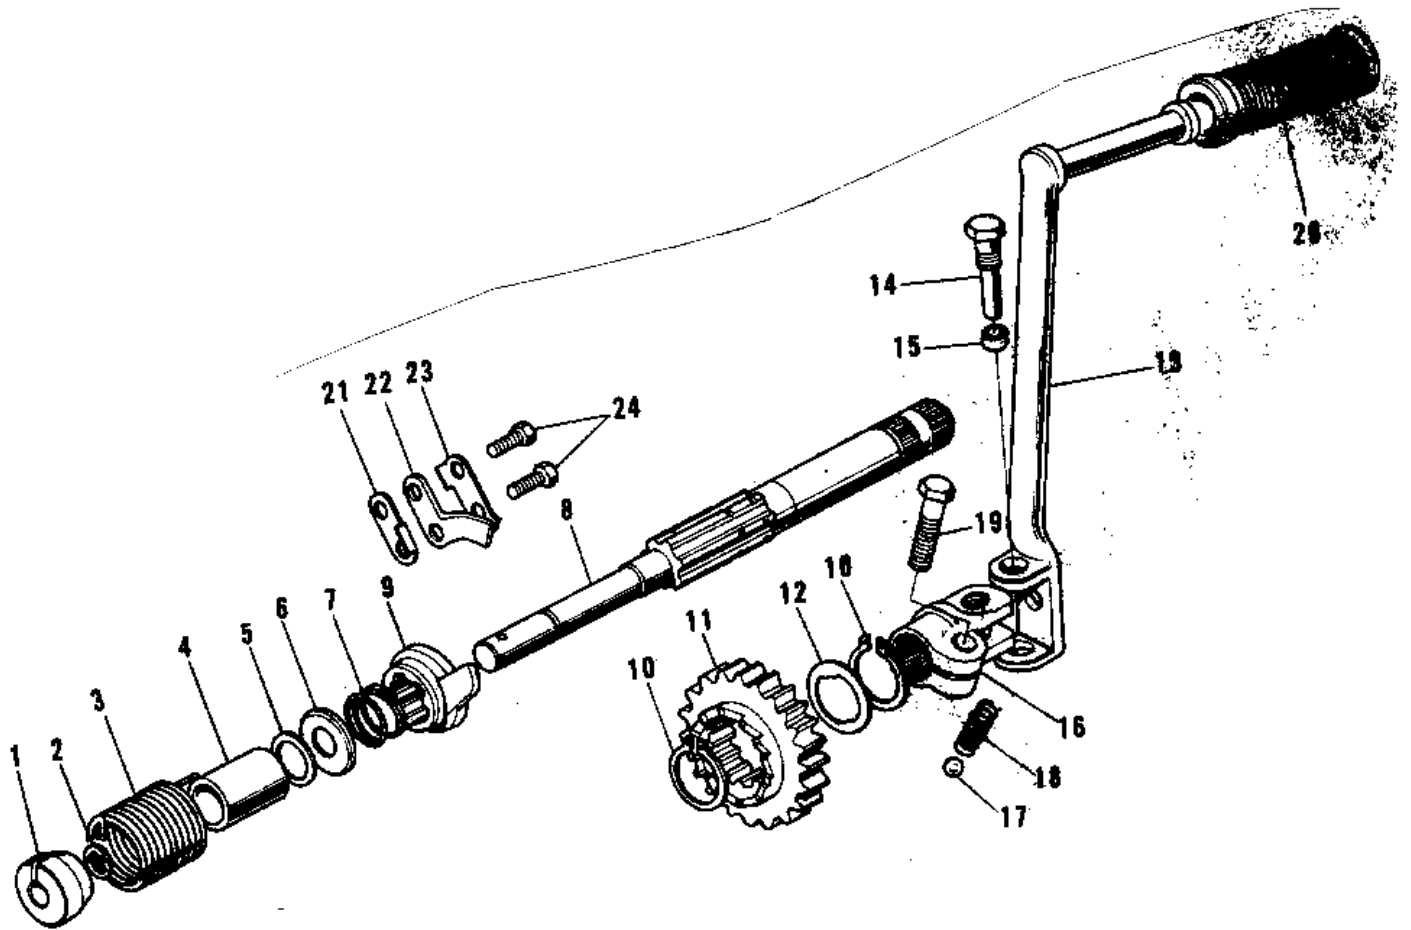

1972 F9 PARTS DIAGRAM

KICKSTARTER MECHANISM ('74-'75 F9-B/F9-C)

1972 F9 PARTS LIST

KICKSTARTER MECHANISM ('74-'75 F9-B/F9-C)

ITEM NAME	PART NUMBER	QUANTITY
GUIDE KICK SPRING (Ref # 1)	13070-001	1
CIRCLIP 10MM (Ref # 2)	482J0100	1
SPRING KICKSTARTER (Ref # 3)	92082-002	1
COLLAR (Ref # 4)	92027-126	1
SHIM-KICK SHAFT,0.3T (Ref # 5)	92022-149	AR
SHIM-KICK SHAFT,0.5T (Ref # 5)	92022-150	AR
SHIM-KICK SHAFT,0.7T (Ref # 5)	92022-151	AR
HOLDER-KICK GEAR (Ref # 6)	13077-003	1
SPRING (Ref # 7)	92081-093	1
SHAFT-KICKSTARTER (Ref # 8)	13066-026	1
RATCHET (Ref # 9)	13078-004	1
CIRCLIP (Ref # 10)	92033-026	2
GEAR-KICKSTARTER (Ref # 11)	13068-022	1
WASHER-LOCK (Ref # 12)	92024-033	1
PEDAL-KICKSTARTER (Ref # 13~18)	13058-027	1
BOLT-HEX HEAD,10MM (Ref # 14)	92001-085	1
COLLAR (Ref # 15)	92027-101	1
BOSS-KICK PEDAL (Ref # 16)	13061-008	1
BALL STEEL 1/4' (Ref # 17)	600A0800	1
SPRING KICK PEDAL (Ref # 18)	92081-020	1
BOLT-HEX HEAD,10X25 (Ref # 19)	114B1025	1
RUBBER KICK PEDAL (Ref # 20)	13063-004	1
STOPPER-KICKSTARTER (Ref # 21)	13072-010	1
GUIDE-KICKSTARTER (Ref # 22)	13206-006	1
WASHER-KICK STOPPER (Ref # 23)	92031-006	1
BOLT-UPSET,6X16 (Ref # 24)	112G0616	2
BOLT-UPSET,6X16 (Ref # 24)	112G0616	AL