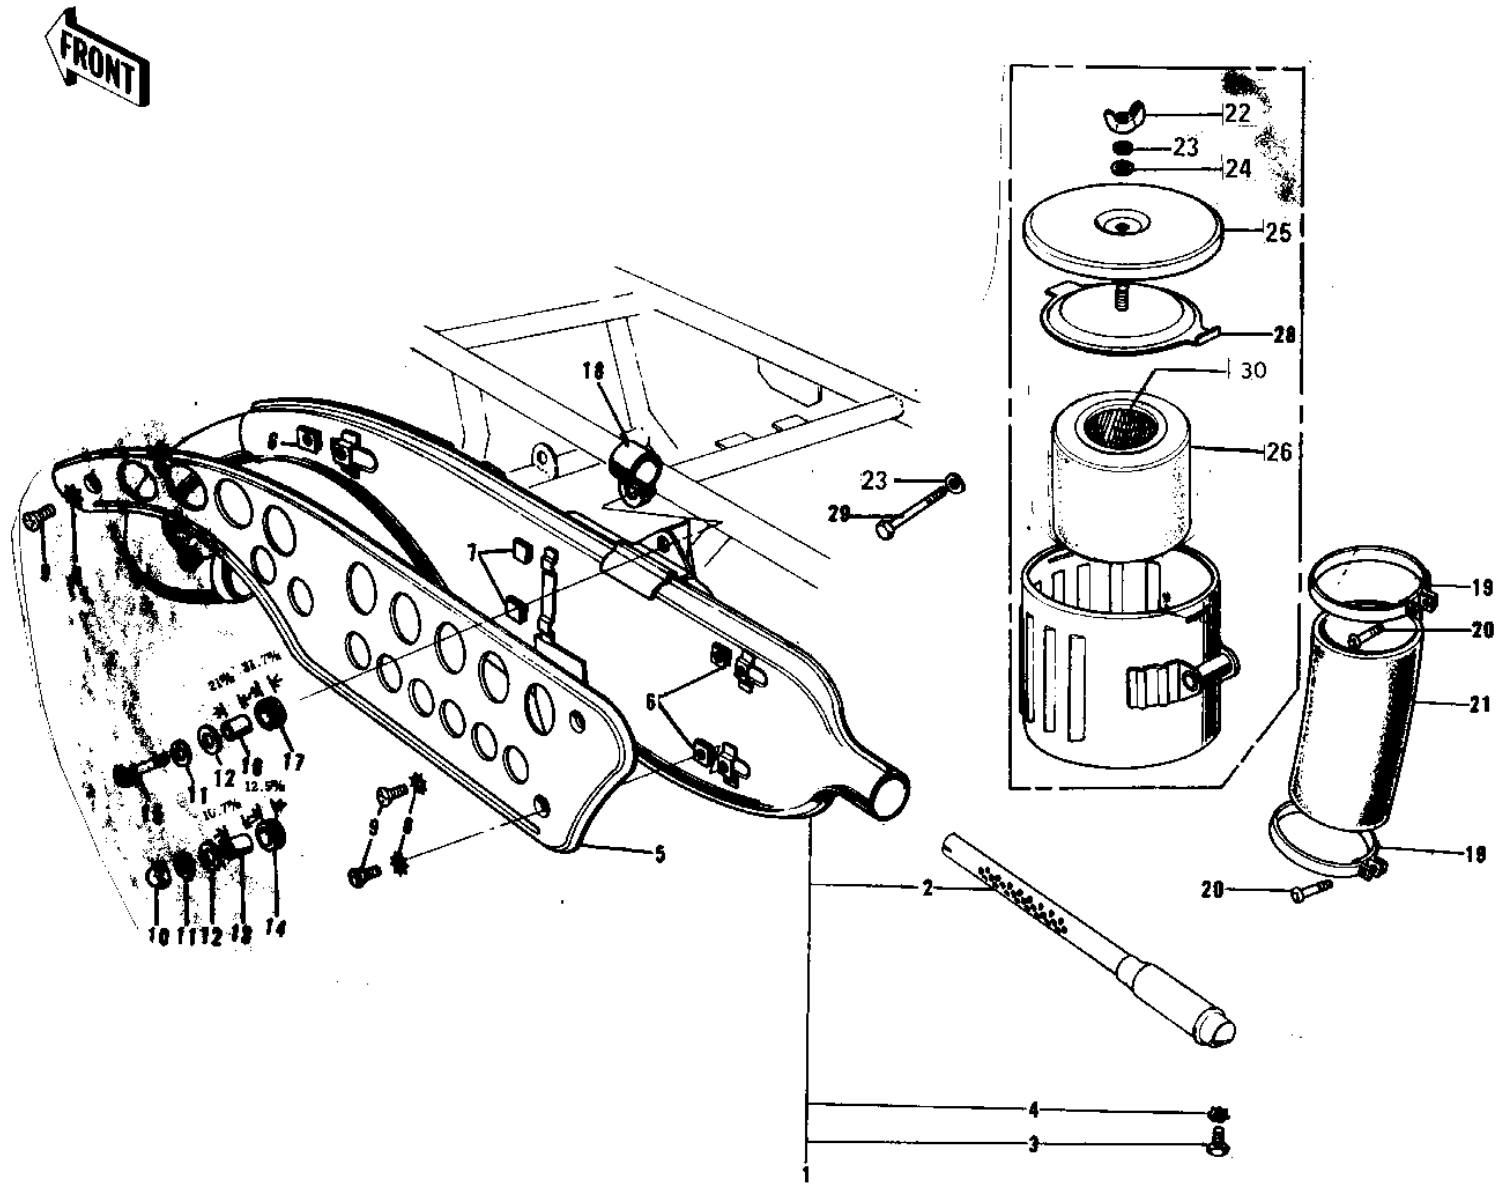

1972 F9 PARTS DIAGRAM

AIR CLEANER/MUFFLER ('74-'75 F9-B/F9-C 3)

1972 F9 PARTS LIST

AIR CLEANER/MUFFLER ('74-'75 F9-B/F9-C 3

ITEM NAME	PART NUMBER	QUANTITY
MUFFLER ASSY,F.BLACK (Ref # 1~4)	18001-107-21	1
BAFFLE TUBE (Ref # 2)	18033-079	1
BOLT-UPSET,6X12 (Ref # 3)	112G0612	1
BOLT-UPSET,6X12 (Ref # 3)	112G0612	AL
WASHER LOCK 6MM (Ref # 4)	463H0600	1
COVER-MUFFLER (Ref # 5)	18064-006	1
INSULATOR-HEAT (Ref # 6)	18065-009	3
INSULATOR (Ref # 7)	18065-007	2
WASHER LOCK 6MM (Ref # 8)	463H0600	3
SCREW PAN HEAD 6X12 (Ref # 9)	220E0612	3
NUT FUEL TANK FRONT (Ref # 10)	92020-007	1
WASHER SPRING 8MM (Ref # 11)	461F0800	2
WASHER FUEL TANK FIT (Ref # 12)	92022-035	2
COLLAR (Ref # 13)	92027-102	1
DAMPER RUBBER-MUFFLE (Ref # 14)	18063-005	1
SCREW-PAN HEAD,8X40 (Ref # 15)	220B0840	1
COLLAR (Ref # 16)	92027-146	1
DAMPER RUBBER (Ref # 17)	18063-007	1
BRACKET,UPPER MUFFLE (Ref # 18)	32069-039	1
CLAMP,AIR CLEANER (Ref # 19)	92037-129	2
SCREW-PAN-CROS,6X35, (Ref # 20)	220C0635	2
SCREW PAN HEAD 6X35 (Ref # 20)	220B0635	AL
CONNECTOR (Ref # 21)	11026-002	1
AIR CLEANER ASSY,BLA (Ref # 22~27)	11010-072-21	1
NUT-WING,6MM (Ref # 22)	92015-030	1
WASHER SPRING 6MM (Ref # 23)	461F0600	2
WASHER PLAIN 6MM (Ref # 24)	411B0600	1
CAP,AIR CLEANER (Ref # 25)	11012-042	1
ELEMENT,AIR,CLNR (Ref # 26)	11013-045	1

1972 F9 PARTS LIST

AIR CLEANER/MUFFLER ('74-'75 F9-B/F9-C 3

ITEM NAME	PART NUMBER	QUANTITY
HOLDER,AIR CLEANER (Ref # 28)	11018-001	1
BOLT,EXCLUSIVE (Ref # 29)	92001-1456	1
ELEMENT AIR CLEANER (Ref # 30)	11013-015	1