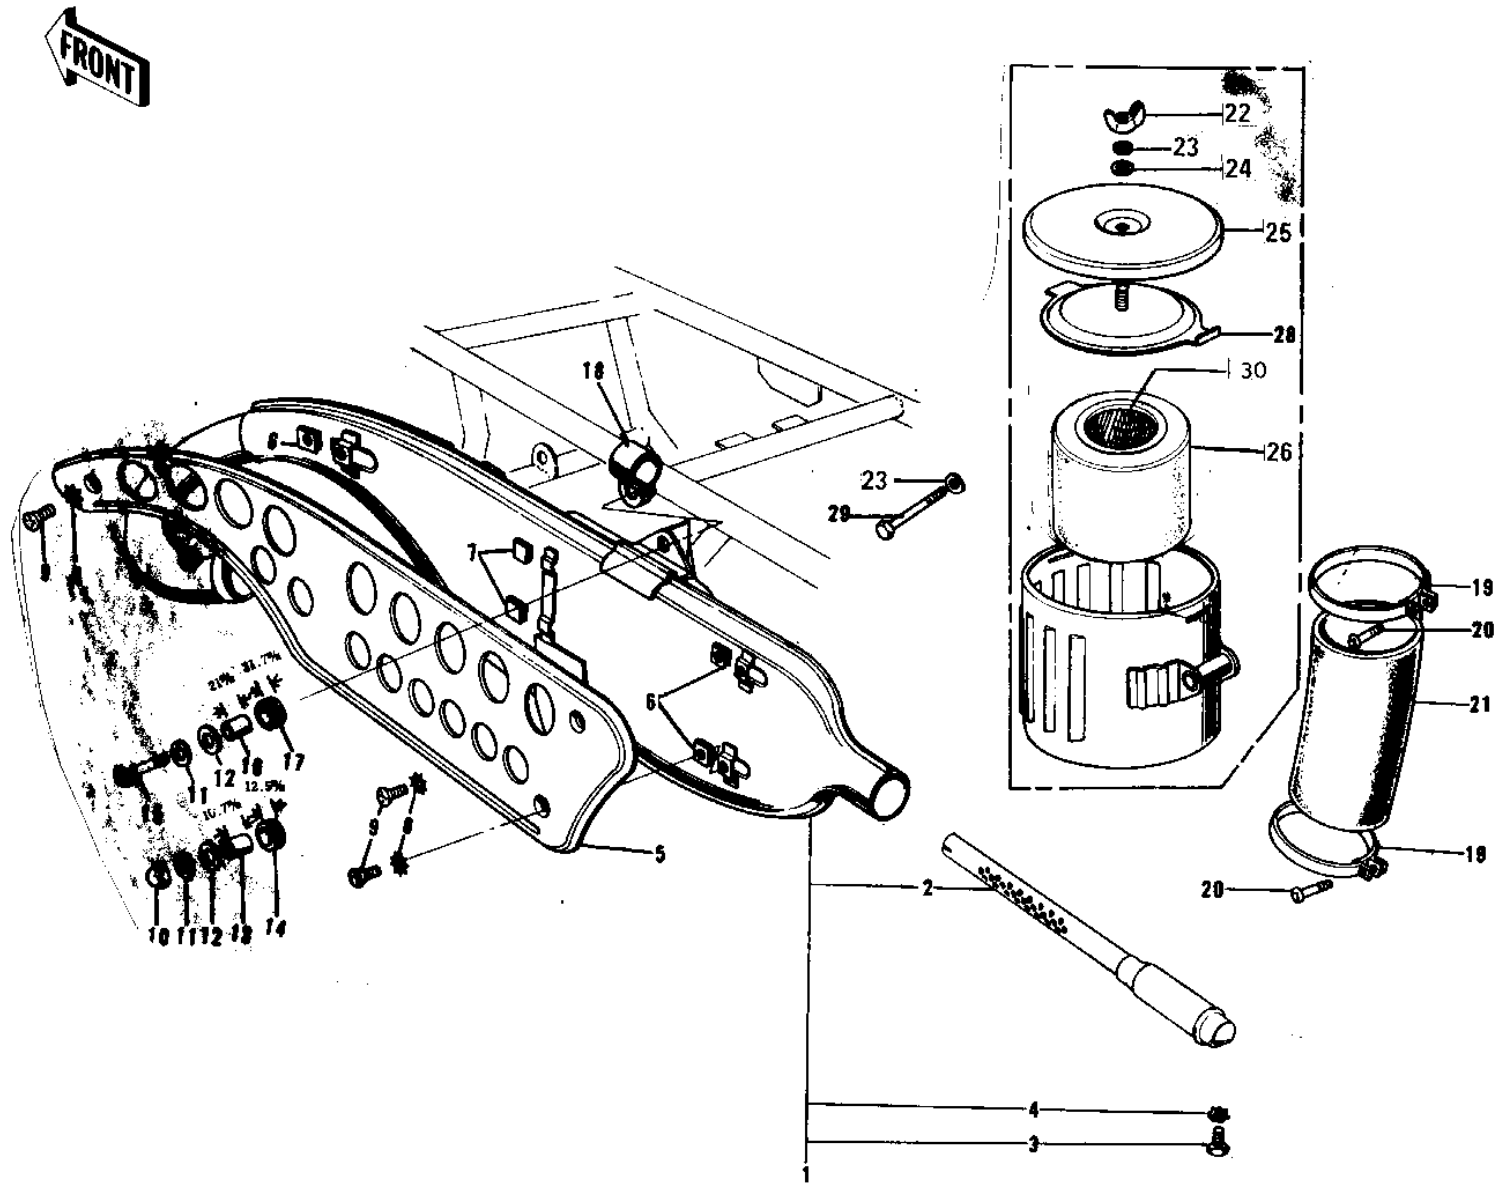

1973 F9-A PARTS DIAGRAM

AIR CLEANER/MUFFLER ('74-'75 F9-B/F9-C 3)

1973 F9-A PARTS LIST

AIR CLEANER/MUFFLER ('74-'75 F9-B/F9-C 3

ITEM NAME	PART NUMBER	QUANTITY
MUFFLER ASSY,F.BLACK (Ref # 1~4)	18001-107-21	
BAFFLE TUBE (Ref # 2)	18033-079	
BOLT-UPSET,6X12 (Ref # 3)	112G0612	
BOLT-UPSET,6X12 (Ref # 3)	112G0612	
WASHER LOCK 6MM (Ref # 4)	463H0600	
COVER-MUFFLER (Ref # 5)	18064-006	
INSULATOR-HEAT (Ref # 6)	18065-009	
INSULATOR (Ref # 7)	18065-007	
WASHER LOCK 6MM (Ref # 8)	463H0600	
SCREW PAN HEAD 6X12 (Ref # 9)	220E0612	
NUT FUEL TANK FRONT (Ref # 10)	92020-007	
WASHER SPRING 8MM (Ref # 11)	461F0800	
WASHER FUEL TANK FIT (Ref # 12)	92022-035	
COLLAR (Ref # 13)	92027-102	
DAMPER RUBBER-MUFFLE (Ref # 14)	18063-005	
SCREW-PAN HEAD,8X40 (Ref # 15)	220B0840	
COLLAR (Ref # 16)	92027-146	
DAMPER RUBBER (Ref # 17)	18063-007	
BRACKET,UPPER MUFFLE (Ref # 18)	32069-039	
CLAMP,AIR CLEANER (Ref # 19)	92037-129	
SCREW-PAN-CROS,6X35, (Ref # 20)	220C0635	
SCREW PAN HEAD 6X35 (Ref # 20)	220B0635	
CONNECTOR (Ref # 21)	11026-002	
AIR CLEANER ASSY,BLA (Ref # 22~27)	11010-072-21	
NUT-WING,6MM (Ref # 22)	92015-030	
WASHER SPRING 6MM (Ref # 23)	461F0600	
WASHER PLAIN 6MM (Ref # 24)	411B0600	
CAP,AIR CLEANER (Ref # 25)	11012-042	
ELEMENT,AIR,CLNR (Ref # 26)	11013-045	

1973 F9-A PARTS LIST

AIR CLEANER/MUFFLER ('74-'75 F9-B/F9-C 3

ITEM NAME	PART NUMBER	QUANTITY
HOLDER,AIR CLEANER (Ref # 28)	11018-001	
BOLT,EXCLUSIVE (Ref # 29)	92001-1456	
ELEMENT AIR CLEANER (Ref # 30)	11013-015	