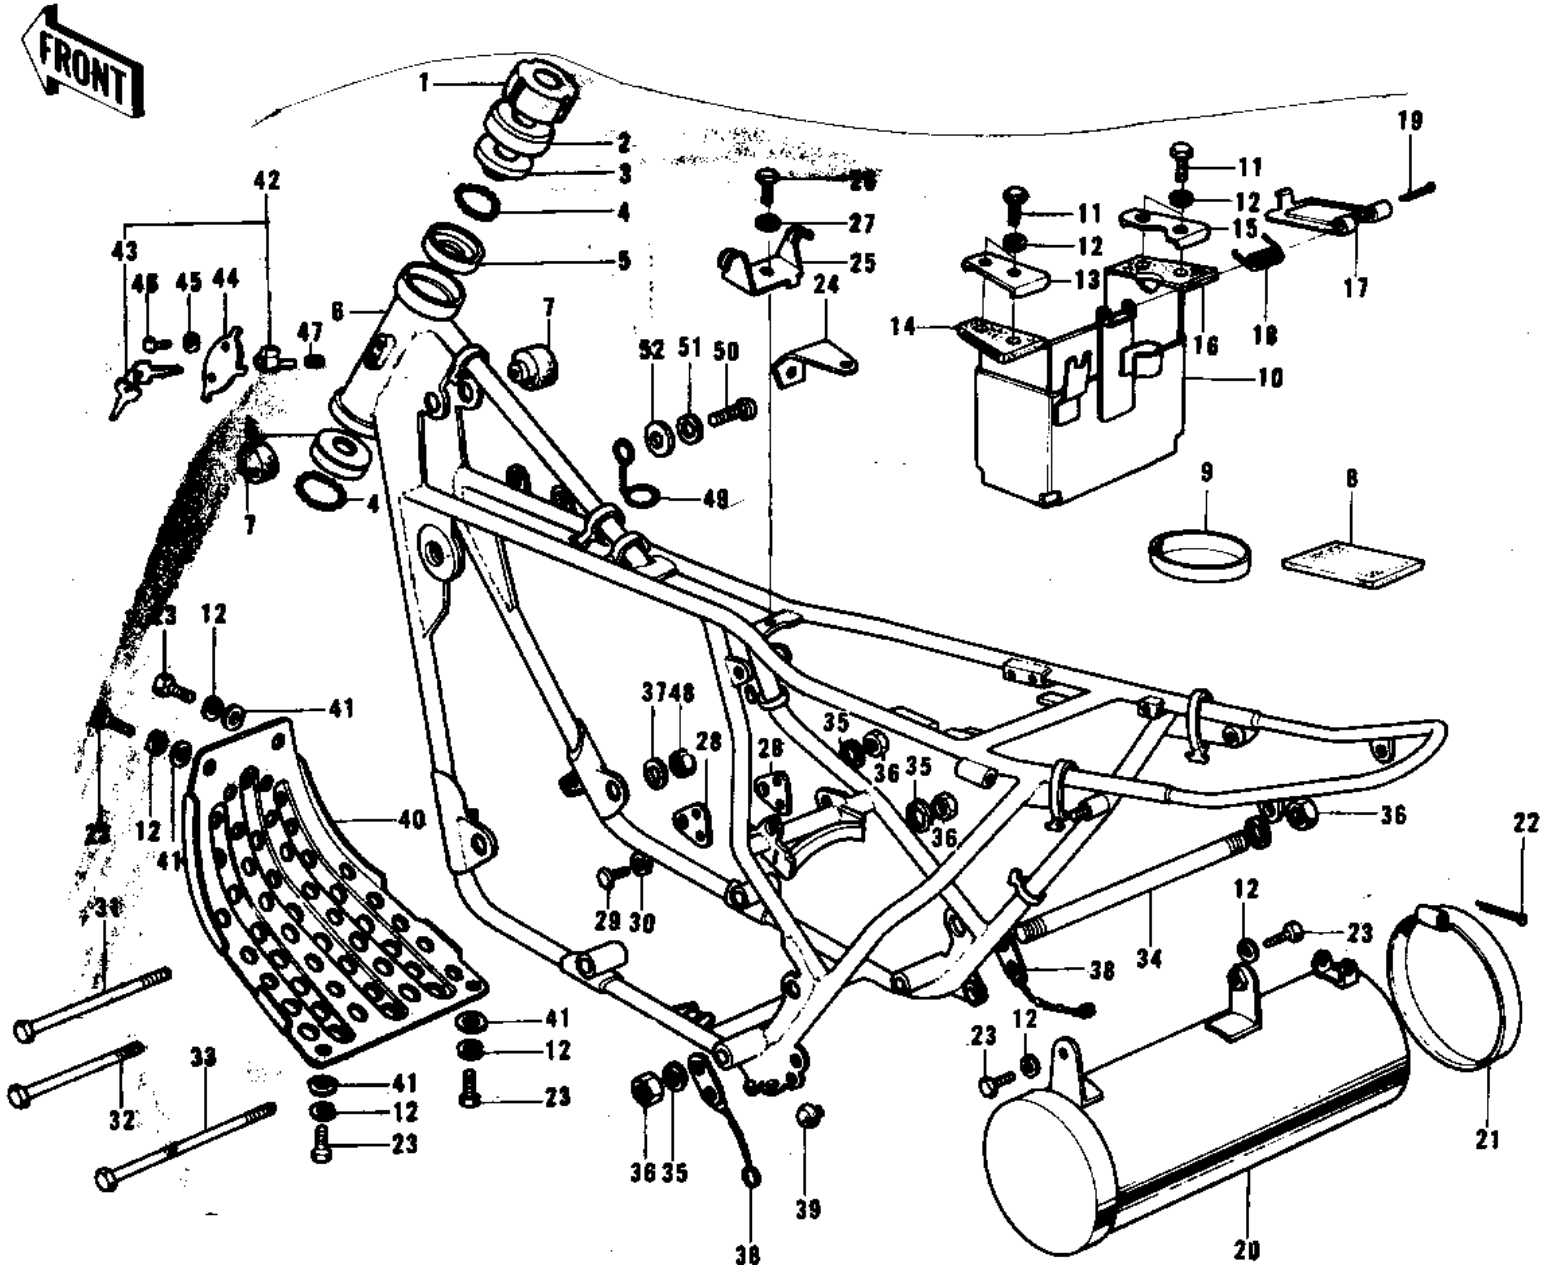

1972 F9 PARTS DIAGRAM

FRAME/FRAME FITTINGS