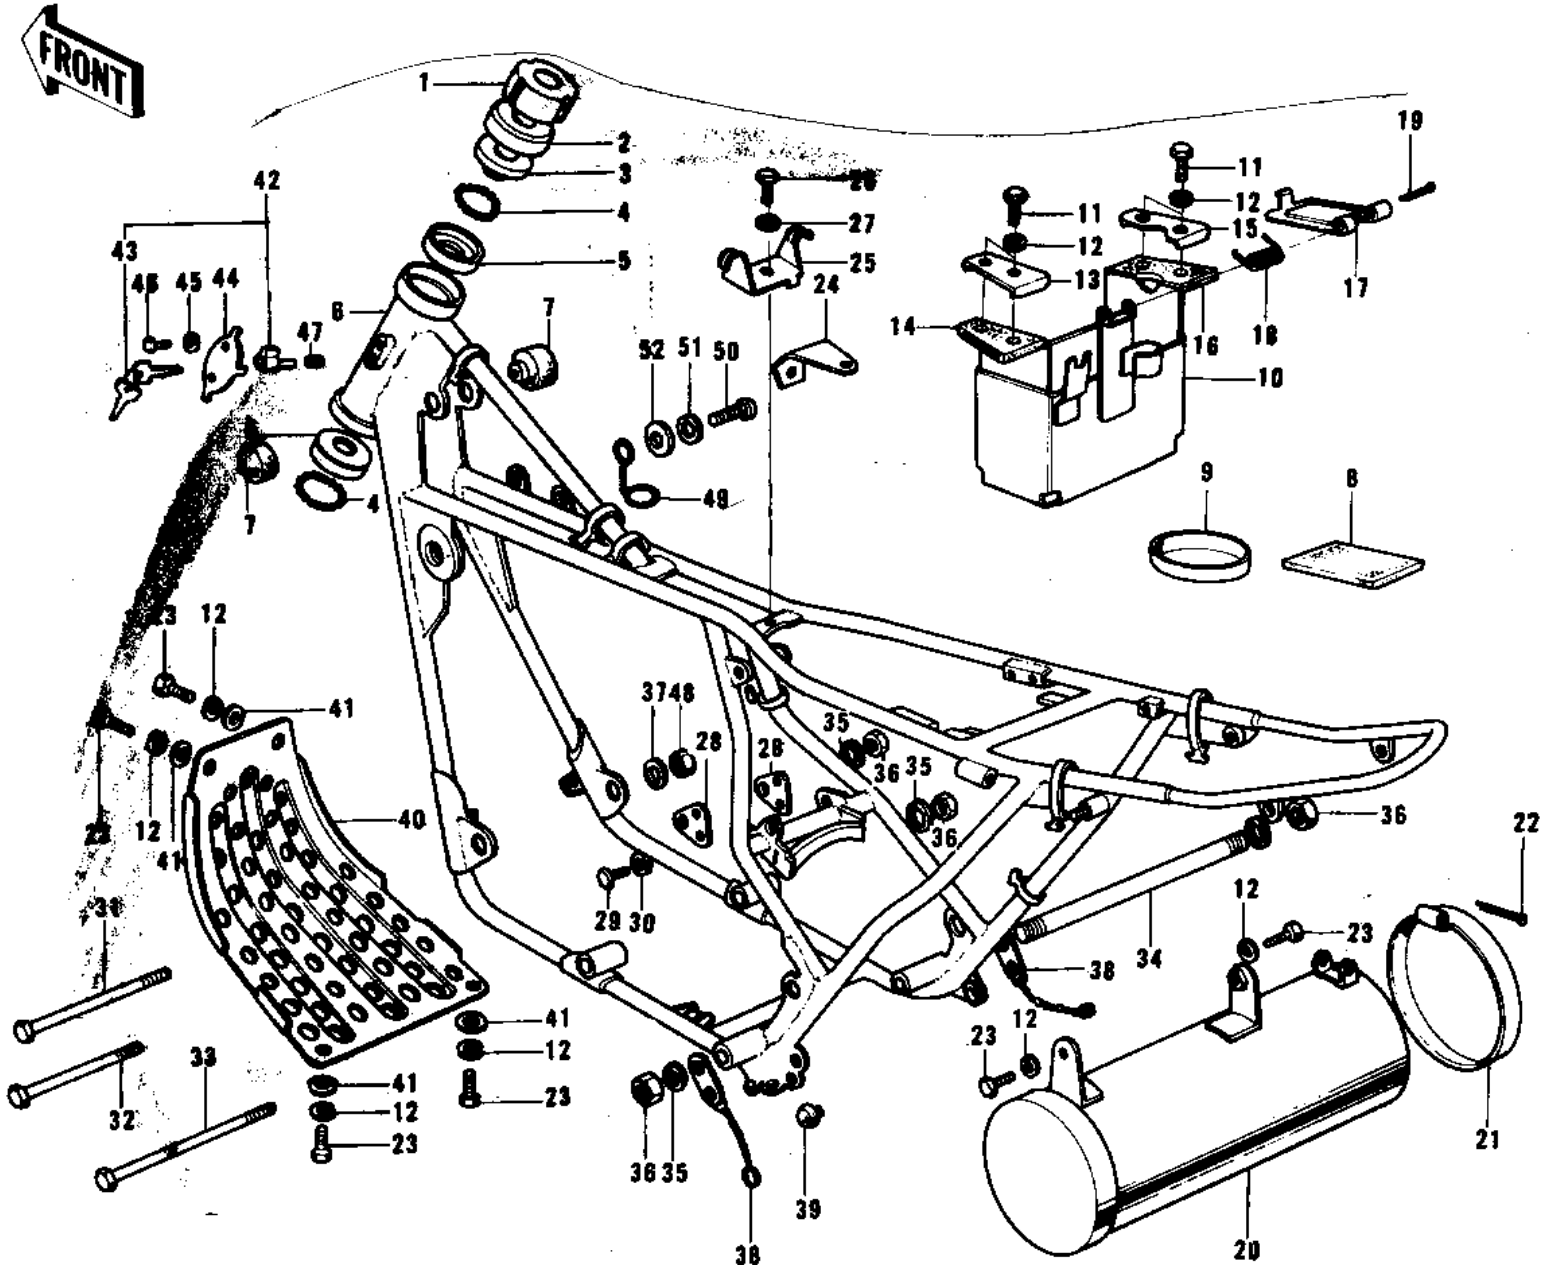

1975 F9-C PARTS DIAGRAM

FRAME/FRAME FITTINGS

1975 F9-C PARTS LIST

FRAME/FRAME FITTINGS

ITEM NAME	PART NUMBER	QUANTITY
NUT STEERING STEM LC (Ref # 1)	92090-006	
CAP-STEERING STEM (Ref # 2)	46098-011	
CONE STERNG BERG UPP (Ref # 3)	92047-003	
BALL STEEL 1/4' (Ref # 4)	600A0800	
RACE STEERING BEARIN (Ref # 5)	92048-005	
FRAME (Ref # 6)	32002-082	
DAMPER RUBB FUEL TAN (Ref # 7)	92075-050	
MAT-BATTERY (Ref # 8)	32103-022	
MAT-BATTERY SIDE (Ref # 9)	32103-023	
CASE,BATTERY (Ref # 10)	32097-025	
BOLT-UPSET (Ref # 11)	112G0618	
BOLT-UPSET (Ref # 11)	112G0618	
WASHER SPRING 6MM (Ref # 12)	461F0600	
PLATE,L.H BATTERY CAS (Ref # 13)	32101-006	
DAMPER RUBBER-BATTER (Ref # 14)	92075-152	
PLATE,R.H BATTERY CAS (Ref # 15)	32101-007	
DAMPER RUBBER,BATTER (Ref # 16)	92075-153	
BAND,BATTERY (Ref # 17)	92072-048	
SPRING-RETURN (Ref # 18)	92083-017	
PIN-COTTER,2.5X35 (Ref # 19)	550D2535	
PIN,COTTER,2.5X40 (Ref # 19)	550D2540	
BOX-TOOL,BLACK (Ref # 20)	32098-014-21	
CAP-TOOL CASE (Ref # 21)	32099-005	
PIN COTTER 2.0X30 (Ref # 22)	550D2030	
BOLT-UPSET,6X12 (Ref # 23)	112G0612	
BOLT-UPSET,6X12 (Ref # 23)	112G0612	
BRACKET-TRN.SGNL.RLY (Ref # 24)	27023-001	
BRACKET,FUEL TANK (Ref # 25)	32052-046	
BOLT-SMALL-UPSET,8X1 (Ref # 26)	115G0818	

1975 F9-C PARTS LIST

FRAME/FRAME FITTINGS

ITEM NAME	PART NUMBER	QUANTITY
WASHER-WAVE (Ref # 45)	92003-003	
SCREW-TAPPING (Ref # 46)	92008-007	
SPRING-STEERING LOCK (Ref # 47)	27032-001	
NUT-LOCK,12MM (Ref # 48)	92019-009	
CLAMP (Ref # 49)	92037-053	
BOLT,6X10 (Ref # 50)	112G0610	
BOLT,6X10 (Ref # 50)	112G0610	
WASHER SPRING 6MM (Ref # 51)	461F0600	
WASHER PLAIN 6MM (Ref # 52)	411B0600	