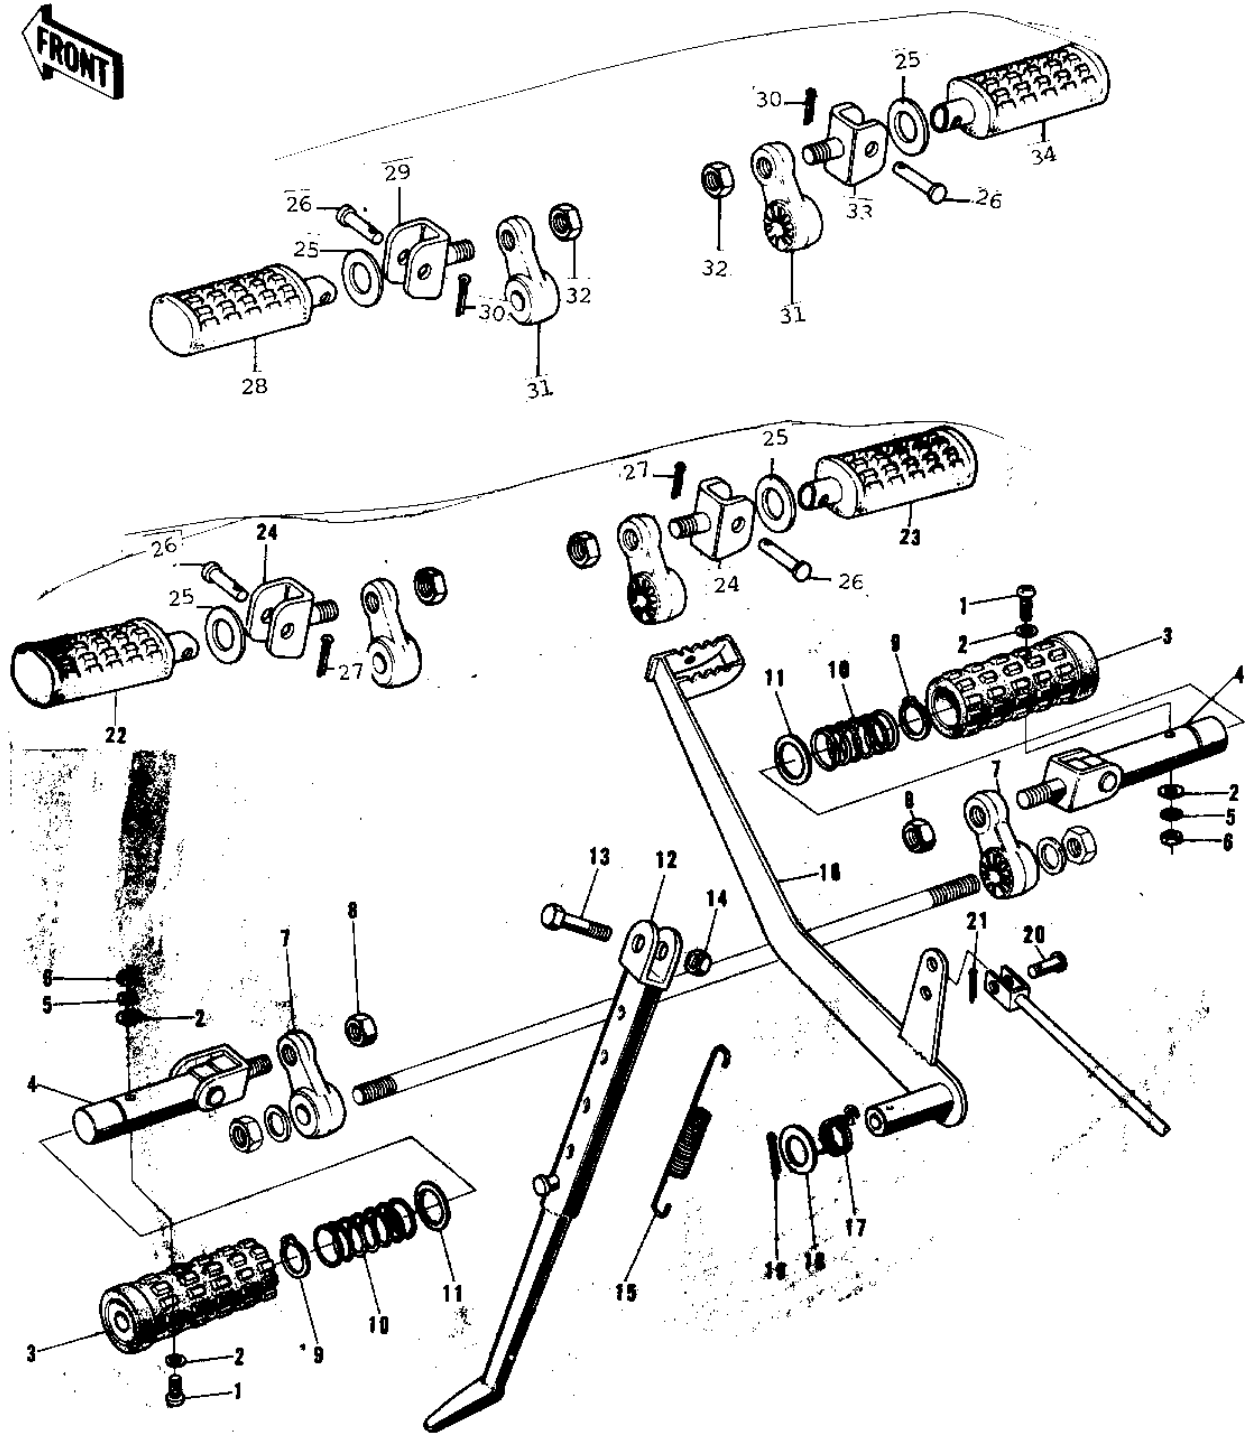

1973 F9-A PARTS DIAGRAM

FOOTRESTS/STAND/BRAKE PEDAL ('74-'75 F9-

1973 F9-A PARTS LIST

FOOTRESTS/STAND/BRAKE PEDAL ('74-'75 F9-

ITEM NAME	PART NUMBER	QUANTITY
SCREW-PAN-CROS (Ref # 1)	220B0540	
WASHER PLAIN 5MM (Ref # 2)	410B0500	
RUBBER-FOOTREST (Ref # 3)	92076-023	
BAR-FOOTREST (Ref # 4)	34003-032	
WASHER SPRING 5MM (Ref # 5)	461F0500	
NUT,5MM (Ref # 6)	311B0500	
BRACKET-FOOTREST BAR (Ref # 7)	34007-009	
NUT-LOCK,12MM (Ref # 8)	92019-009	
CIRCLIP 16MM (Ref # 9)	480J1600	
SPRING FOOTREST PEG (Ref # 10)	34006-002	
WASHER FOLDING PEG (Ref # 11)	92022-049	
STAND-SIDE (Ref # 12)	34024-025	
BOLT,HEX HEAD 10X35 (Ref # 13)	92001-1252	
NUT 10MM (Ref # 14)	315B1000	
SPRING MAIN STAND (Ref # 15)	34023-005	
PEDAL-BRAKE,BLACK (Ref # 16)	43001-036-10	
SPRING-BRAKE PEDAL (Ref # 17)	43005-013	
WASHER BRAKE PEDAL (Ref # 18)	92022-085	
PIN COTTER 3.0X30 (Ref # 19)	550D3030	
PIN R BRK CABLE JOIN (Ref # 20)	92043-034	
PIN COTTER 2.0X15 (Ref # 21)	550D2015	
STEP-ASSY,FR,LH (Ref # 22)	34027-1114	
STEP-ASSY,FR,RH (Ref # 23)	34027-1115	
HOLDER,FOTRST BAR,LH (Ref # 24)	34021-001-10	
WASHER PL 22.5X36X2. (Ref # 25)	92022-204	
PIN-FOOTREST BAR FIT (Ref # 26)	92043-080	
PIN,COTTER,2.5X15 (Ref # 27)	550D2515	
STEP-ASSY,FR,LH (Ref # 28)	34027-1114	
HOLDER,FOTRST BAR,LH (Ref # 29)	34021-001-10	