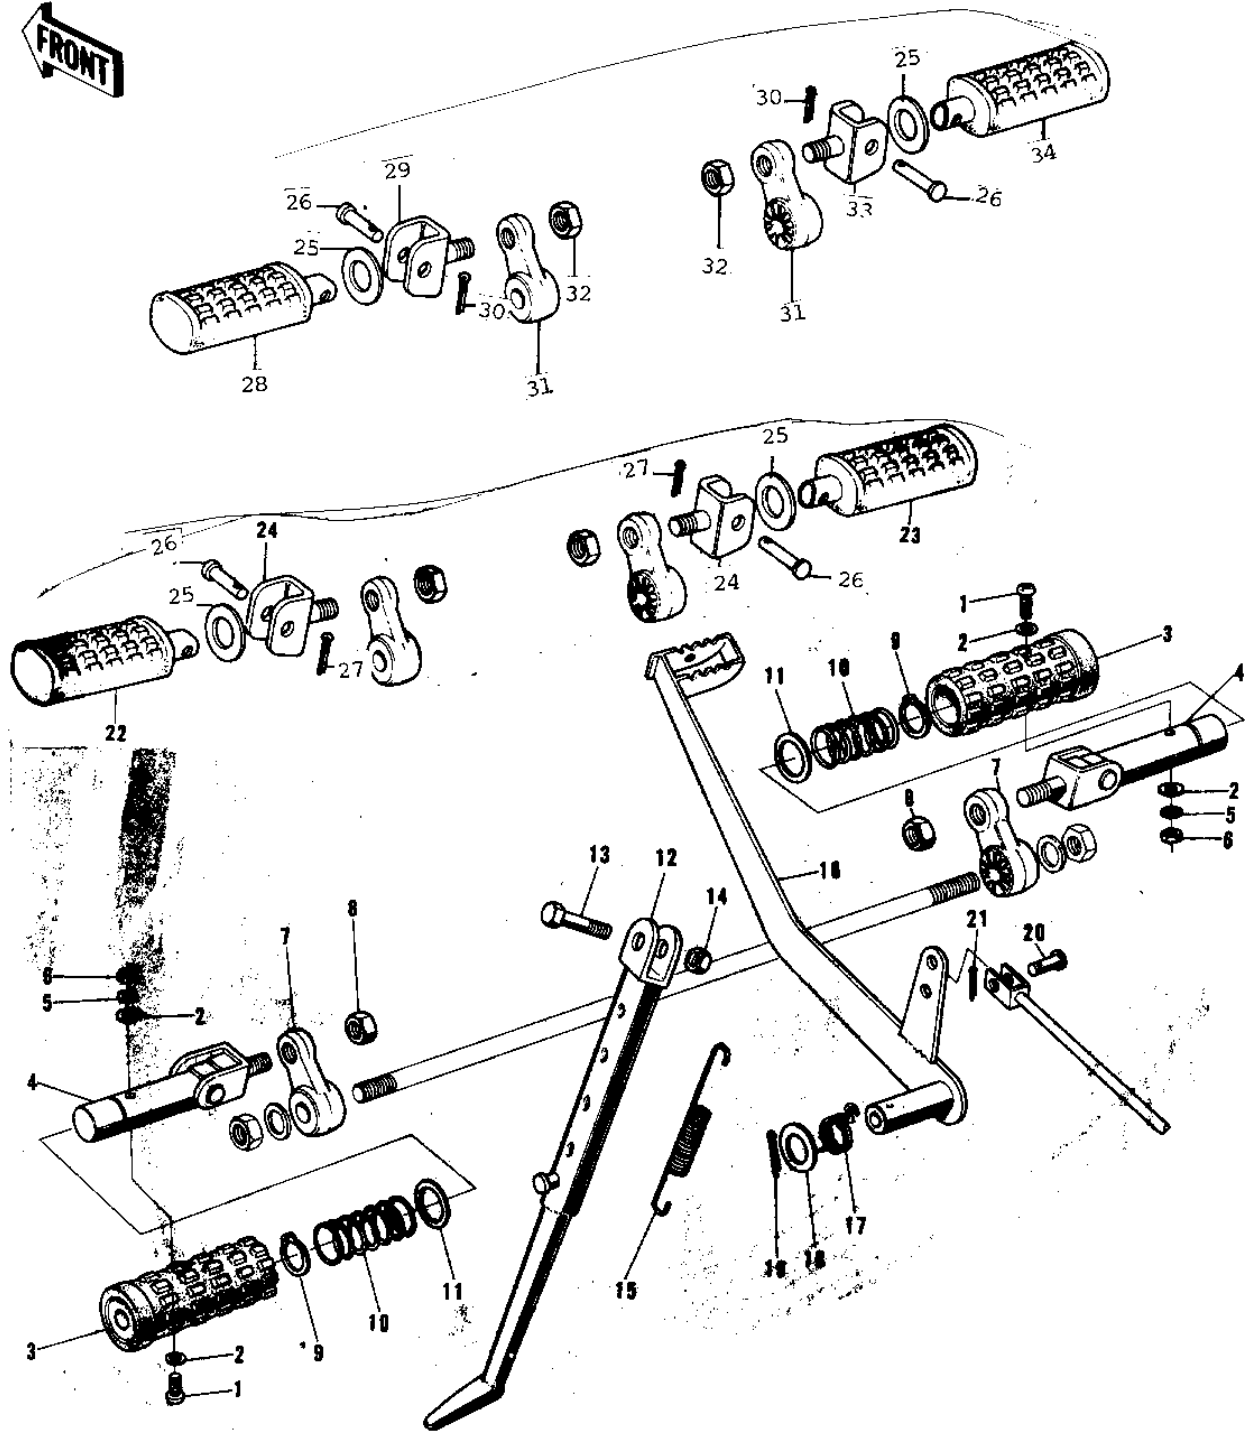

1975 F9-C PARTS DIAGRAM

FOOTRESTS/STAND/BRAKE PEDAL ('74-'75 F9-

1975 F9-C PARTS LIST

FOOTRESTS/STAND/BRAKE PEDAL ('74-'75 F9-

ITEM NAME	PART NUMBER	QUANTITY
SCREW-PAN-CROS (Ref # 1)	220B0540	
WASHER PLAIN 5MM (Ref # 2)	410B0500	
RUBBER-FOOTREST (Ref # 3)	92076-023	
BAR-FOOTREST (Ref # 4)	34003-032	
WASHER SPRING 5MM (Ref # 5)	461F0500	
NUT,5MM (Ref # 6)	311B0500	
BRACKET-FOOTREST BAR (Ref # 7)	34007-009	
NUT-LOCK,12MM (Ref # 8)	92019-009	
CIRCLIP 16MM (Ref # 9)	480J1600	
SPRING FOOTREST PEG (Ref # 10)	34006-002	
WASHER FOLDING PEG (Ref # 11)	92022-049	
STAND-SIDE (Ref # 12)	34024-025	
BOLT,HEX HEAD 10X35 (Ref # 13)	92001-1252	
NUT 10MM (Ref # 14)	315B1000	
SPRING MAIN STAND (Ref # 15)	34023-005	
PEDAL-BRAKE,BLACK (Ref # 16)	43001-036-10	
SPRING-BRAKE PEDAL (Ref # 17)	43005-013	
WASHER BRAKE PEDAL (Ref # 18)	92022-085	
PIN COTTER 3.0X30 (Ref # 19)	550D3030	
PIN R BRK CABLE JOIN (Ref # 20)	92043-034	
PIN COTTER 2.0X15 (Ref # 21)	550D2015	
STEP-ASSY,FR,LH (Ref # 22)	34027-1114	
STEP-ASSY,FR,RH (Ref # 23)	34027-1115	
HOLDER,FOTRST BAR,LH (Ref # 24)	34021-001-10	
WASHER PL 22.5X36X2. (Ref # 25)	92022-204	
PIN-FOOTREST BAR FIT (Ref # 26)	92043-080	
PIN,COTTER,2.5X15 (Ref # 27)	550D2515	
STEP-ASSY,FR,LH (Ref # 28)	34027-1114	
HOLDER,FOTRST BAR,LH (Ref # 29)	34021-001-10	