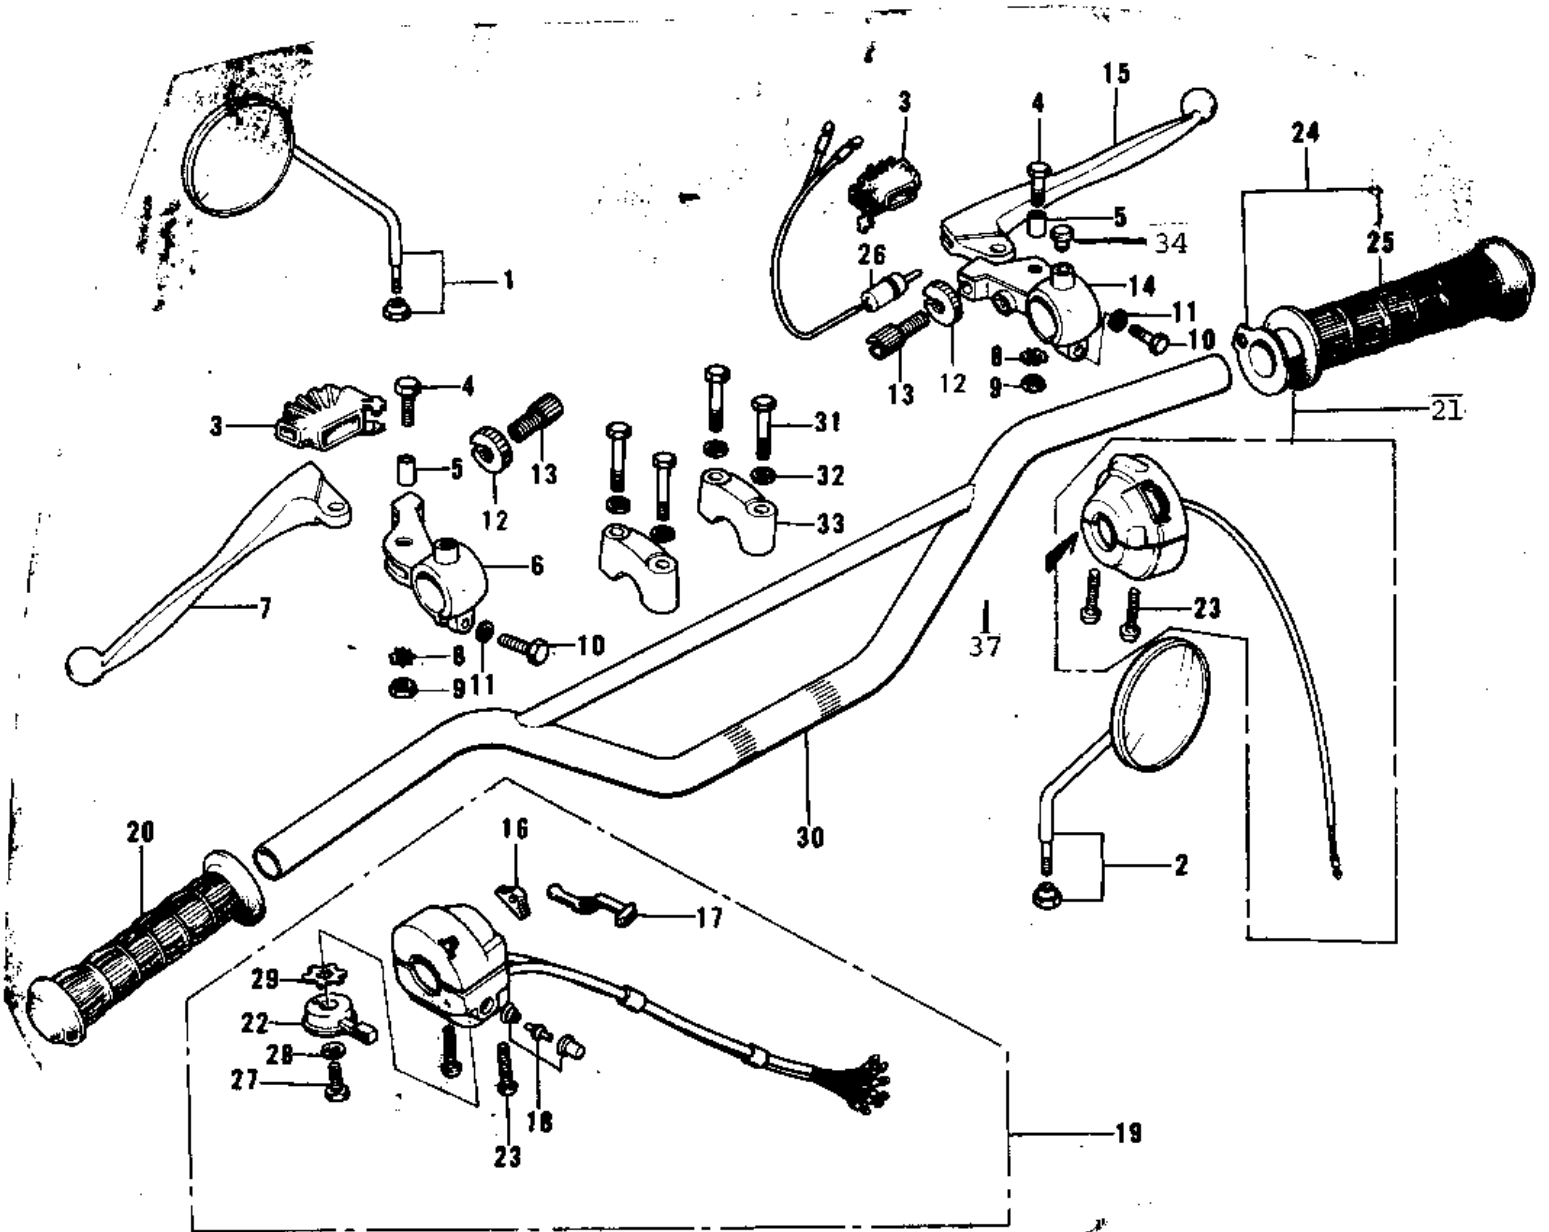

1972 F9 PARTS DIAGRAM

HANDLEBAR ('74-'75 F9-B/F9-C 350)