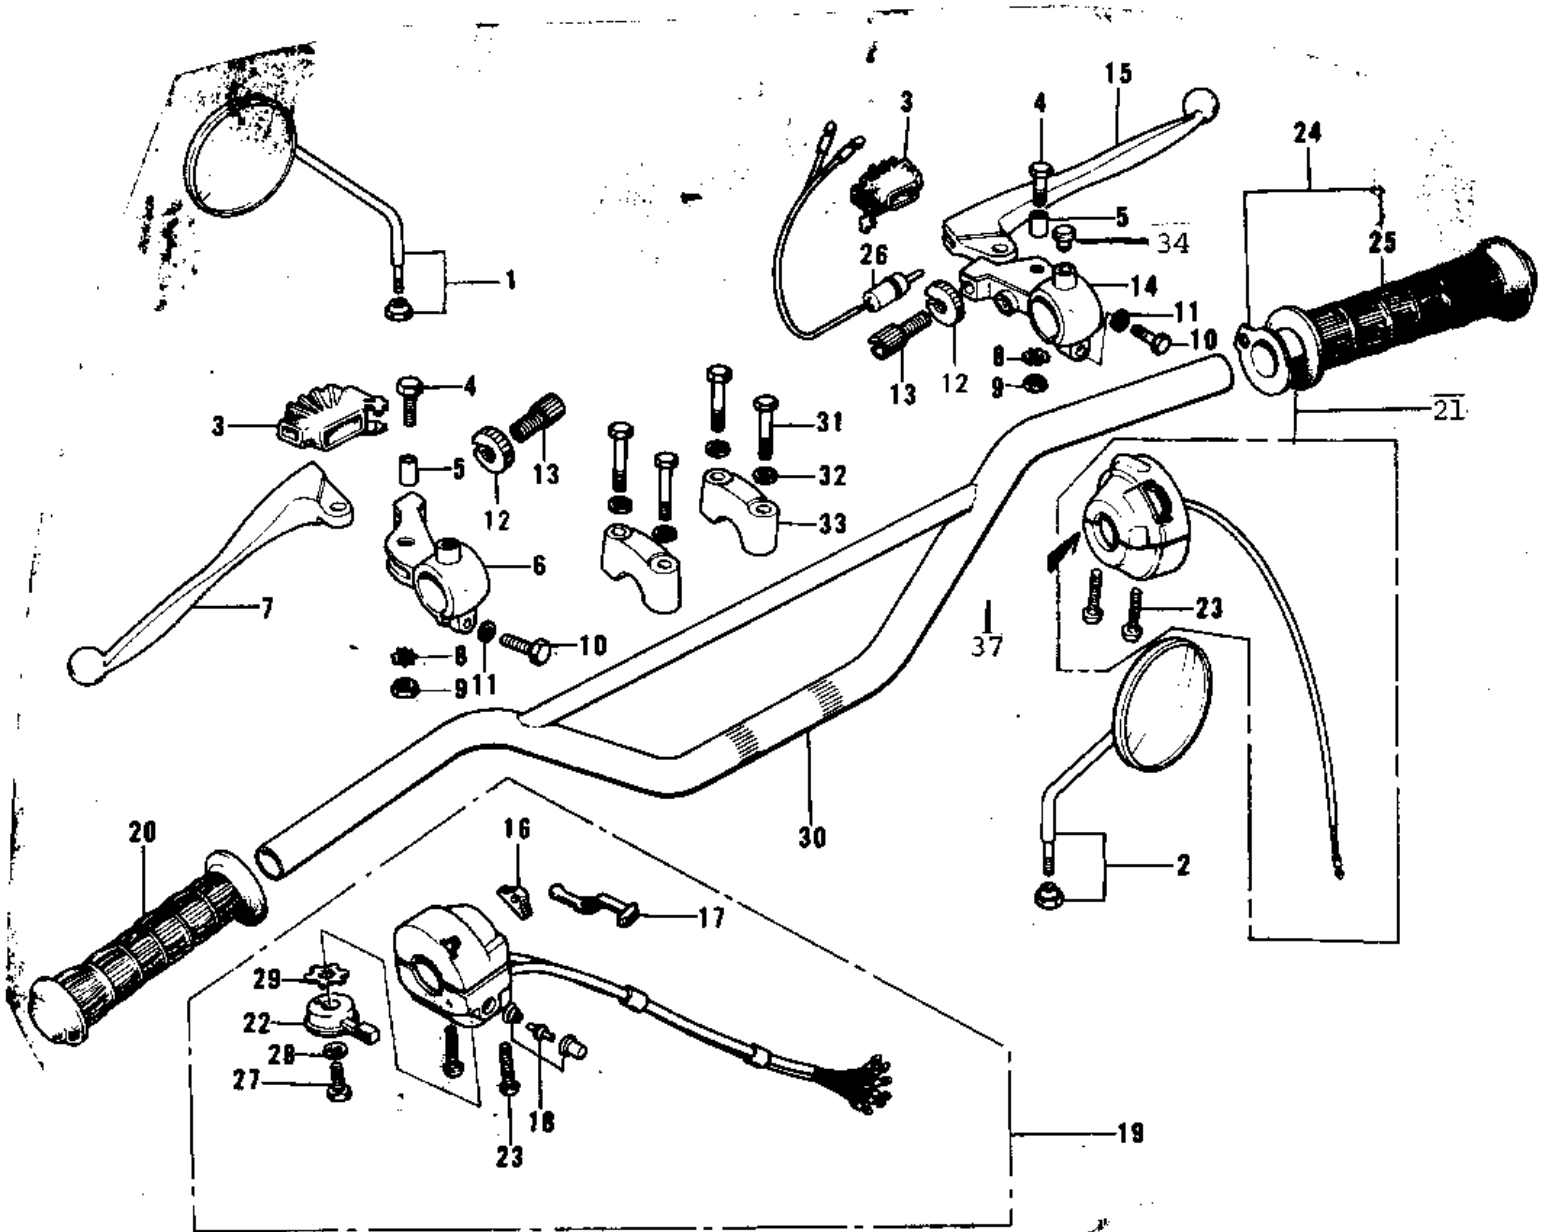

1972 F9 PARTS DIAGRAM

HANDLEBAR ('74-'75 F9-B/F9-C 350)