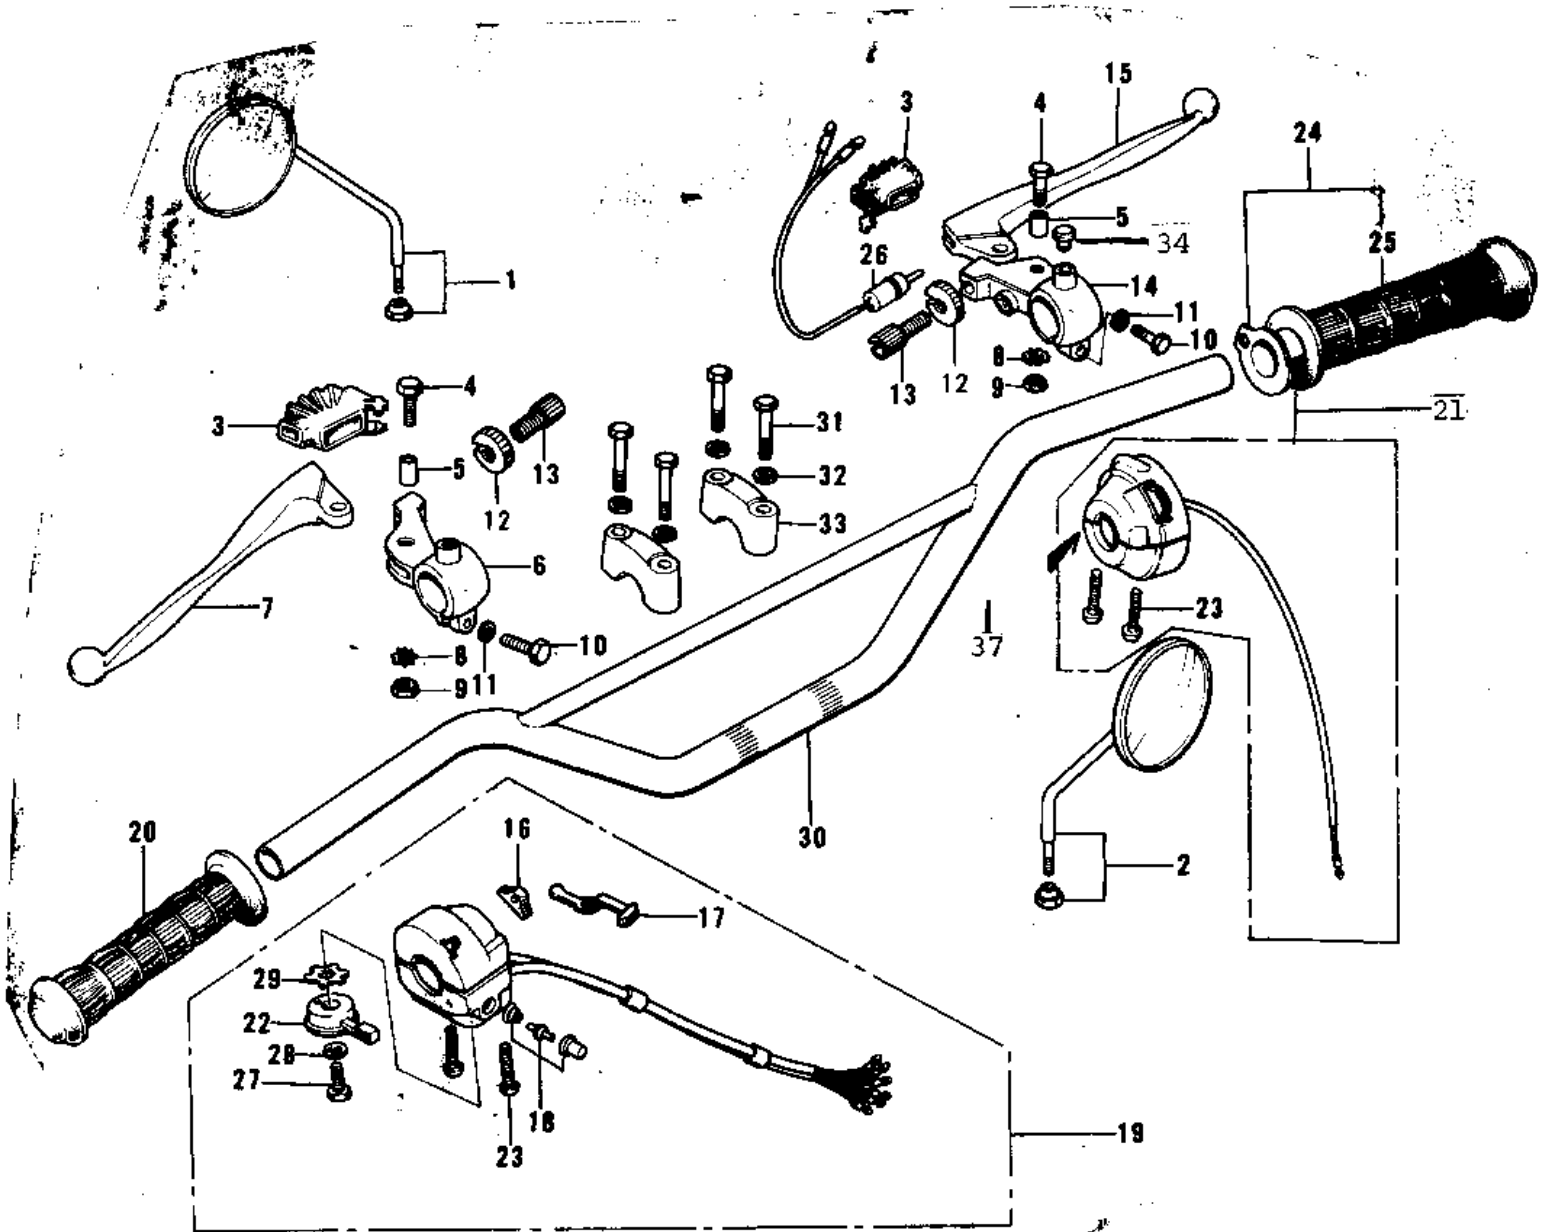

1975 F9-C PARTS DIAGRAM

HANDLEBAR ('74-'75 F9-B/F9-C 350)