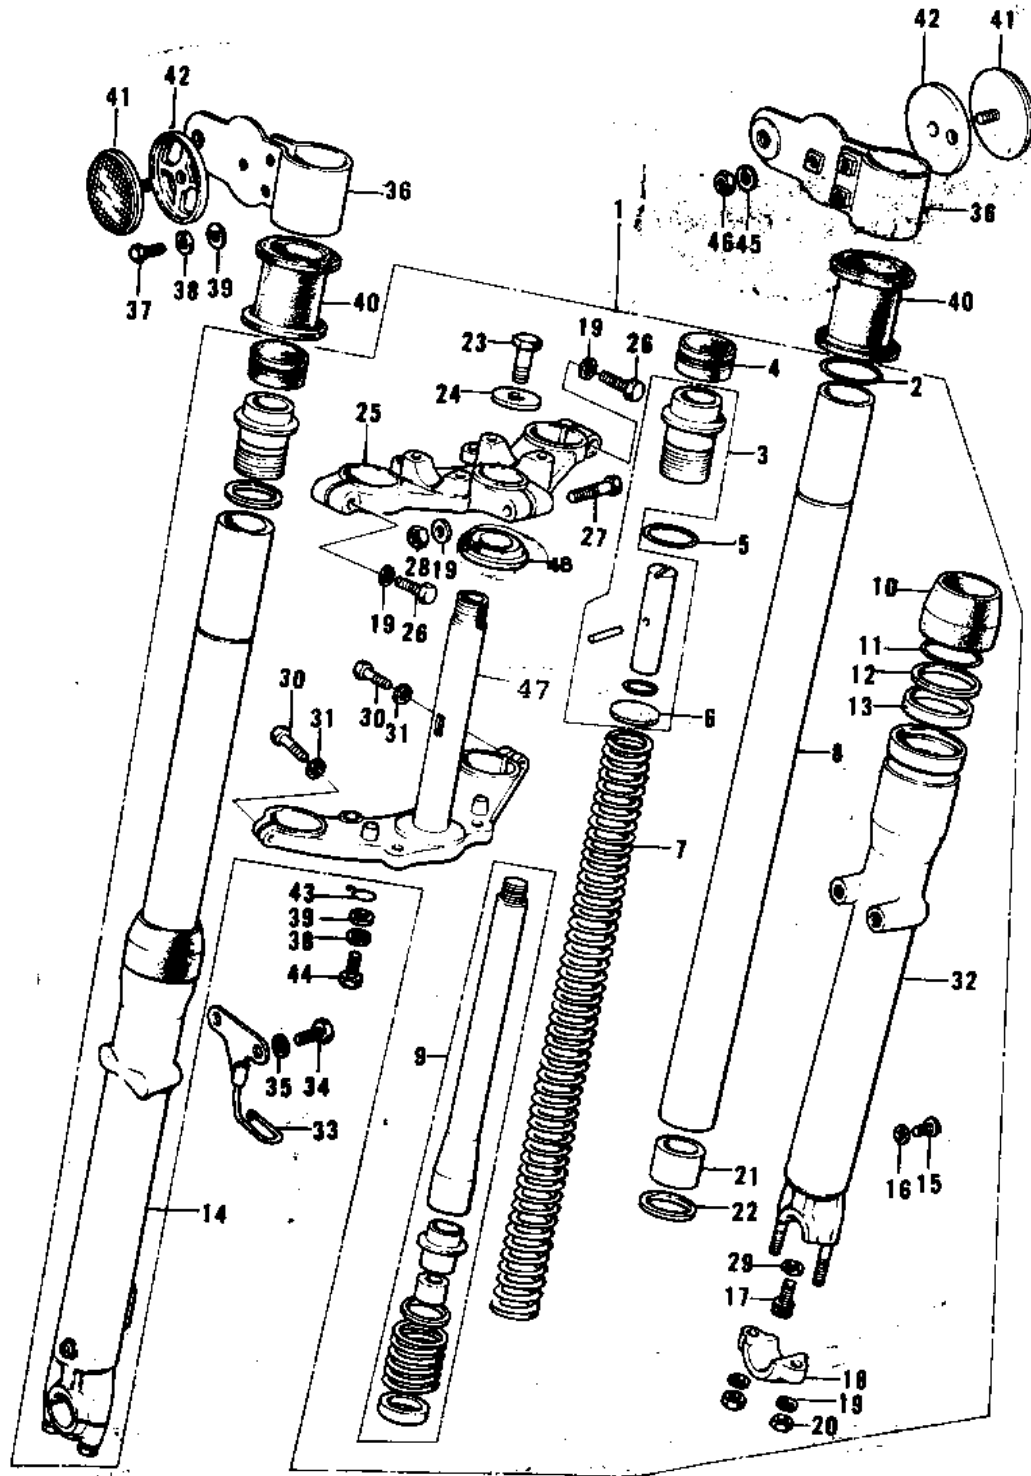

# 1975 F9-C PARTS LIST

FRONT FORK ('74-'75 F9-B/F9-C 350)

| ITEM NAME                       | PART NUMBER | QUANTITY |
|---------------------------------|-------------|----------|
| FORK-FRONT (Ref # 1)            | 44001-127   |          |
| CIRCLIP (Ref # 2)               | 44044-009   |          |
| BOLT,FORK TOP (Ref # 3)         | 44041-047   |          |
| CAP-FORK TOP BOLT (Ref # 4)     | 44062-004   |          |
| 'O' RING FORK TOP (Ref # 5)     | 44046-015   |          |
| WASHER-FORK SPRG SEA (Ref # 6)  | 44029-015   |          |
| SPRING-FORK (Ref # 7)           | 44026-028   |          |
| TUBE-FORK INNER (Ref # 8)       | 44013-022   |          |
| CYLINDER-FORK (Ref # 9)         | 44022-009   |          |
| DUST SHIELD-FORK (Ref # 10)     | 44010-019   |          |
| CIRCLIP OIL SEAL FIT (Ref # 11) | 44044-005   |          |
| WASHER OIL SEAL FIT (Ref # 12)  | 44043-023   |          |
| OIL SEAL,FORK (Ref # 13)        | 44009-011   |          |
| OIL SEAL,FORK (Ref # 13)        | 44009-020   |          |
| TUBE,LH,FORK OUTER (Ref # 14)   | 44005-053   |          |
| SCREW (Ref # 15)                | 44041-062   |          |
| GASKET FORK DRAIN PL (Ref # 16) | 44045-002   |          |
| BOLT-FORK CYLINDER (Ref # 17)   | 44041-040   |          |
| HOLDER,FRONT AXLE (Ref # 18)    | 44063-007   |          |
| WASHER SPRING 8MM (Ref # 19)    | 461F0800    |          |
| NUT,8MM (Ref # 20)              | 311B0800    |          |
| PISTON FORK (Ref # 21)          | 44018-003   |          |
| CIRCLIP FORK PISTON (Ref # 22)  | 44044-008   |          |
| BOLT STRNG STEM HEAD (Ref # 23) | 44041-007   |          |
| WASHER STRNG STEM HD (Ref # 24) | 44043-016   |          |
| HEAD,STEERING STEM (Ref # 25)   | 44039-060   |          |
| BOLT-STEERING STEM H (Ref # 26) | 44041-044   |          |
| BOLT-STEERING STEM H (Ref # 27) | 44041-042   |          |
| NUT,LOCK,8MM (Ref # 28)         | 92015-1124  |          |