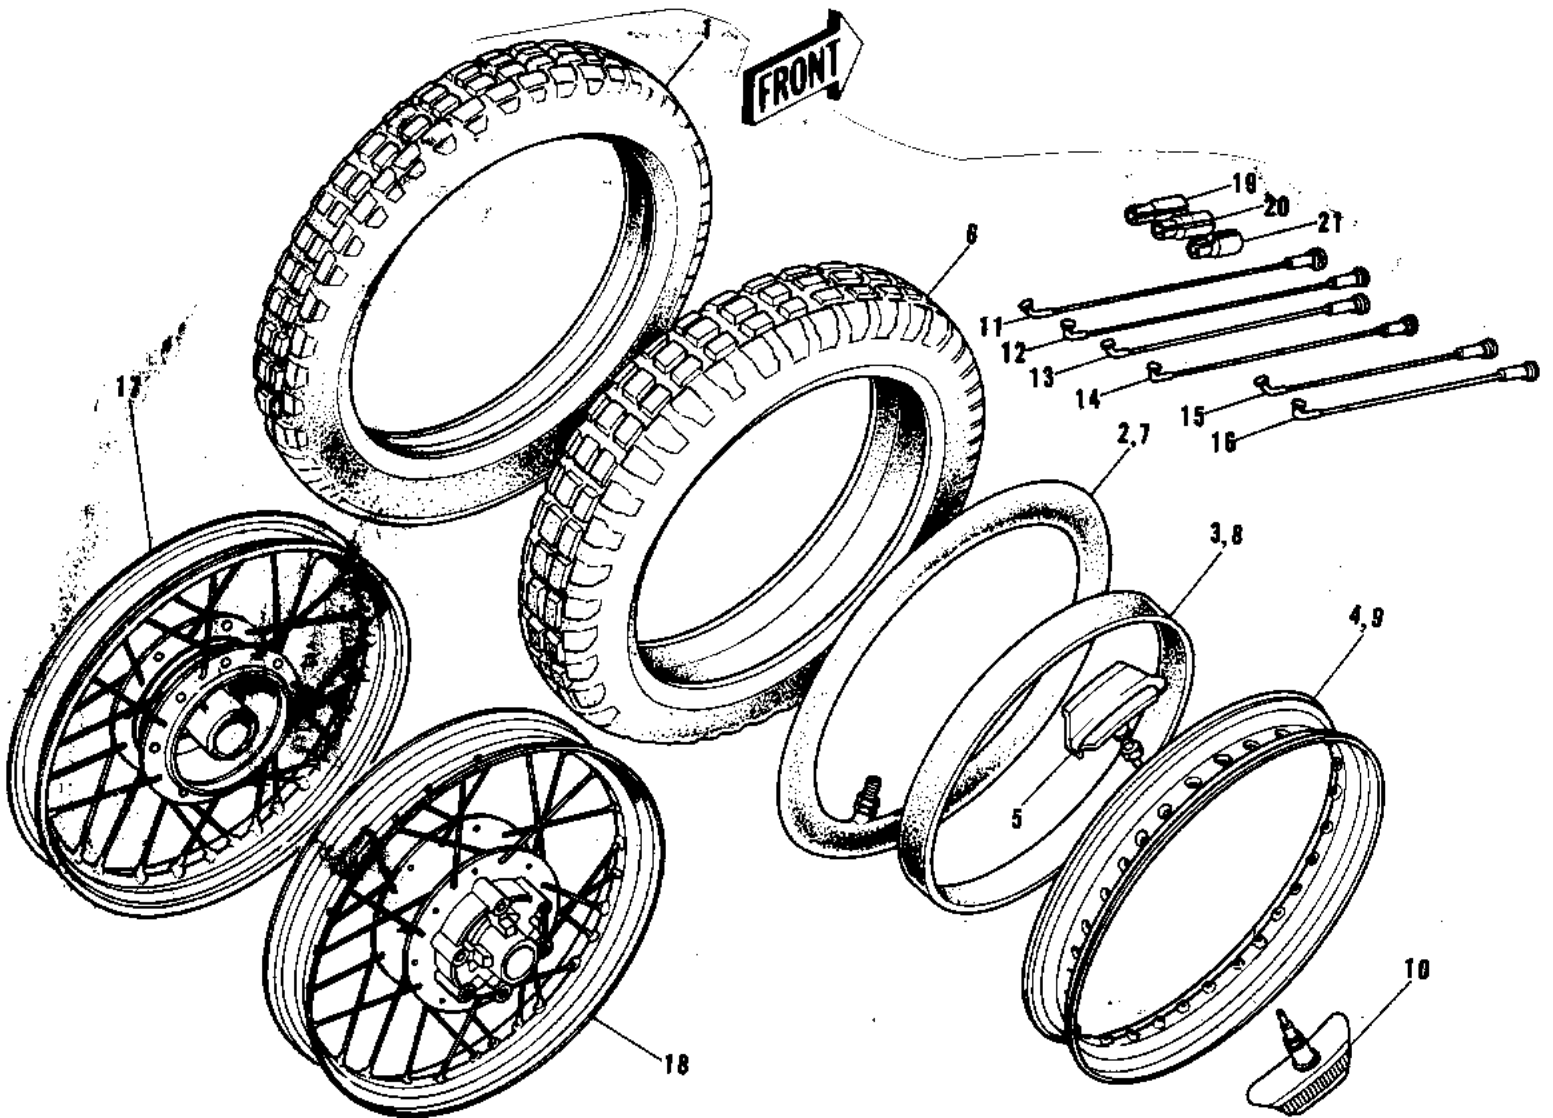

1972 F9 PARTS DIAGRAM

WHEELS/TIRES ('74-'75 F9-B/F9-C 350)

1972 F9 PARTS LIST

WHEELS/TIRES ('74-'75 F9-B/F9-C 350)

ITEM NAME	PART NUMBER	QUANTITY
UNAVAILABLE IN PRICE BOOK (Ref # 1)	41019-008	1
TUBE,2.75/3.70-21 (Ref # 2)	41022-1021	1
BAND,RIM,3.00-21 (Ref # 3)	41023-1001	1
RIM,1.6AX21 (Ref # 4)	41025-050	1
PROTECTOR-BEAD 1.60A (Ref # 5)	41024-006	1
UNAVAILABLE IN PRICE BOOK (Ref # 6)	41019-002	1
UNAVAILABLE IN PRICE BOOK (Ref # 7)	41022-024	1
BAND,RIM,4.00/5.10-1 (Ref # 8)	41023-1006	1
RIM,1.85BX18W (Ref # 9)	41025-045	1
PROTECTOR-BEAD 1.85B (Ref # 10)	41024-007	2
SPOKE-ASY,FR INNER (Ref # 11)	41027-072	18
SPOKE-ASY FR OUTER (Ref # 12)	41028-071	18
SPOKE-ASY,RR INNER L (Ref # 13)	41027-040	9
SPOKE-ASY,RR OUTER L (Ref # 14)	41028-039	9
SPOKE-ASY,RR INNER R (Ref # 15)	41027-041	9
SPOKE-ASY,FR OUTER L (Ref # 16)	41028-040	9
WHEEL ASSY,FRONT (Ref # 17)	41074-035	1
WHEEL ASSY,REAR (Ref # 18)	42048-025	1
WEIGHT,BALANCE,10G (Ref # 19)	41075-1007	AR
WEIGHT,BALANCE,20G (Ref # 20)	41075-1008	AR
WEIGHT,BALANCE,30G (Ref # 21)	41075-1009	AR