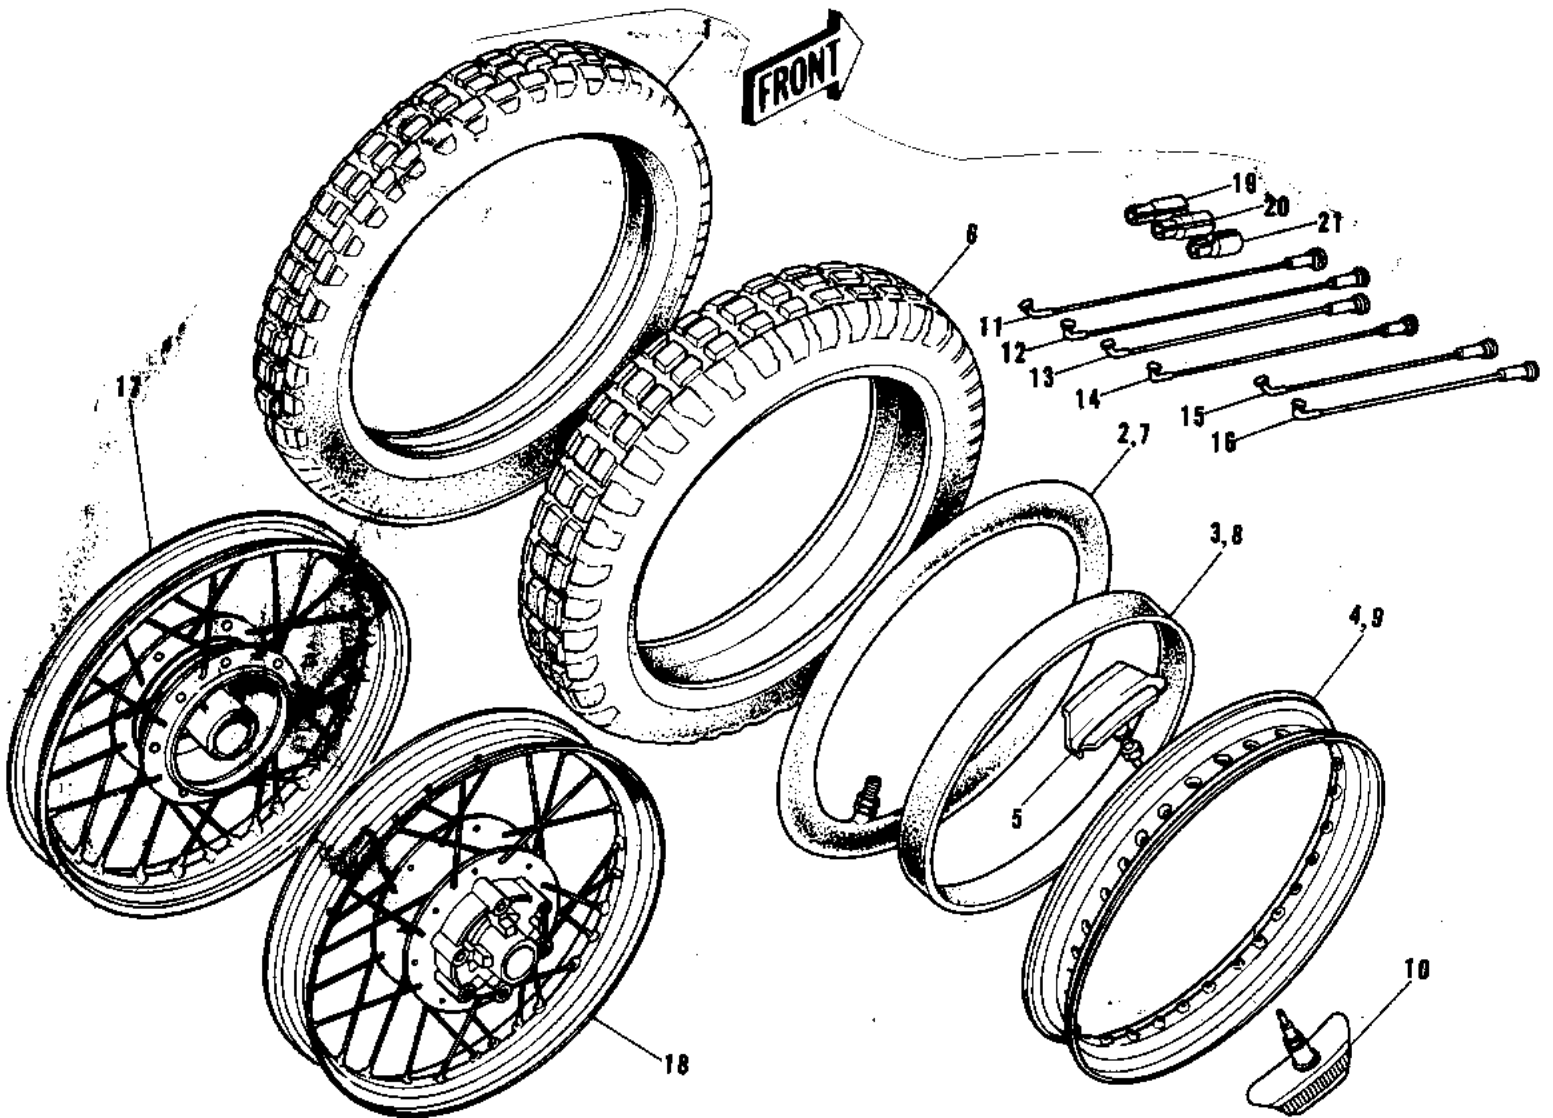

# 1975 F9-C PARTS DIAGRAM

WHEELS/TIRES ('74-'75 F9-B/F9-C 350)

## 1975 F9-C PARTS LIST

WHEELS/TIRES ('74-'75 F9-B/F9-C 350)

| ITEM NAME                           | PART NUMBER | QUANTITY |
|-------------------------------------|-------------|----------|
| UNAVAILABLE IN PRICE BOOK (Ref # 1) | 41019-008   |          |
| TUBE,2.75/3.70-21 (Ref # 2)         | 41022-1021  |          |
| BAND,RIM,3.00-21 (Ref # 3)          | 41023-1001  |          |
| RIM,1.6AX21 (Ref # 4)               | 41025-050   |          |
| PROTECTOR-BEAD 1.60A (Ref # 5)      | 41024-006   |          |
| UNAVAILABLE IN PRICE BOOK (Ref # 6) | 41019-002   |          |
| UNAVAILABLE IN PRICE BOOK (Ref # 7) | 41022-024   |          |
| BAND,RIM,4.00/5.10-1 (Ref # 8)      | 41023-1006  |          |
| RIM,1.85BX18W (Ref # 9)             | 41025-045   |          |
| PROTECTOR-BEAD 1.85B (Ref # 10)     | 41024-007   |          |
| SPOKE-ASY,FR INNER (Ref # 11)       | 41027-072   |          |
| SPOKE-ASY FR OUTER (Ref # 12)       | 41028-071   |          |
| SPOKE-ASY,RR INNER L (Ref # 13)     | 41027-040   |          |
| SPOKE-ASY,RR OUTER L (Ref # 14)     | 41028-039   |          |
| SPOKE-ASY,RR INNER R (Ref # 15)     | 41027-041   |          |
| SPOKE-ASY,FR OUTER L (Ref # 16)     | 41028-040   |          |
| WHEEL ASSY,FRONT (Ref # 17)         | 41074-035   |          |
| WHEEL ASSY,REAR (Ref # 18)          | 42048-025   |          |
| WEIGHT,BALANCE,10G (Ref # 19)       | 41075-1007  |          |
| WEIGHT,BALANCE,20G (Ref # 20)       | 41075-1008  |          |
| WEIGHT,BALANCE,30G (Ref # 21)       | 41075-1009  |          |