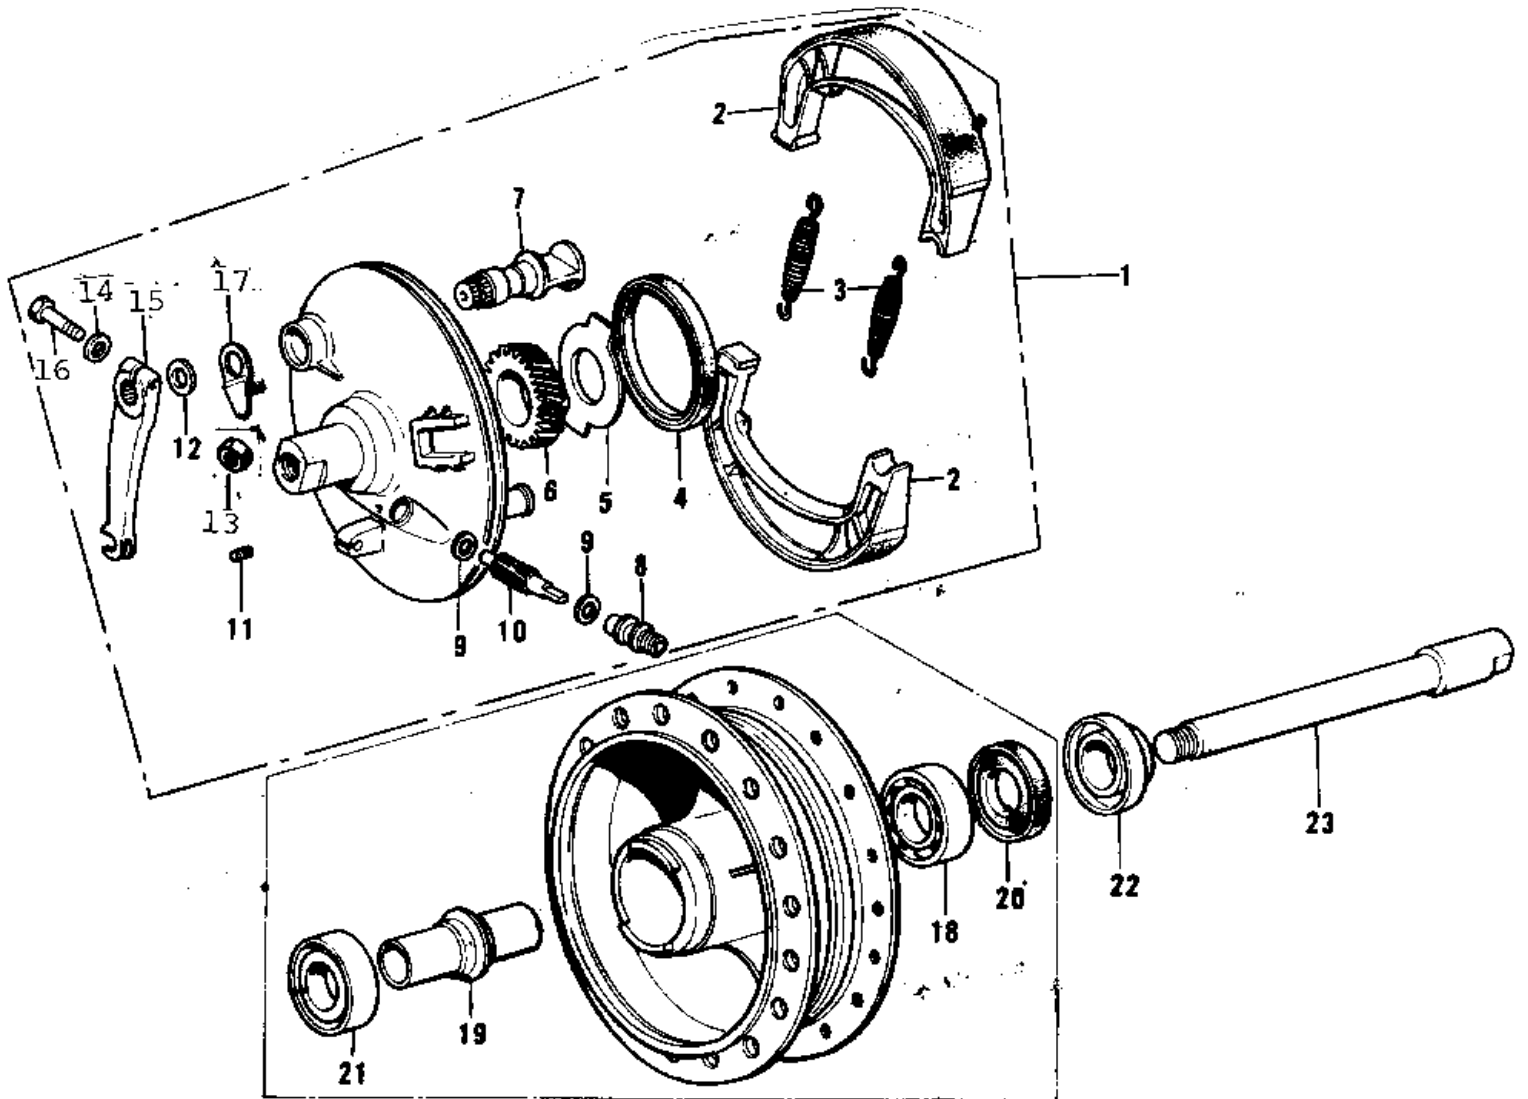

# 1972 F9 PARTS DIAGRAM

FRONT HUB/BRAKE ('74-'75 F9-B/F9-C 350)

# 1972 F9 PARTS LIST

FRONT HUB/BRAKE ('74-'75 F9-B/F9-C 350)

ITEM NAME	PART NUMBER	QUANTITY
PANEL-ASY,FR BRK BUF (Ref # 1~16)	41035-045-80	1
SHOE,BRAKE (Ref # 2)	42019-011	2
SHOE,BRAKE (Ref # 2)	42019-011	2
SPRING-BRAKE SHOE (Ref # 3)	42020-004	2
OIL SEAL F BRK PANEL (Ref # 4)	92050-010	1
RECIEVER GEAR (Ref # 5)	41064-003	1
GEAR-SPEEDOMETER (Ref # 6)	41059-011	1
CAM SHAFT,REAR BRAKE (Ref # 7)	42026-021	1
CAM SHAFT,FRONT BRAK (Ref # 7)	41050-015	1
BUSH SPEEDMETER CABL (Ref # 8)	41062-001	1
BUSH,SPEEDMETER CABL (Ref # 8)	41062-005	1
WASHER THRST SPD PIN (Ref # 9)	41063-001	2
PINION-SPEEDOMETER (Ref # 10)	41060-010	1
SCREW-BUSHING NET (Ref # 11)	41070-004	1
PIN,SPRING (Ref # 11)	41082-001	1
DUST SHIELD BRAKE CA (Ref # 12)	41051-001	1
NUT 6MM (Ref # 13)	311B0600	1
WASHER PLAIN 6MM (Ref # 14)	410B0600	1
LEVER,REAR BRAKE CAM (Ref # 15)	42029-037	1
LEVER-BRAKE CAM (Ref # 15)	41053-017	1
BOLT 6X35 (Ref # 16)	110R0635	1
BOLT-UPSET,6X35 (Ref # 16)	112G0635	AL
BOLT-UPSET (Ref # 16)	112G0625	1
INDICATOR,FR BRK PNL (Ref # 17)	41085-005	1
DRUM-ASSY,FR BRK (Ref # 18~21)	41034-022	1
DRUM-ASSY,FR BRK,BUF (Ref # 18~21)	41034-023-80	1
BEARING BALL #6202Z (Ref # 18)	601B6202Z	1
SPACER FR HUB BEARIN (Ref # 19)	41039-004	1
SPACER-FRONT HUB BER (Ref # 19)	41039-020	1

## 1972 F9 PARTS LIST

FRONT HUB/BRAKE ('74-'75 F9-B/F9-C 350)

ITEM NAME	PART NUMBER	QUANTITY
BEARING BALL #6202 (Ref # 20)	601B6202	1
OIL SEAL RR BRK DRUM (Ref # 21)	92050-008	1
COLLAR FRONT HUB R.H (Ref # 22)	41069-004	1
COLLAR-FRONT AXLE (Ref # 22)	41069-019	1
AXLE-FRONT (Ref # 23)	41068-029	1
AXLE-FRONT (Ref # 23)	41068-037	1
TORQUE LINK-FRNT BRK (Ref # 24)	43007-022	1
WASHER-LOCK (Ref # 25)	92088-012	2
BOLT-HEA HEAD,8X20 (Ref # 26)	92001-086	2