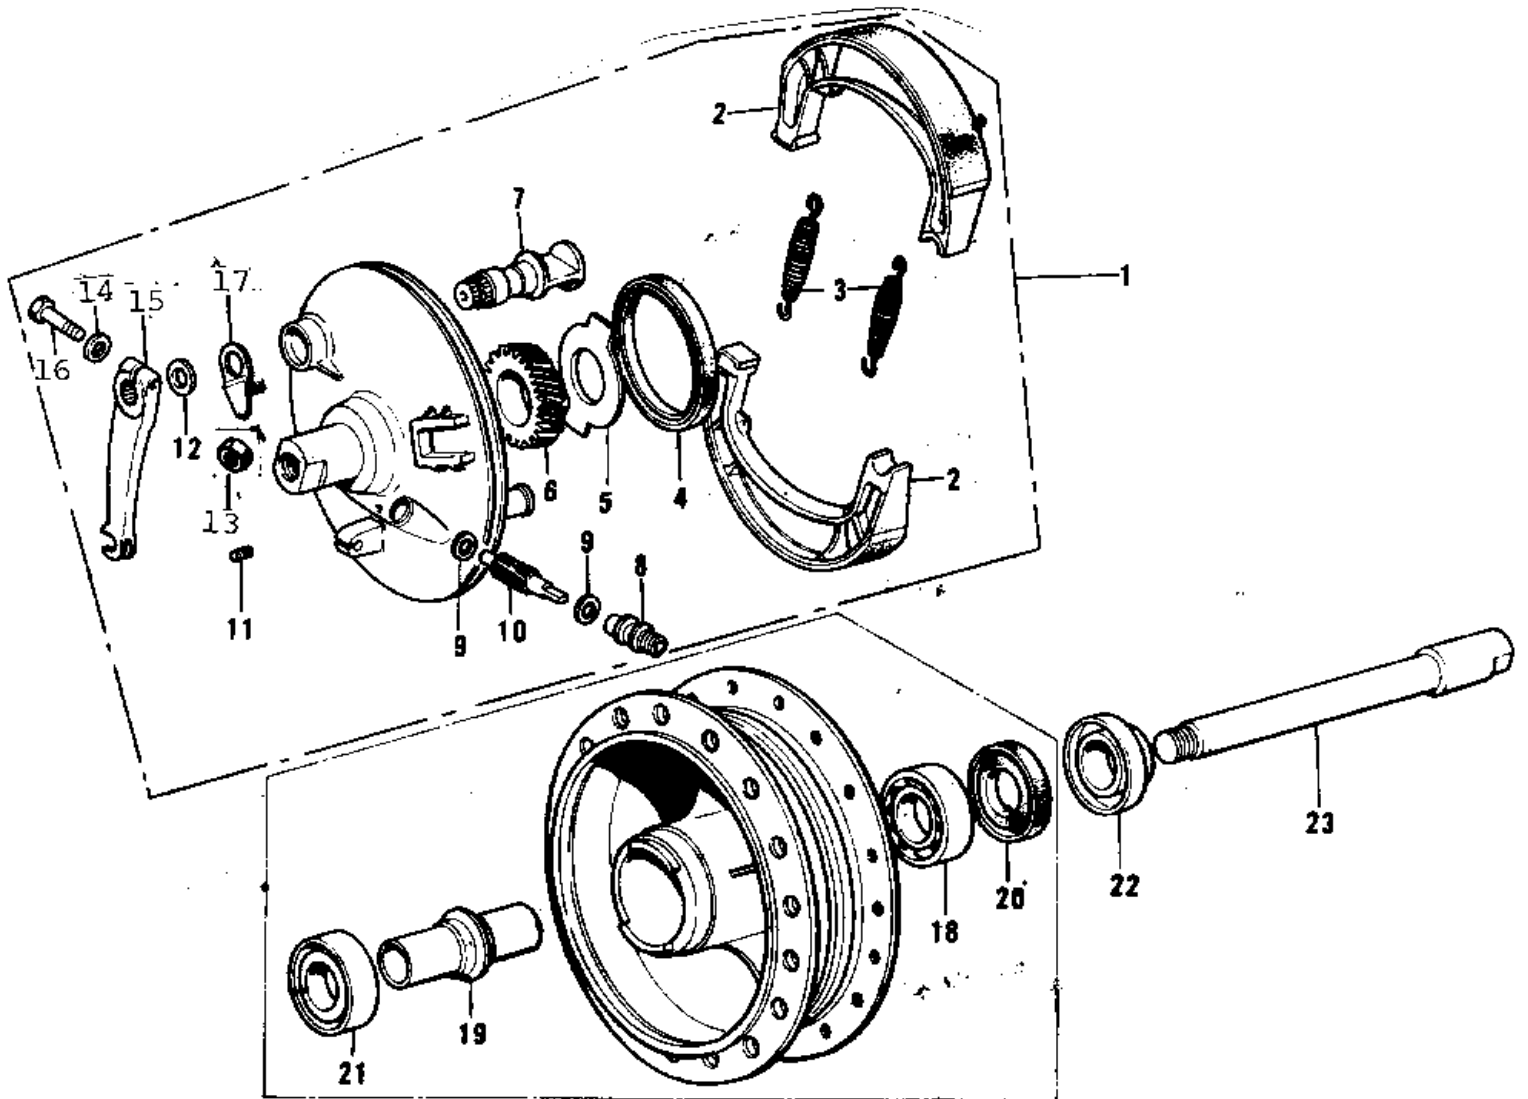

1972 F9 PARTS DIAGRAM

FRONT HUB/BRAKE ('74-'75 F9-B/F9-C 350)

1972 F9 PARTS LIST

FRONT HUB/BRAKE ('74-'75 F9-B/F9-C 350)

ITEM NAME	PART NUMBER	QUANTITY
PANEL-ASY,FR BRK BUF (Ref # 1~16)	41035-045-80	1
SHOE,BRAKE (Ref # 2)	42019-011	2
SHOE,BRAKE (Ref # 2)	42019-011	2
SPRING-BRAKE SHOE (Ref # 3)	42020-004	2
OIL SEAL F BRK PANEL (Ref # 4)	92050-010	1
RECIEVER GEAR (Ref # 5)	41064-003	1
GEAR-SPEEDOMETER (Ref # 6)	41059-011	1
CAM SHAFT,REAR BRAKE (Ref # 7)	42026-021	1
CAM SHAFT,FRONT BRAK (Ref # 7)	41050-015	1
BUSH SPEEDMETER CABL (Ref # 8)	41062-001	1
BUSH,SPEEDMETER CABL (Ref # 8)	41062-005	1
WASHER THRST SPD PIN (Ref # 9)	41063-001	2
PINION-SPEEDOMETER (Ref # 10)	41060-010	1
SCREW-BUSHING NET (Ref # 11)	41070-004	1
PIN,SPRING (Ref # 11)	41082-001	1
DUST SHIELD BRAKE CA (Ref # 12)	41051-001	1
NUT 6MM (Ref # 13)	311B0600	1
WASHER PLAIN 6MM (Ref # 14)	410B0600	1
LEVER,REAR BRAKE CAM (Ref # 15)	42029-037	1
LEVER-BRAKE CAM (Ref # 15)	41053-017	1
BOLT 6X35 (Ref # 16)	110R0635	1
BOLT-UPSET,6X35 (Ref # 16)	112G0635	AL
BOLT-UPSET (Ref # 16)	112G0625	1
INDICATOR,FR BRK PNL (Ref # 17)	41085-005	1
DRUM-ASSY,FR BRK (Ref # 18~21)	41034-022	1
DRUM-ASSY,FR BRK,BUF (Ref # 18~21)	41034-023-80	1
BEARING BALL #6202Z (Ref # 18)	601B6202Z	1
SPACER FR HUB BEARIN (Ref # 19)	41039-004	1
SPACER-FRONT HUB BER (Ref # 19)	41039-020	1

1972 F9 PARTS LIST

FRONT HUB/BRAKE ('74-'75 F9-B/F9-C 350)

ITEM NAME	PART NUMBER	QUANTITY
BEARING BALL #6202 (Ref # 20)	601B6202	1
OIL SEAL RR BRK DRUM (Ref # 21)	92050-008	1
COLLAR FRONT HUB R.H (Ref # 22)	41069-004	1
COLLAR-FRONT AXLE (Ref # 22)	41069-019	1
AXLE-FRONT (Ref # 23)	41068-029	1
AXLE-FRONT (Ref # 23)	41068-037	1
TORQUE LINK-FRNT BRK (Ref # 24)	43007-022	1
WASHER-LOCK (Ref # 25)	92088-012	2
BOLT-HEA HEAD,8X20 (Ref # 26)	92001-086	2