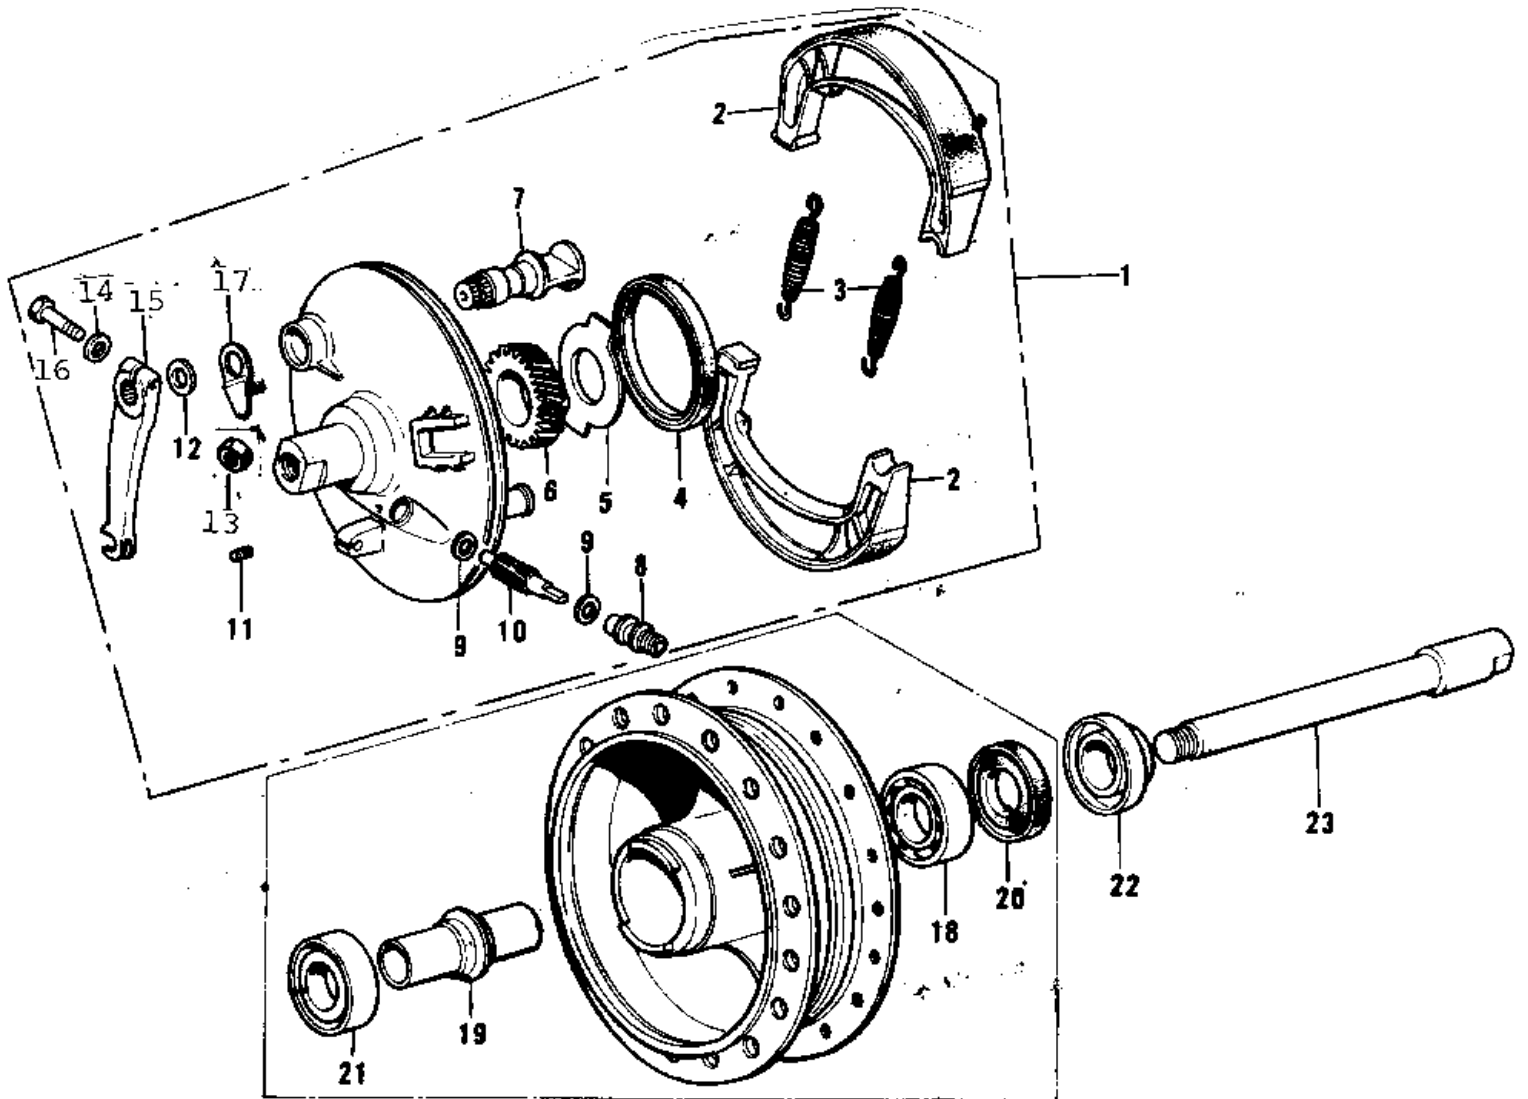

1973 F9-A PARTS DIAGRAM

FRONT HUB/BRAKE ('74-'75 F9-B/F9-C 350)

1973 F9-A PARTS LIST

FRONT HUB/BRAKE ('74-'75 F9-B/F9-C 350)

ITEM NAME	PART NUMBER	QUANTITY
PANEL-ASY,FR BRK BUF (Ref # 1~16)	41035-045-80	
SHOE,BRAKE (Ref # 2)	42019-011	
SHOE,BRAKE (Ref # 2)	42019-011	
SPRING-BRAKE SHOE (Ref # 3)	42020-004	
OIL SEAL F BRK PANEL (Ref # 4)	92050-010	
RECIEVER GEAR (Ref # 5)	41064-003	
GEAR-SPEEDOMETER (Ref # 6)	41059-011	
CAM SHAFT,REAR BRAKE (Ref # 7)	42026-021	
CAM SHAFT,FRONT BRAK (Ref # 7)	41050-015	
BUSH SPEEDMETER CABL (Ref # 8)	41062-001	
BUSH,SPEEDMETER CABL (Ref # 8)	41062-005	
WASHER THRST SPD PIN (Ref # 9)	41063-001	
PINION-SPEEDOMETER (Ref # 10)	41060-010	
SCREW-BUSHING NET (Ref # 11)	41070-004	
PIN,SPRING (Ref # 11)	41082-001	
DUST SHIELD BRAKE CA (Ref # 12)	41051-001	
NUT 6MM (Ref # 13)	311B0600	
WASHER PLAIN 6MM (Ref # 14)	410B0600	
LEVER,REAR BRAKE CAM (Ref # 15)	42029-037	
LEVER-BRAKE CAM (Ref # 15)	41053-017	
BOLT 6X35 (Ref # 16)	110R0635	
BOLT-UPSET,6X35 (Ref # 16)	112G0635	
BOLT-UPSET (Ref # 16)	112G0625	
INDICATOR,FR BRK PNL (Ref # 17)	41085-005	
DRUM-ASSY,FR BRK (Ref # 18~21)	41034-022	
DRUM-ASSY,FR BRK,BUF (Ref # 18~21)	41034-023-80	
BEARING BALL #6202Z (Ref # 18)	601B6202Z	
SPACER FR HUB BEARIN (Ref # 19)	41039-004	
SPACER-FRONT HUB BER (Ref # 19)	41039-020	

1973 F9-A PARTS LIST

FRONT HUB/BRAKE ('74-'75 F9-B/F9-C 350)

ITEM NAME	PART NUMBER	QUANTITY
BEARING BALL #6202 (Ref # 20)	601B6202	
OIL SEAL RR BRK DRUM (Ref # 21)	92050-008	
COLLAR FRONT HUB R.H (Ref # 22)	41069-004	
COLLAR-FRONT AXLE (Ref # 22)	41069-019	
AXLE-FRONT (Ref # 23)	41068-029	
AXLE-FRONT (Ref # 23)	41068-037	
TORQUE LINK-FRNT BRK (Ref # 24)	43007-022	
WASHER-LOCK (Ref # 25)	92088-012	
BOLT-HEA HEAD,8X20 (Ref # 26)	92001-086	