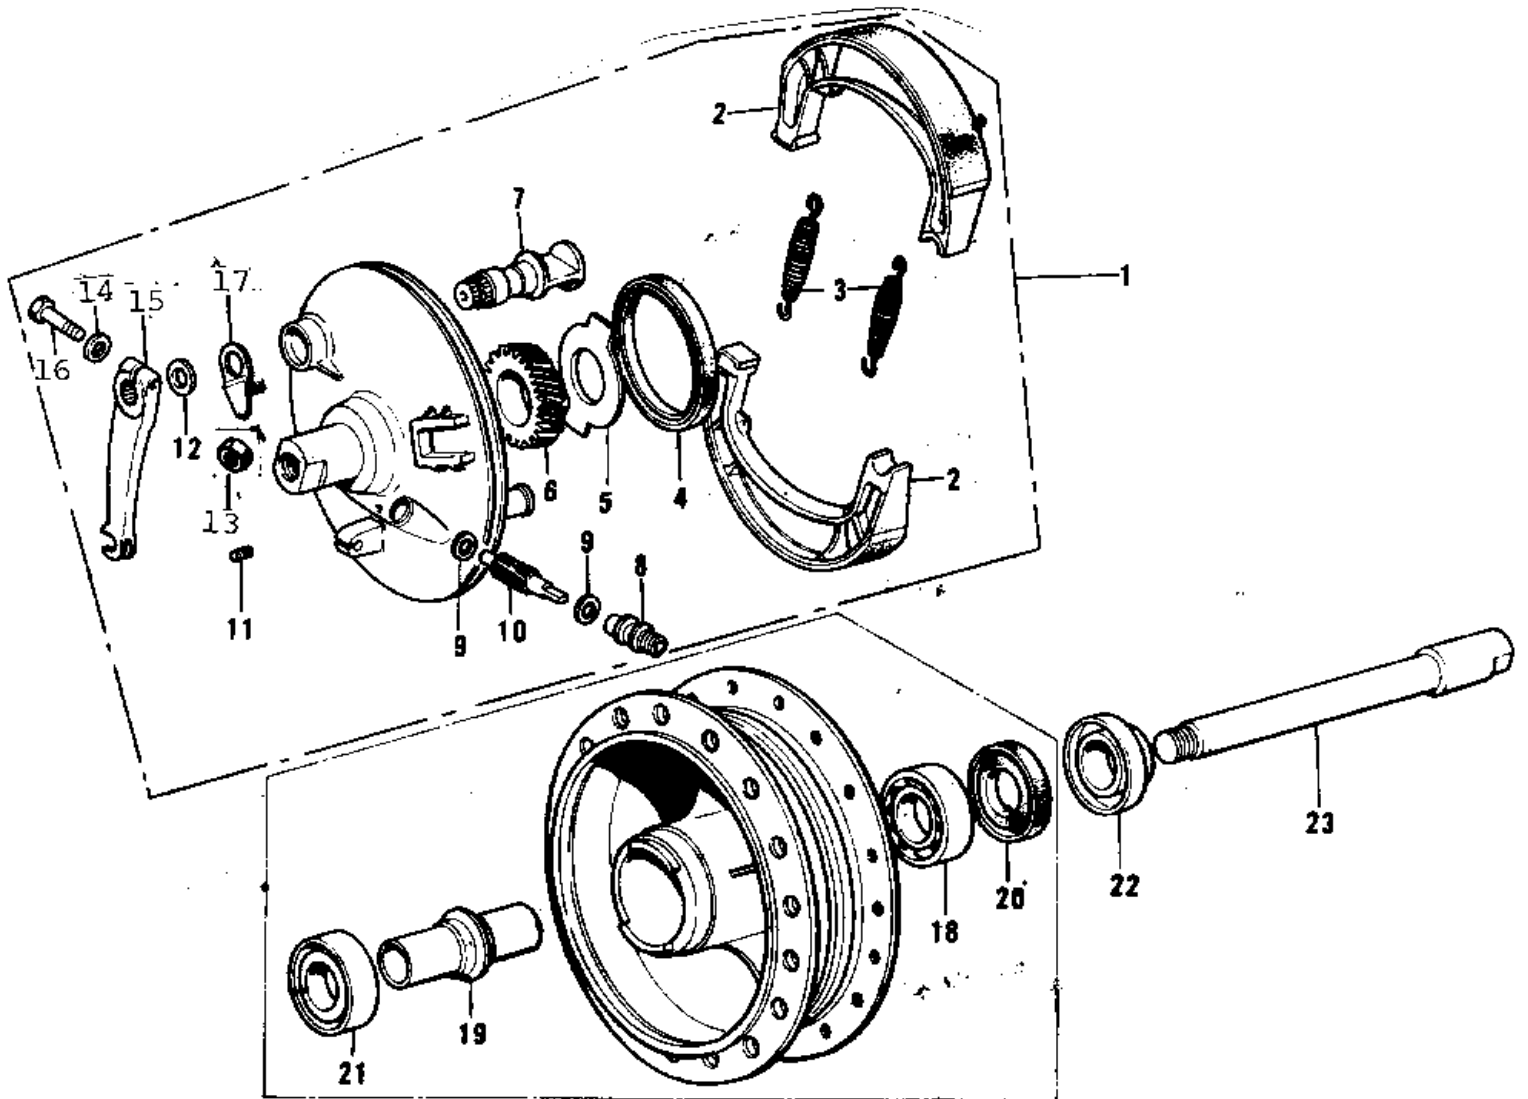

# 1975 F9-C PARTS DIAGRAM

FRONT HUB/BRAKE ('74-'75 F9-B/F9-C 350)

# 1975 F9-C PARTS LIST

FRONT HUB/BRAKE ('74-'75 F9-B/F9-C 350)

ITEM NAME	PART NUMBER	QUANTITY
PANEL-ASY,FR BRK BUF (Ref # 1~16)	41035-045-80	
SHOE,BRAKE (Ref # 2)	42019-011	
SHOE,BRAKE (Ref # 2)	42019-011	
SPRING-BRAKE SHOE (Ref # 3)	42020-004	
OIL SEAL F BRK PANEL (Ref # 4)	92050-010	
RECIEVER GEAR (Ref # 5)	41064-003	
GEAR-SPEEDOMETER (Ref # 6)	41059-011	
CAM SHAFT,REAR BRAKE (Ref # 7)	42026-021	
CAM SHAFT,FRONT BRAK (Ref # 7)	41050-015	
BUSH SPEEDMETER CABL (Ref # 8)	41062-001	
BUSH,SPEEDMETER CABL (Ref # 8)	41062-005	
WASHER THRST SPD PIN (Ref # 9)	41063-001	
PINION-SPEEDOMETER (Ref # 10)	41060-010	
SCREW-BUSHING NET (Ref # 11)	41070-004	
PIN,SPRING (Ref # 11)	41082-001	
DUST SHIELD BRAKE CA (Ref # 12)	41051-001	
NUT 6MM (Ref # 13)	311B0600	
WASHER PLAIN 6MM (Ref # 14)	410B0600	
LEVER,REAR BRAKE CAM (Ref # 15)	42029-037	
LEVER-BRAKE CAM (Ref # 15)	41053-017	
BOLT 6X35 (Ref # 16)	110R0635	
BOLT-UPSET,6X35 (Ref # 16)	112G0635	
BOLT-UPSET (Ref # 16)	112G0625	
INDICATOR,FR BRK PNL (Ref # 17)	41085-005	
DRUM-ASSY,FR BRK (Ref # 18~21)	41034-022	
DRUM-ASSY,FR BRK,BUF (Ref # 18~21)	41034-023-80	
BEARING BALL #6202Z (Ref # 18)	601B6202Z	
SPACER FR HUB BEARIN (Ref # 19)	41039-004	
SPACER-FRONT HUB BER (Ref # 19)	41039-020	

## 1975 F9-C PARTS LIST

FRONT HUB/BRAKE ('74-'75 F9-B/F9-C 350)

ITEM NAME	PART NUMBER	QUANTITY
BEARING BALL #6202 (Ref # 20)	601B6202	
OIL SEAL RR BRK DRUM (Ref # 21)	92050-008	
COLLAR FRONT HUB R.H (Ref # 22)	41069-004	
COLLAR-FRONT AXLE (Ref # 22)	41069-019	
AXLE-FRONT (Ref # 23)	41068-029	
AXLE-FRONT (Ref # 23)	41068-037	
TORQUE LINK-FRNT BRK (Ref # 24)	43007-022	
WASHER-LOCK (Ref # 25)	92088-012	
BOLT-HEA HEAD,8X20 (Ref # 26)	92001-086	