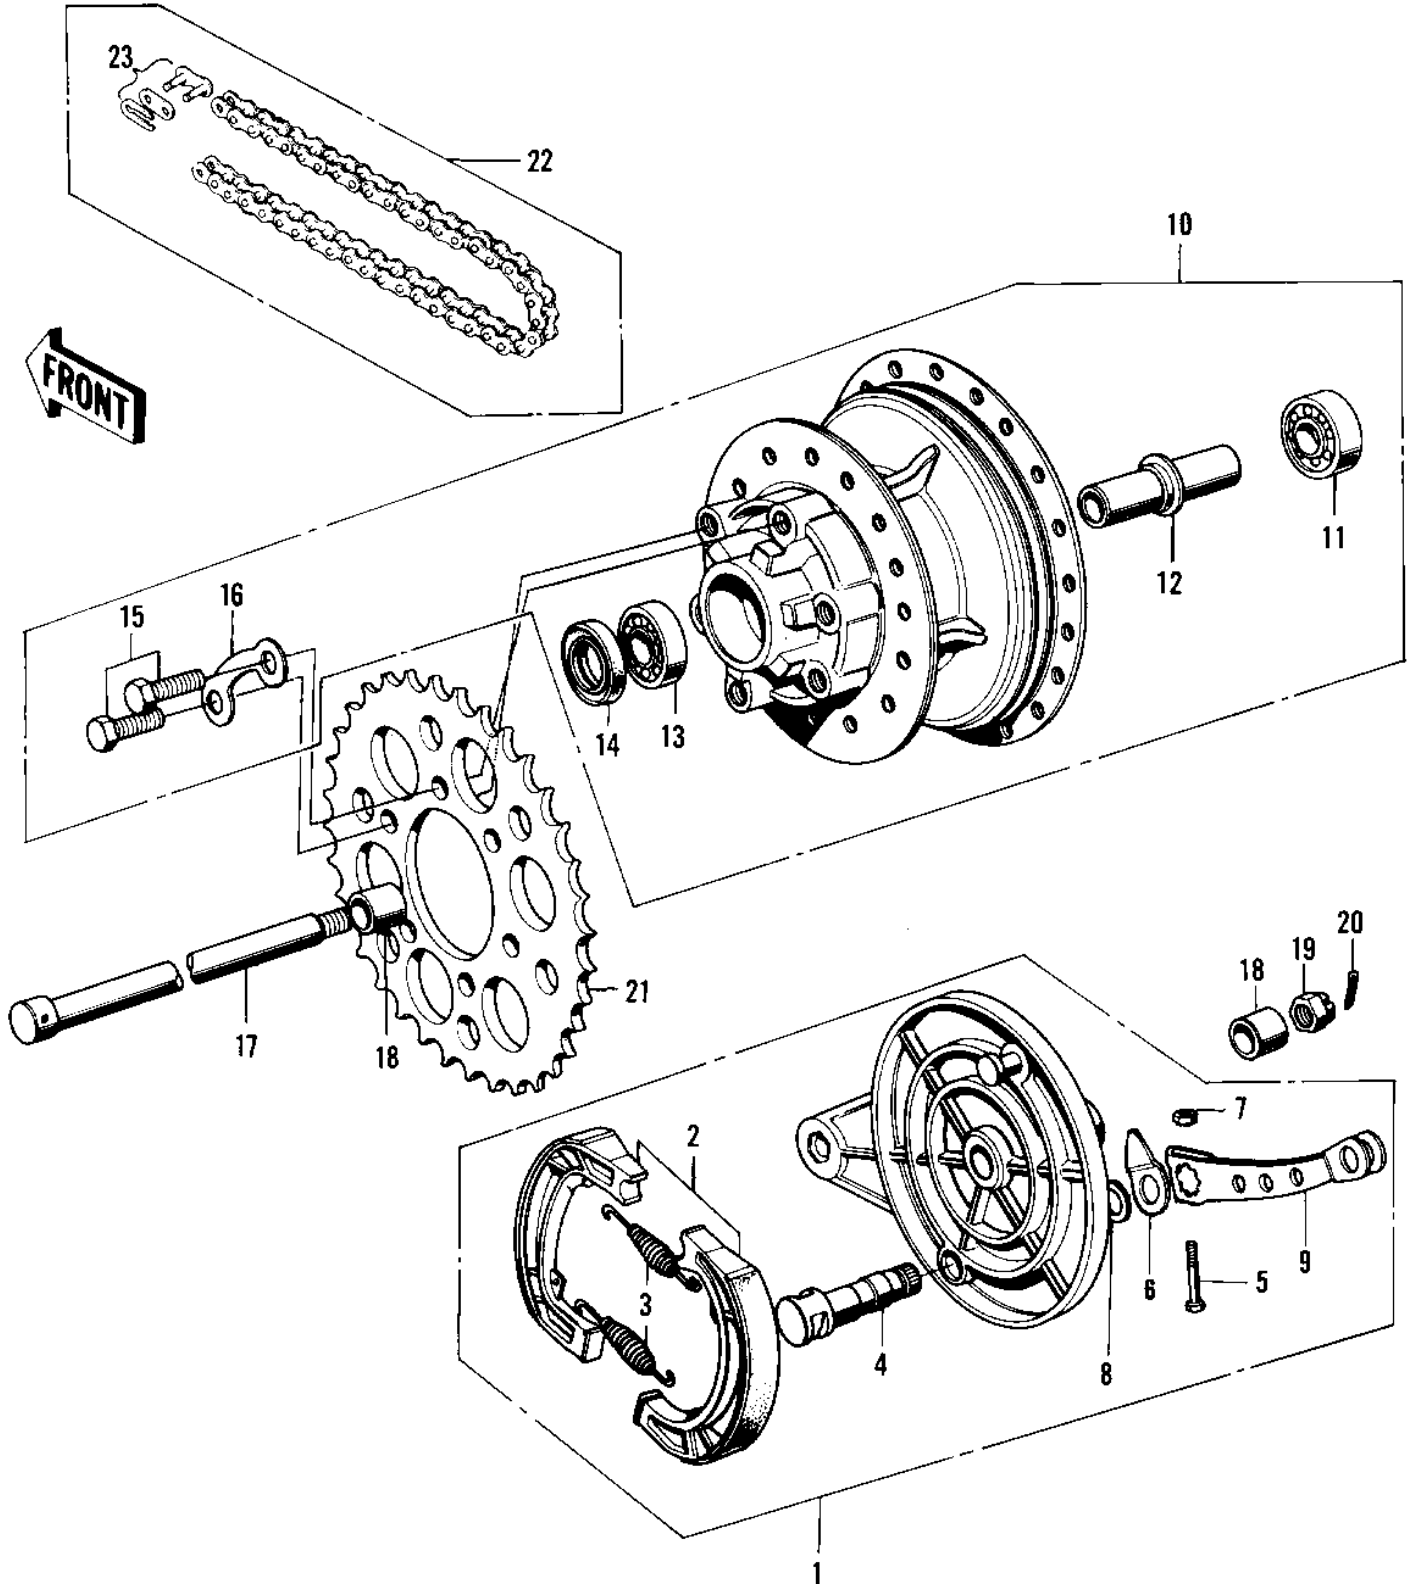

1972 F9 PARTS DIAGRAM

REAR HUB/BRAKE/CHAIN ('74-'75 F9-B/F9-C)

Re

1972 F9 PARTS LIST

REAR HUB/BRAKE/CHAIN ('74-'75 F9-B/F9-C)

ITEM NAME	PART NUMBER	QUANTITY
-----------	-------------	----------