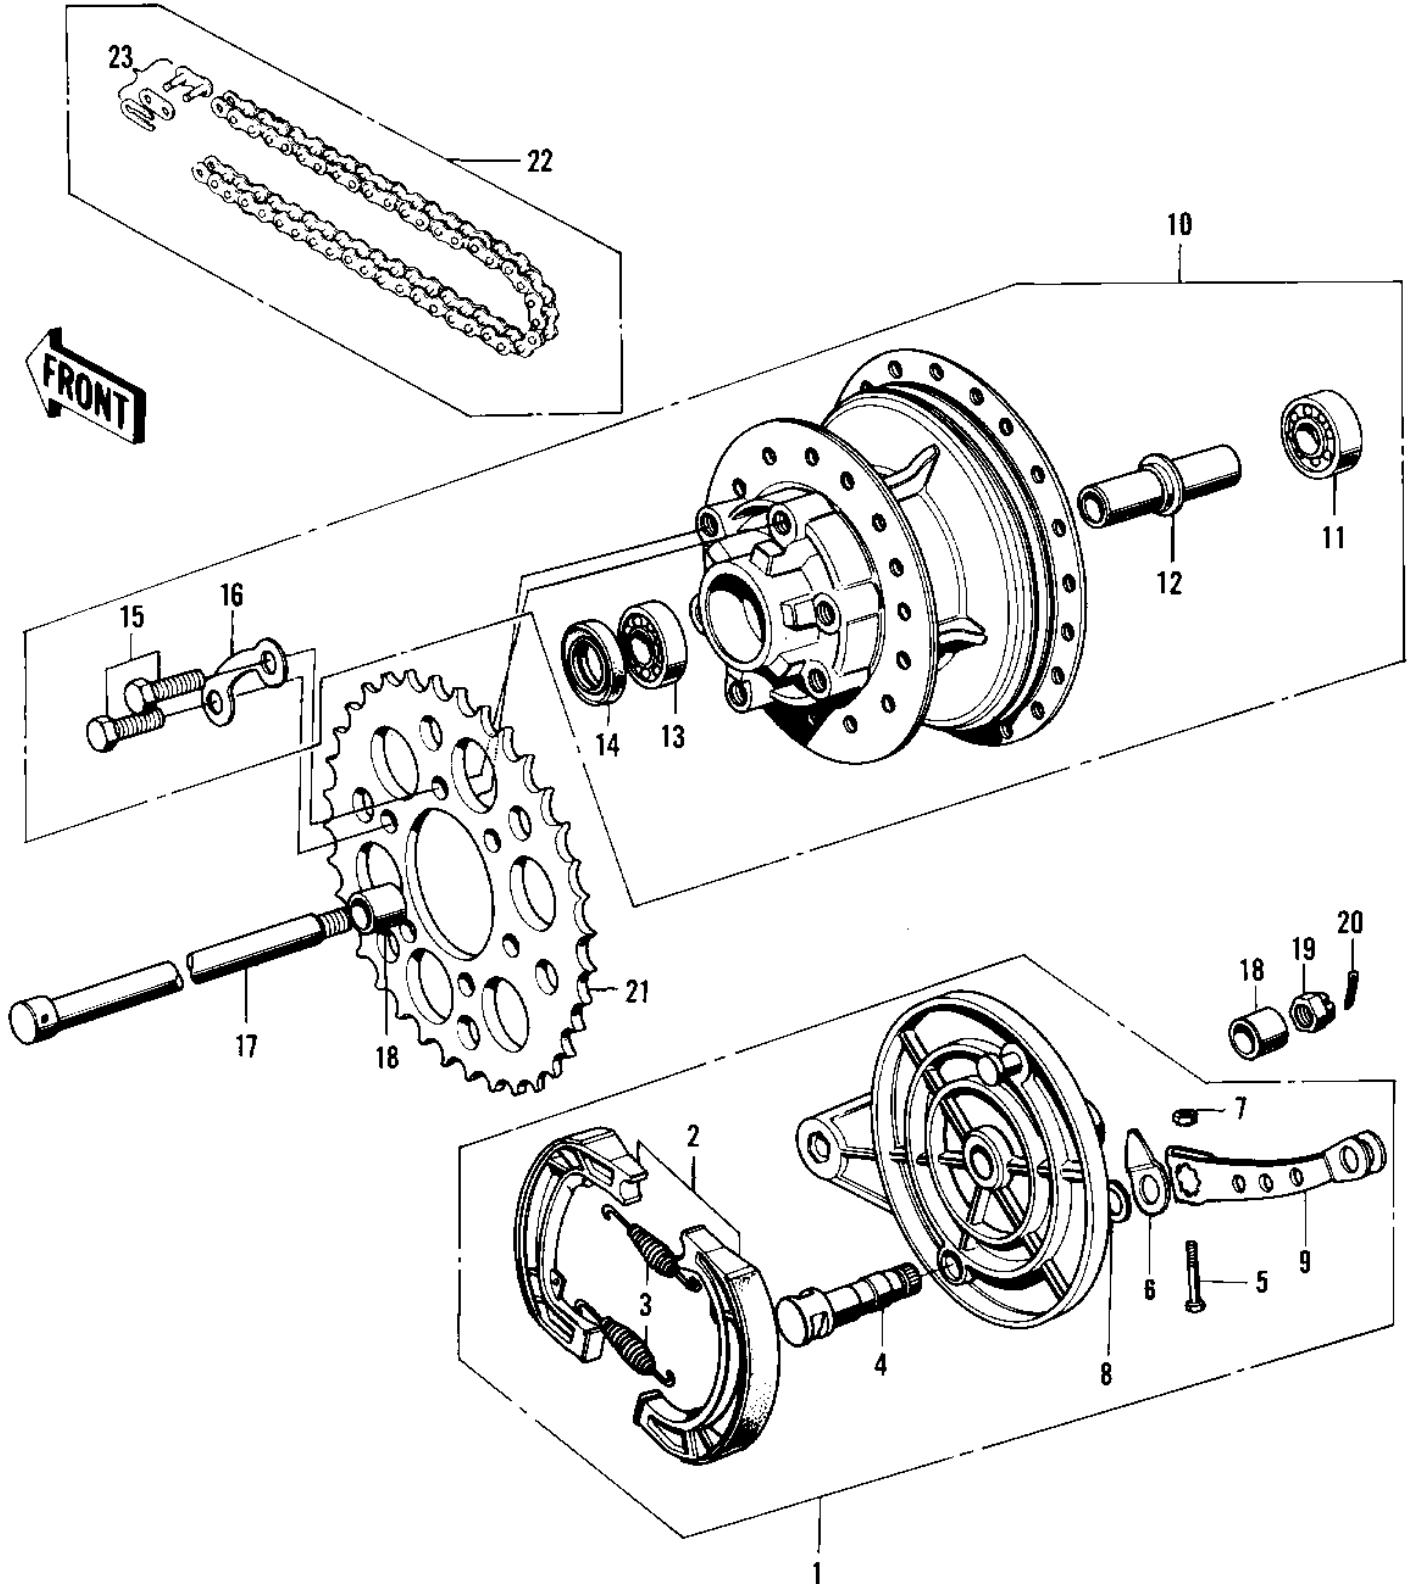

1972 F9 PARTS DIAGRAM

REAR HUB/BRAKE/CHAIN ('74-'75 F9-B/F9-C)

Re

1972 F9 PARTS LIST

REAR HUB/BRAKE/CHAIN ('74-'75 F9-B/F9-C)

ITEM NAME	PART NUMBER	QUANTITY
PANEL-ASY,RR BRK,BUF (Ref # 1)	42006-042-80	1
.SHOE,BRAKE (Ref # 2)	42019-011	2
SHOE,BRAKE (Ref # 2)	42019-011	2
.SPRING-BRAKE SHOE (Ref # 3)	42020-004	2
.CAM SHAFT,RR BRK PNL (Ref # 4)	42026-016	1
.BOLT-UPSET,6X40 (Ref # 5)	112G0640	1
INDICATOR,RR BRK PNL (Ref # 6)	41085-006	1
.NUT,6MM (Ref # 7)	41072-007	1
.DUST SHIELD BRAKE CA (Ref # 8)	41051-001	1
.LEVER,REAR BRAKE CAM (Ref # 9)	42029-037	1
LEVER,REAR BRAKE CAM (Ref # 9)	42029-037	1
DRUM ASSY,RR BRK,BUF (Ref # 10)	42005-039-80	1
.BEARING BALL #6303Z (Ref # 11)	601B6303Z	1
.SPACER-RR HUB BEARIN (Ref # 12)	42010-015	1
.BEARING BALL #6303 (Ref # 13)	601B6303	1
.OIL SEAL FRONT AXLE (Ref # 14)	654A254708	1
.BOLT-HEX HEAD,10X25 (Ref # 15)	92001-087	6
.WASHER LOCK (Ref # 16)	92088-007	3
AXLE-REAR (Ref # 17)	42031-036	1
COLLAR-REAR AXLE (Ref # 18)	42032-031	2
NUT CASTLE 16M/M (Ref # 19)	42045-014	1
PIN-COTTER,4.0X35 (Ref # 20)	550D4035	1
REAR SPROCKET,41T (Ref # 21)	42041-111	1
REAR SPROCKET,43T (Ref # 21)	42041-112	(1
REAR SPROCKET,45T (Ref # 21)	42041-113	(1
REAR SPROCKET,47T (Ref # 21)	42041-114	(1
DR CHAIN 525X92H (Ref # 22)	695X5292	1
CHAIN JOINT 525 (Ref # 23)	92058-006	1