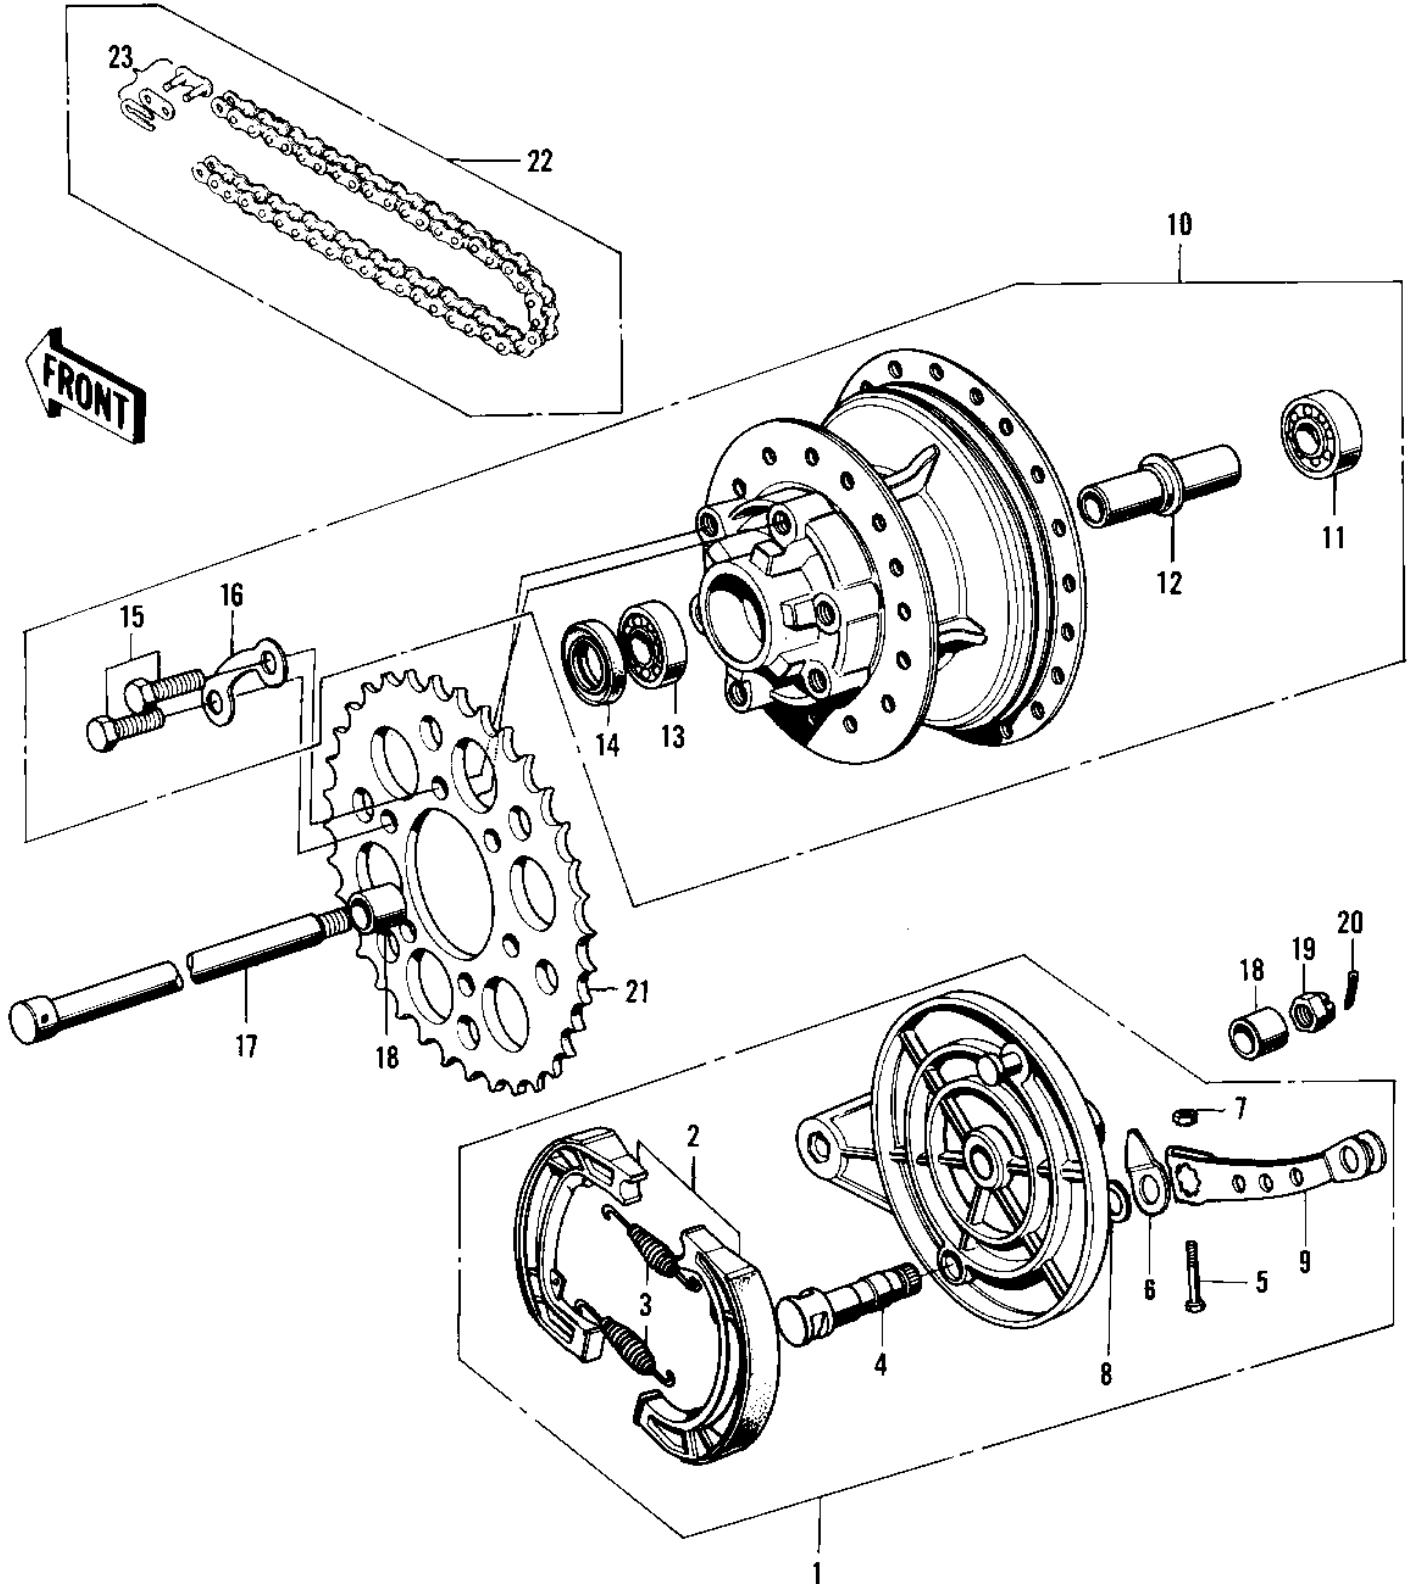

# 1975 F9-C PARTS DIAGRAM

REAR HUB/BRAKE/CHAIN ('74-'75 F9-B/F9-C)

Re

1007-1

# 1975 F9-C PARTS LIST

REAR HUB/BRAKE/CHAIN ('74-'75 F9-B/F9-C)

ITEM NAME	PART NUMBER	QUANTITY
PANEL-ASY,RR BRK,BUF (Ref # 1)	42006-042-80	
.SHOE,BRAKE (Ref # 2)	42019-011	
SHOE,BRAKE (Ref # 2)	42019-011	
.SPRING-BRAKE SHOE (Ref # 3)	42020-004	
.CAM SHAFT,RR BRK PNL (Ref # 4)	42026-016	
.BOLT-UPSET,6X40 (Ref # 5)	112G0640	
INDICATOR,RR BRK PNL (Ref # 6)	41085-006	
.NUT,6MM (Ref # 7)	41072-007	
.DUST SHIELD BRAKE CA (Ref # 8)	41051-001	
.LEVER,REAR BRAKE CAM (Ref # 9)	42029-037	
LEVER,REAR BRAKE CAM (Ref # 9)	42029-037	
DRUM ASSY,RR BRK,BUF (Ref # 10)	42005-039-80	
.BEARING BALL #6303Z (Ref # 11)	601B6303Z	
.SPACER-RR HUB BEARIN (Ref # 12)	42010-015	
.BEARING BALL #6303 (Ref # 13)	601B6303	
.OIL SEAL FRONT AXLE (Ref # 14)	654A254708	
.BOLT-HEX HEAD,10X25 (Ref # 15)	92001-087	
.WASHER LOCK (Ref # 16)	92088-007	
AXLE-REAR (Ref # 17)	42031-036	
COLLAR-REAR AXLE (Ref # 18)	42032-031	
NUT CASTLE 16M/M (Ref # 19)	42045-014	
PIN-COTTER,4.0X35 (Ref # 20)	550D4035	
REAR SPROCKET,41T (Ref # 21)	42041-111	
REAR SPROCKET,43T (Ref # 21)	42041-112	
REAR SPROCKET,45T (Ref # 21)	42041-113	
REAR SPROCKET,47T (Ref # 21)	42041-114	
DR CHAIN 525X92H (Ref # 22)	695X5292	
CHAIN JOINT 525 (Ref # 23)	92058-006	