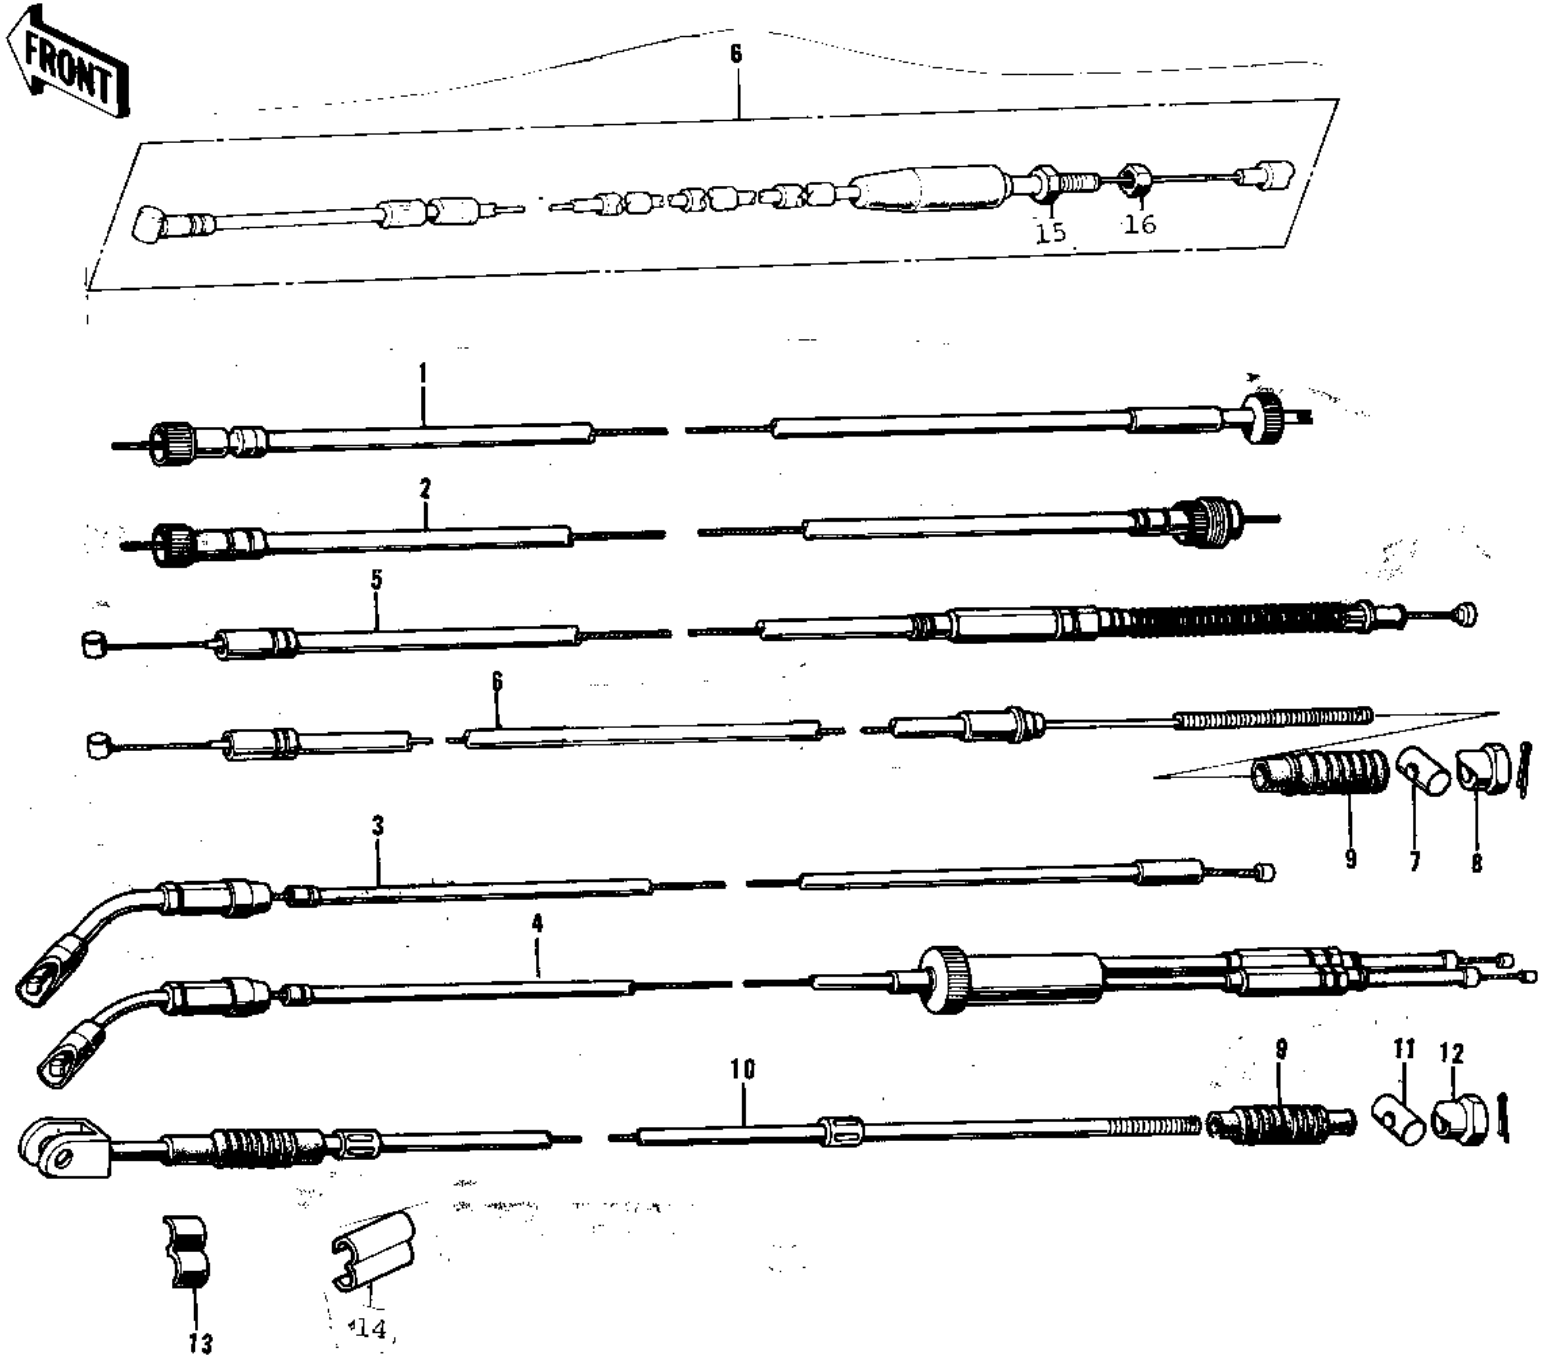

1972 F9 PARTS DIAGRAM

CABLES ('74-'75 F9-B/F9-C 350)

1972 F9 PARTS LIST

CABLES ('74-'75 F9-B/F9-C 350)

ITEM NAME	PART NUMBER	QUANTITY
CABLE,SPEEDOMETER (Ref # 1)	54001-050	1
CABLE-TACHOMETER (Ref # 2)	54018-013	1
CABLE,STARTER (Ref # 3)	54017-061	1
CABLE,COMBINATION (Ref # 4)	54012-098	1
CABLE-CLUTCH (Ref # 5)	54011-045	1
CABLE,FRONT BRAKE (Ref # 6~9)	54005-081	1
JOINT-BRAKE ROD (Ref # 7)	92043-082	1
NUT-BRAKE ROD ADJUST (Ref # 8)	92015-052	1
DUST COVER-BRKE CABL (Ref # 9)	54009-008	2
CABLE-REAR BRAKE (Ref # 9~12)	54022-016	1
PIN BRAKE ROD (Ref # 11)	92043-053	1
NUT-BRAKE CABLE ADJS (Ref # 12)	92015-041	1
CLAMP-CABLE (Ref # 13)	92037-069	1
CLAMP-CABLE (Ref # 14)	92037-069	1
ADJUSTER,BRAKE CABLE (Ref # 15)	54016-002	1
NUT,BRAKE CABLE LOCK (Ref # 16)	54015-002	1