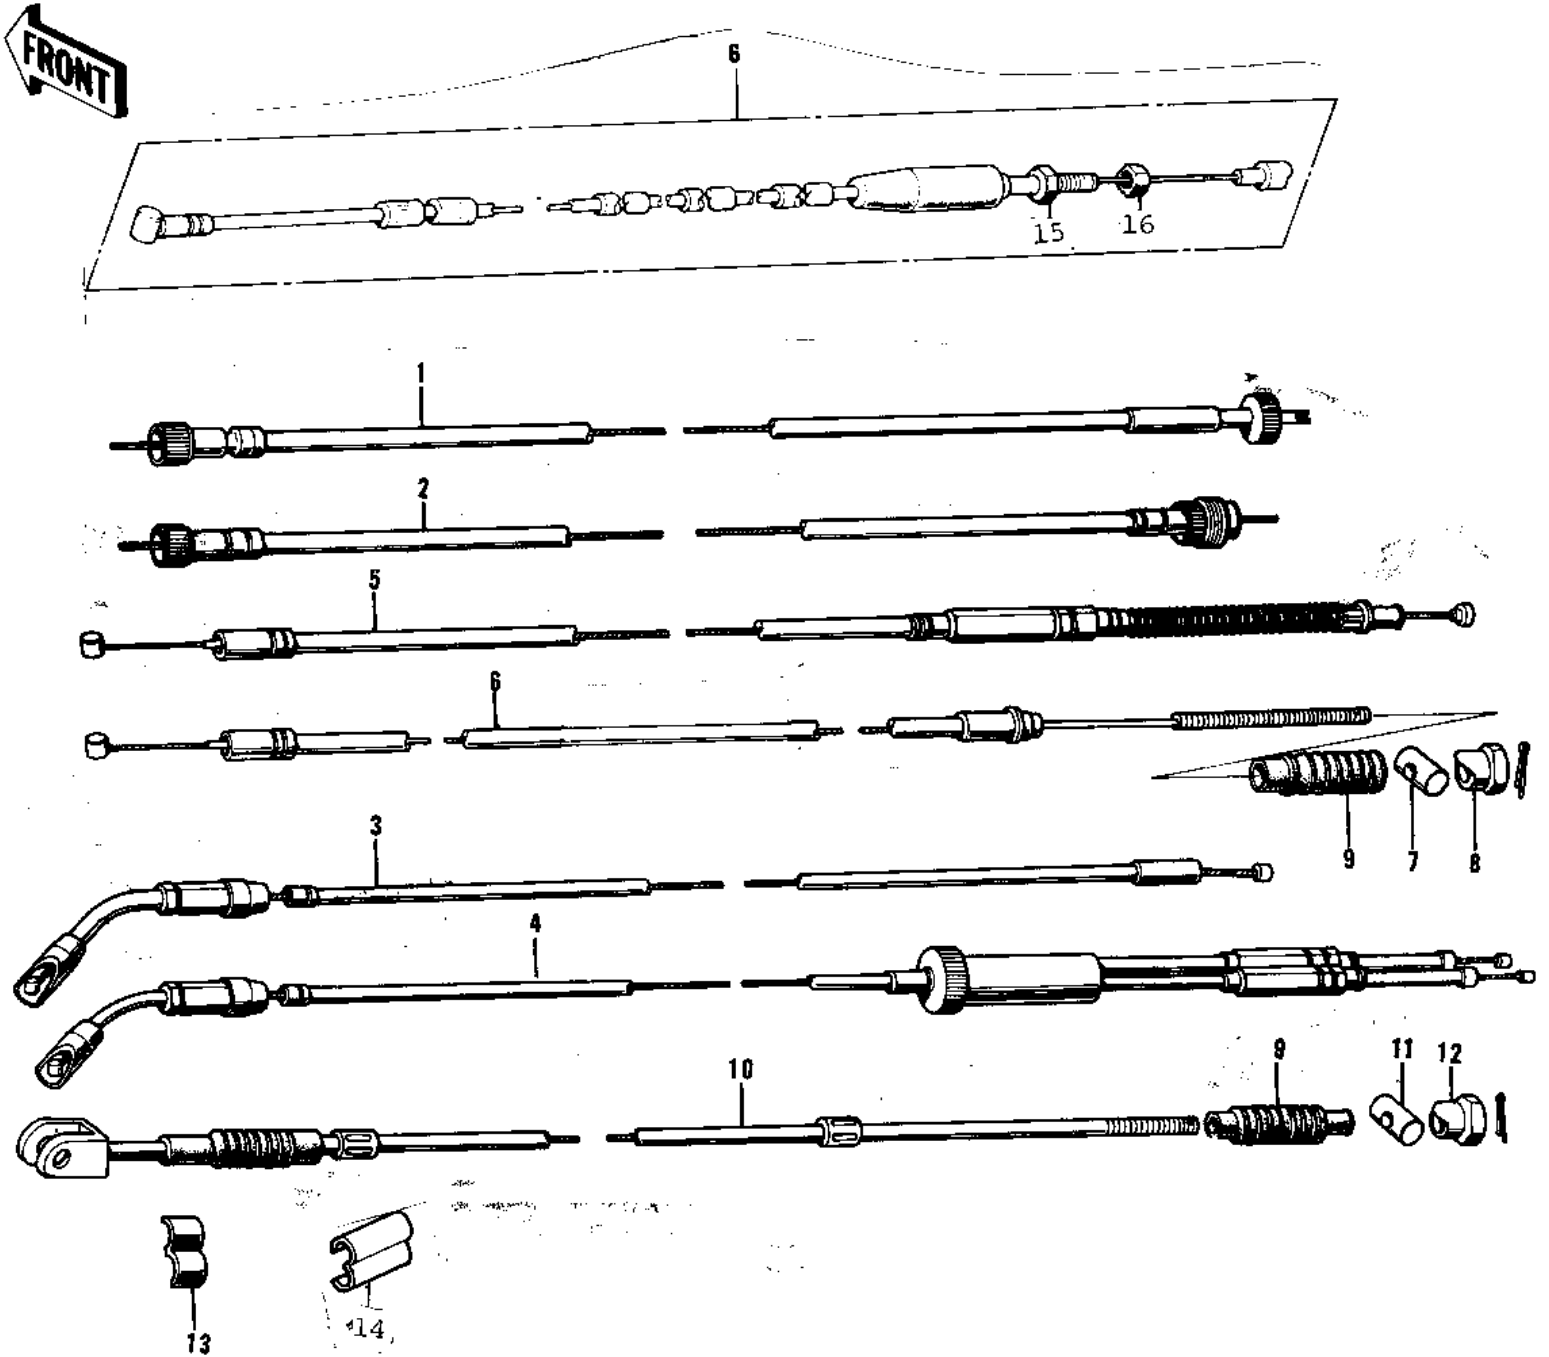

# 1975 F9-C PARTS DIAGRAM

CABLES ('74-'75 F9-B/F9-C 350)

## 1975 F9-C PARTS LIST

CABLES ('74-'75 F9-B/F9-C 350)

ITEM NAME	PART NUMBER	QUANTITY
CABLE,SPEEDOMETER (Ref # 1)	54001-050	
CABLE-TACHOMETER (Ref # 2)	54018-013	
CABLE,STARTER (Ref # 3)	54017-061	
CABLE,COMBINATION (Ref # 4)	54012-098	
CABLE-CLUTCH (Ref # 5)	54011-045	
CABLE,FRONT BRAKE (Ref # 6~9)	54005-081	
JOINT-BRAKE ROD (Ref # 7)	92043-082	
NUT-BRAKE ROD ADJUST (Ref # 8)	92015-052	
DUST COVER-BRKE CABL (Ref # 9)	54009-008	
CABLE-REAR BRAKE (Ref # 9~12)	54022-016	
PIN BRAKE ROD (Ref # 11)	92043-053	
NUT-BRAKE CABLE ADJS (Ref # 12)	92015-041	
CLAMP-CABLE (Ref # 13)	92037-069	
CLAMP-CABLE (Ref # 14)	92037-069	
ADJUSTER,BRAKE CABLE (Ref # 15)	54016-002	
NUT,BRAKE CABLE LOCK (Ref # 16)	54015-002	